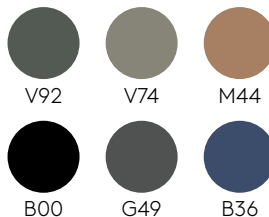

Chair with 4 leg frame
(non stackable)

Counter chair with
4 leg frame

High chair with
4 leg frame

Medium stool
with 4 leg frame

High stool
with 4 leg frame

FINISHES

Polypropylene seat shells (UV resistant)

Ecoplas® seat shells (UV resistant) (100% recycled polypropylene)

Stainless steel frames

M1 colours

M2 colours