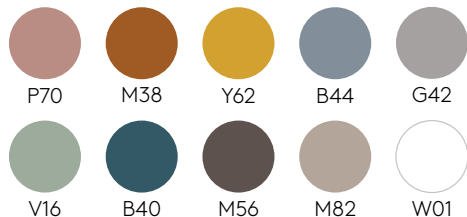

Chair with 4 leg frame
(non stackable)

Counter chair with
4 leg frame

High chair with
4 leg frame

Medium stool
with 4 leg frame

High stool
with 4 leg frame

FINISHES

Polypropylene seat shells (UV resistant)

Ecoplas® seat shells (UV resistant) (100% recycled polypropylene)

Stainless steel frames

M1 colours

M2 colours