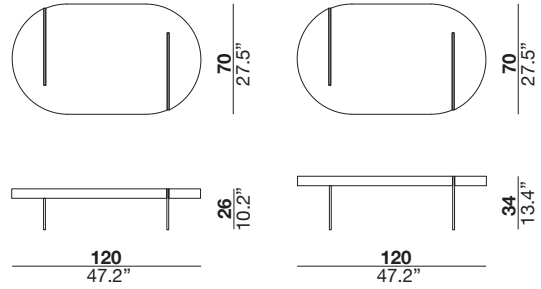

Byron

Manufacturer: Cierre1972 Italy

TO_oval table

kg 40_volume 0,13m³

$4,549

Tusch Seating International Inc.
251 Bartley Dr. Unit #4
Toronto, ON M4A 2N7 Canada
www.tuschseating.com

T 416.368.6100
F 416.368.4477
T 888.368.6101
info@tuschseating.com