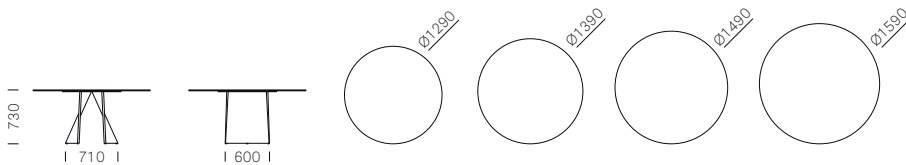

TECHNICAL DETAILS

Item ANMD