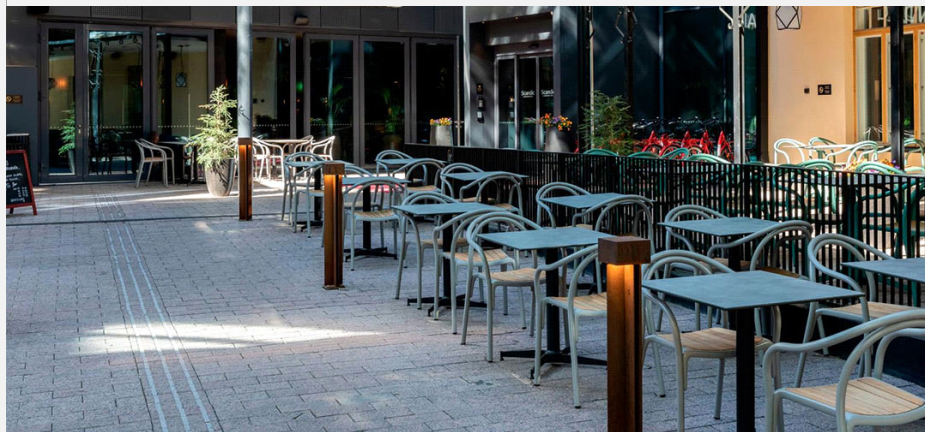

Soul

Manufacturer: Pedrali, Italy

Product Code	Description	Powder Coated	Anodized Aluminum
--------------	-------------	---------------	-------------------

Soul Outdoor is an innovative and original armchair, able to express an idea of uncontaminated and pure creativity, defined by its soul. The aluminum tubular frame Ø 30 mm clasps an ergonomic seat in shaped teak slats, almost like an embrace.

3746

Soul Armchair with aluminum tubular frame Ø30 mm and seat in shaped teak slats.

\$1,275 \$1,534

Tusch Seating International Inc. T 416.368.6100
 251 Bartley Dr. Unit #4 F 416.368.4477
 Toronto, ON M4A 2N7 Canada T 888.368.6101
 www.tuschseating.com info@tuschseating.com