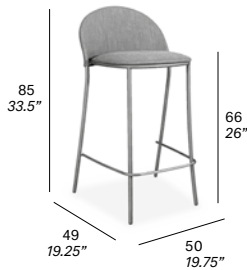

REF	ARTICLE	OPTIONS	TOTAL (CAD\$)
-----	---------	---------	---------------

C099 N Upholstered bar stool

Max. 4

FRAME

fine textured

- 108 FT oxide, 110 FT bronze, 111 FT graphite, 113 FT sage, 120 FT off white, 122 FT pearl grey, 124 FT linen, 128 FT canyon red

upholstered backrest

- Batyline Eden, Batyline Eden Life, Sunbrella Sling, Premium Sunbrella Sling

upholstered seat

- G01 2,070
- G02, Batyline Eden, Batyline Eden Life, Sunbrella Sling, Premium Sunbrella Sling 2,106
- G03 2,169
- COM (1,40 / 1,50 > 0,55 m) 2,070

protective cover

+ 726

5,5 kg — 15 kg / 0,42 m³ —

C099 N C Upholstered counter stool

Max. 4

FRAME

fine textured

- 108 FT oxide, 110 FT bronze, 111 FT graphite, 113 FT sage, 120 FT off white, 122 FT pearl grey, 124 FT linen, 128 FT canyon red