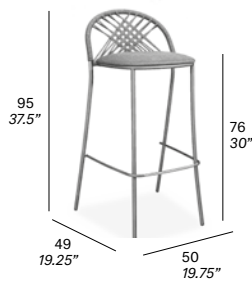

Petale Stools

Manufacturer: Expormim, Spain

REF	ARTICLE	OPTIONS	TOTAL (CAD$)

C099 TA Hand-woven bar stool with diamond pattern

Max. 4

FRAME

fine textured

- 108 FT oxide, 110 FT bronze, 111 FT graphite, 113 FT sage, 120 FT off white, 122 FT pearl grey, 124 FT linen, 128 FT canyon red

rope l - 7 mm/0.27"

- 409 taupe, 415 SPK dark orange, 420 SPK sand, 423 SPK oxide, 425 SPK ivy, 427 forest green, 430 SPK white, 431 SPK graphite, 434 SPK bronze, 440 amber, 441 auburn, 442 SPK navy blue

upholstered seat~

- G01 2,178
- G02, Batyline Eden, Batyline Eden Life, Sunbrella Sling 2,214
- G03 2,277
- COM (1,40 / 1,50 > 0,55 m) 2,178

protective cover

+ 726

5 kg — 14,5 kg / 0,42 m³ —