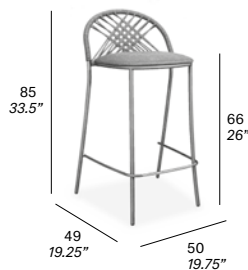

upholstered seat~

- G01 2,178
- G02, Batyline Eden, Batyline Eden Life, Sunbrella Sling 2,214
- G03 2,277
- COM (1,40 / 1,50 > 0,55 m) 2,178

protective cover

+ 726

5 kg — 14,5 kg / 0,42 m³ —

C099 TA C Hand-woven counter stool with diamond pattern