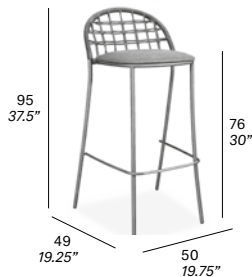

upholstered seat~

- G01 2,178
- G02, Batyline Eden, Batyline Eden Life, Sunbrella Sling 2,214
- G03 2,277
- COM (1,40 / 1,50 > 0,55 m) 2,178

protective cover

+ 726

5 kg — 14,5 kg / 0,42 m³ —

C099 TA C Hand-woven counter stool with diamond pattern

upholstered seat

- G01 2,178
- G02, Batyline Eden, Batyline Eden Life, Sunbrella Sling 2,214
- G03 2,277
- COM (1,40 / 1,50 > 0,55 m) 2,178

protective cover

+ 726

5 kg — 14,5 kg / 0,42 m³ —

Petale Stools

Manufacturer: Expormim, Spain

REF	ARTICLE	OPTIONS	TOTAL (CAD\$)
-----	---------	---------	---------------

C099 TB Hand-woven bar stool with grid pattern

FRAME

fine textured

- 108 FT oxide, 110 FT bronze, 111 FT graphite, 113 FT sage, 120 FT off white, 122 FT pearl grey, 124 FT linen, 128 FT canyon red