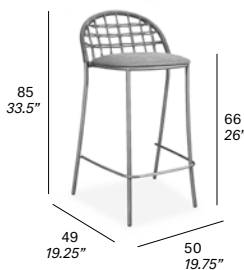

C099 TB C Hand-woven counter stool with grid pattern

FRAME

fine textured

- 108 FT oxide, 110 FT bronze, 111 FT graphite, 113 FT sage, 120 FT off white, 122 FT pearl grey, 124 FT linen, 128 FT canyon red

rope - 7 mm/0.27"

- 409 taupe, 415 SPK dark orange, 420 SPK sand, 423 SPK oxide, 425 SPK ivy, 427 forest green, 430 SPK white, 431 SPK graphite, 434 SPK bronze, 440 amber, 441 auburn, 442 SPK navy blue

upholstered seat

- G01 2,178
- G02, Batyline Eden, Batyline Eden Life, Sunbrella Sling 2,214
- G03 2,277
- COM (1,40 / 1,50 > 0,55 m) 2,178

protective cover

+ 726

5 kg - 14,5 kg / 0,42 m³ -