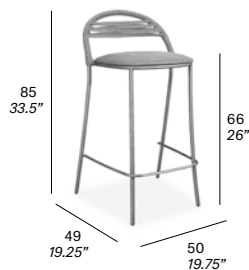

upholstered seat

- G01 2,178
- G02, Batyline Eden, Batyline Eden Life, Sunbrella Sling 2,214
- G03 2,277
- COM (1,40 / 1,50 > 0,55 m) 2,178

protective cover

+ 726

5 kg — 14,5 kg / 0,42 m³ —

C099 TC C Hand-woven counter stool with stripe pattern