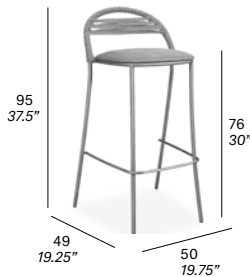

protective cover

+ 726

5 kg - 14,5 kg / 0,42 m³ -

Petale Stools

Manufacturer: Expormim, Spain

REF	ARTICLE	OPTIONS	TOTAL (CAD\$)
-----	---------	---------	---------------

C099 TC Hand-woven bar stool with stripe pattern