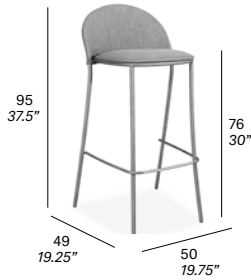

Petale Stools

Manufacturer: Expormim, Spain

REF	ARTICLE	OPTIONS	TOTAL (CAD$)

C099 N Upholstered bar stool

Max. 4

FRAME

fine textured

- 108 FT oxide, 110 FT bronze, 111 FT graphite, 113 FT sage, 120 FT off white, 122 FT pearl grey, 124 FT linen, 128 FT canyon red

upholstered backrest

- Batyline Eden, Batyline Eden Life, Sunbrella Sling, Premium Sunbrella Sling

upholstered seat

- G01 2,070
- G02, Batyline Eden, Batyline Eden Life, Sunbrella Sling, Premium Sunbrella Sling 2,106
- G03 2,169
- COM (1,40 / 1,50 > 0,55 m) 2,070

protective cover

+ 726

5,5 kg — 15 kg / 0,42 m³ —