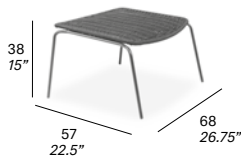

Leg options:

stainless steel tube

Lapala Lounge

Manufacturer: Expormim, Spain

REF ARTICLE OPTIONS TOTAL (CAD\$)

C591 T Hand-woven low armchair

Max. 4

FRAME	FINE TEXTURED	GLOSS
fine textured	4,035	
<ul style="list-style-type: none"> 108 FT oxide, 110 FT bronze, 111 FT graphite, 113 FT sage, 120 FT off white, 122 FT pearl grey, 124 FT linen, 128 FT canyon red 		
gloss		4,299
<ul style="list-style-type: none"> 130 GL imperial blue, 131 GL reed green 		
rope - 7 mm/0.27"		
<ul style="list-style-type: none"> 409 taupe, 415 SPK dark orange, 420 SPK sand, 423 SPK oxide, 425 SPK ivy, 427 forest green, 430 SPK white, 431 SPK graphite, 434 SPK bronze, 440 amber, 441 auburn, 442 SPK navy blue 		
protective cover		+ 825

11 kg — 26 kg / 0,50 m³ —

C590 T Hand-woven footstool

Max. 4

FRAME	FINE TEXTURED	GLOSS
fine textured	3,171	
<ul style="list-style-type: none"> 108 FT oxide, 110 FT bronze, 111 FT graphite, 113 FT sage, 120 FT off white, 122 FT pearl grey, 124 FT linen, 128 FT canyon red 		
gloss		3,402
<ul style="list-style-type: none"> 130 GL imperial blue, 131 GL reed green 		
rope - 7 mm/0.27"		
<ul style="list-style-type: none"> 409 taupe, 415 SPK dark orange, 420 SPK sand, 423 SPK oxide, 425 SPK ivy, 427 forest green, 430 SPK white, 431 SPK graphite, 434 SPK bronze, 440 amber, 441 auburn, 442 SPK navy blue 		
protective cover		+ 678