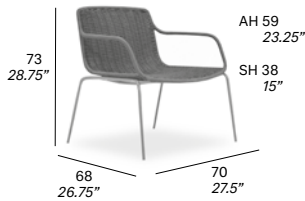

- 1 Structure made of stainless steel tube AISI 304 finished with polyester powder.
- 2 Leg options:
 - Stainless steel tube AISI 304 finished with polyester powder.
 - Oiled sapele wood classic 4-legged. FSC® certified.
 - Oiled sapele wood pyramid-shaped base. FSC® certified.
- 3 Hand-woven seat and backrest with high resistance rope 7 mm/0.27" thick.
- 4 Injected PA spacers.

Leg options:

stainless steel tube

Lapala Lounge

Manufacturer: Expormim, Spain

REF ARTICLE OPTIONS TOTAL (CAD\$)

C591 T Hand-woven low armchair

Max. 4

FRAME	FINE TEXTURED	GLOSS
fine textured	4,035	
<ul style="list-style-type: none"> 108 FT oxide, 110 FT bronze, 111 FT graphite, 113 FT sage, 120 FT off white, 122 FT pearl grey, 124 FT linen, 128 FT canyon red 		
gloss		4,299
<ul style="list-style-type: none"> 130 GL imperial blue, 131 GL reed green 		
rope - 7 mm/0.27"		
<ul style="list-style-type: none"> 409 taupe, 415 SPK dark orange, 420 SPK sand, 423 SPK oxide, 425 SPK ivy, 427 forest green, 430 SPK white, 431 SPK graphite, 434 SPK bronze, 440 amber, 441 auburn, 442 SPK navy blue 		
protective cover		+ 825

11 kg — 26 kg / 0,50 m³ —

C590 T Hand-woven footstool

Max. 4

FRAME	FINE TEXTURED	GLOSS
fine textured	3,171	
<ul style="list-style-type: none"> 108 FT oxide, 110 FT bronze, 111 FT graphite, 113 FT sage, 120 FT off white, 122 FT pearl grey, 124 FT linen, 128 FT canyon red 		
gloss		3,402
<ul style="list-style-type: none"> 130 GL imperial blue, 131 GL reed green 		
rope - 7 mm/0.27"		
<ul style="list-style-type: none"> 409 taupe, 415 SPK dark orange, 420 SPK sand, 423 SPK oxide, 425 SPK ivy, 427 forest green, 430 SPK white, 431 SPK graphite, 434 SPK bronze, 440 amber, 441 auburn, 442 SPK navy blue 		
protective cover		+ 678