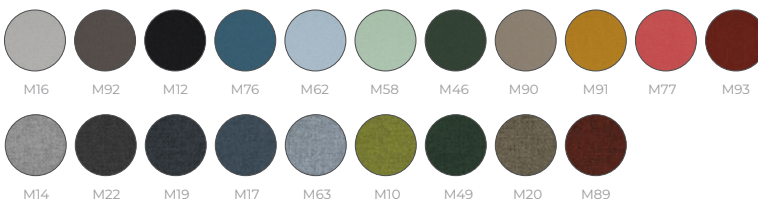

Fabric U

Fabric AE

Fabric AO

Fabric V

Fabric AI

Fabric D

Fabric A

Fabric M

Noom 50 Bench

Manufacturer: Actiu, Spain

NOOM SERIE 50 - POLYPROPYLENE SHELL - BEAM SEATING					2 seats + Table	3 Seats	3 seats + Table	4 Seats	
<p> Coding required to configure reference. They do not mean an increase in cost</p> <p> Combination not available.</p>									
					NM75	NM73	NM76	NM74	
Shell		PP White	00						
		PP Black	10						
		PP Grey	21						
		PP Mustard	24						
		PP Green	18						
		PP Blue	19						
		PP Coral Red	17						
Structure		Lower Beam: White Aluminium Legs: White Aluminium	0						
		Lower Beam: Silver Aluminium Legs: Silver Aluminium	2	\$2,129	\$2,176	\$2,709	\$2,755		
		Lower Beam: Black Aluminium Legs: Black Aluminium	8						
COMPACT LAMINATE TABLE		Compact laminate white	30						
		Compact laminate black	38						
PAD - SEAT	PUR		Black	E10					
			Grey	E01					
	GROUP 0		Fabric T	T--		+\$378	+\$567	+\$567	+\$756
			Fabric U	U--					
	GROUP 1		Fabric AE	AE--					
			Fabric AO	AO--		+\$412	+\$617	+\$617	+\$823
			Fabric AI	AI--					
			Fabric D	D--					
	GROUP 2		Fabric V	V--		+\$437	+\$655	+\$655	+\$874
			Fabric M	M--					
			Fabric A	A--		+\$529	+\$794	+\$794	+\$1,058