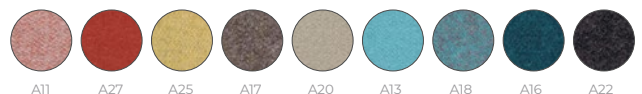

Fabric U

Fabric AE

Fabric AO

Fabric V

Fabric AI

Fabric D

Fabric A

Fabric M

Noom 50 Bench

Manufacturer: Actiu, Spain

NOOM SERIE 50 - POLYPROPYLENE SHELL - BEAM SEATING					2 seats + Table	3 Seats	3 seats + Table	4 Seats	
<p> Coding required to configure reference. They do not mean an increase in cost</p> <p> Combination not available.</p>									
					NM75	NM73	NM76	NM74	
Shell		PP White	00						
		PP Black	10						
		PP Grey	21						
		PP Mustard	24						
		PP Green	18						
		PP Blue	19						
		PP Coral Red	17						
Structure		Lower Beam: White Aluminium Legs: White Aluminium	0						
		Lower Beam: Silver Aluminium Legs: Silver Aluminium	2	\$2,129	\$2,176	\$2,709	\$2,755		
		Lower Beam: Black Aluminium Legs: Black Aluminium	8						
COMPACT LAMINATE TABLE		Compact laminate white	30						
		Compact laminate black	38						
PAD - SEAT	PUR		Black	E10					
			Grey	E01					
	GROUP 0		Fabric T	T--		+\$378	+\$567	+\$567	+\$756
			Fabric U	U--					
	GROUP 1		Fabric AE	AE--					
			Fabric AO	AO--		+\$412	+\$617	+\$617	+\$823
			Fabric AI	AI--					
			Fabric D	D--					
	GROUP 2		Fabric V	V--		+\$437	+\$655	+\$655	+\$874
			Fabric M	M--					
			Fabric A	A--		+\$529	+\$794	+\$794	+\$1,058