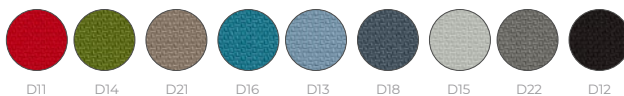

Fabric U

Fabric AE

Fabric AO

Fabric V

Fabric AI

Fabric D

Fabric A

Fabric M

Noom 50 Bench

Manufacturer: Actiu, Spain

NOOM SERIE 50 - POLYPROPYLENE SHELL - BEAM SEATING					2 seats + Table	3 Seats	3 seats + Table	4 Seats	
<p> Coding required to configure reference. They do not mean an increase in cost</p> <p> Combination not available.</p>									
					NM75	NM73	NM76	NM74	
Shell		PP White	00						
		PP Black	10						
		PP Grey	21						
		PP Mustard	24						
		PP Green	18						
		PP Blue	19						
		PP Coral Red	17						
Structure		Lower Beam: White Aluminium Legs: White Aluminium	0						
		Lower Beam: Silver Aluminium Legs: Silver Aluminium	2	\$2,129	\$2,176	\$2,709	\$2,755		
		Lower Beam: Black Aluminium Legs: Black Aluminium	8						
COMPACT LAMINATE TABLE		Compact laminate white	30						
		Compact laminate black	38						
PAD - SEAT	PUR		Black	E10					
			Grey	E01					
	GROUP 0		Fabric T	T--		+\$378	+\$567	+\$567	+\$756
			Fabric U	U--					
	GROUP 1		Fabric AE	AE--					
			Fabric AO	AO--		+\$412	+\$617	+\$617	+\$823
			Fabric AI	AI--					
			Fabric D	D--					
	GROUP 2		Fabric V	V--		+\$437	+\$655	+\$655	+\$874
			Fabric M	M--					
			Fabric A	A--		+\$529	+\$794	+\$794	+\$1,058