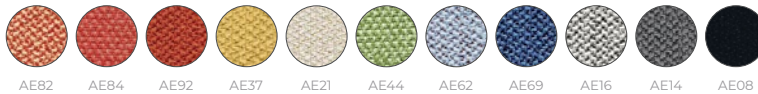

Fabric U

Fabric AE

Fabric AO

Fabric V

Fabric AI

Fabric D

Fabric A

Fabric M

Noom 50 Bench

Manufacturer: Actiu, Spain

NOOM SERIE 50 - POLYPROPYLENE SHELL - BEAM SEATING					2 seats + Table	3 Seats	3 seats + Table	4 Seats	
<p> Coding required to configure reference. They do not mean an increase in cost</p> <p> Combination not available.</p>									
					NM75	NM73	NM76	NM74	
Shell		PP White	00						
		PP Black	10						
		PP Grey	21						
		PP Mustard	24						
		PP Green	18						
		PP Blue	19						
		PP Coral Red	17						
Structure		Lower Beam: White Aluminium Legs: White Aluminium	0						
		Lower Beam: Silver Aluminium Legs: Silver Aluminium	2	\$2,129	\$2,176	\$2,709	\$2,755		
		Lower Beam: Black Aluminium Legs: Black Aluminium	8						
COMPACT LAMINATE TABLE		Compact laminate white	30						
		Compact laminate black	38						
PAD - SEAT	PUR		Black	E10					
			Grey	E01					
	GROUP 0		Fabric T	T--		+\$378	+\$567	+\$567	+\$756
			Fabric U	U--					
	GROUP 1		Fabric AE	AE--					
			Fabric AO	AO--		+\$412	+\$617	+\$617	+\$823
			Fabric AI	AI--					
			Fabric D	D--					
	GROUP 2		Fabric V	V--		+\$437	+\$655	+\$655	+\$874
			Fabric M	M--					
			Fabric A	A--		+\$529	+\$794	+\$794	+\$1,058