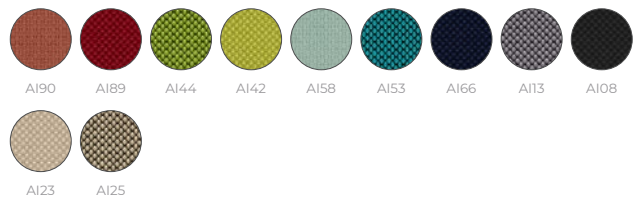

Fabric U

Fabric AE

Fabric AO

Fabric V

Fabric AI

Fabric D

Fabric A

Fabric M

Noom 50 Bench

Manufacturer: Actiu, Spain

NOOM SERIE 50 - POLYPROPYLENE SHELL - BEAM SEATING					2 seats + Table	3 Seats	3 seats + Table	4 Seats	
<p> Coding required to configure reference. They do not mean an increase in cost</p> <p> Combination not available.</p>									
					NM75	NM73	NM76	NM74	
Shell		PP White	00						
		PP Black	10						
		PP Grey	21						
		PP Mustard	24						
		PP Green	18						
		PP Blue	19						
		PP Coral Red	17						
Structure		Lower Beam: White Aluminium Legs: White Aluminium	0						
		Lower Beam: Silver Aluminium Legs: Silver Aluminium	2	\$2,129	\$2,176	\$2,709	\$2,755		
		Lower Beam: Black Aluminium Legs: Black Aluminium	8						
COMPACT LAMINATE TABLE		Compact laminate white	30						
		Compact laminate black	38						
PAD - SEAT	PUR		Black	E10					
			Grey	E01					
	GROUP 0		Fabric T	T--		+\$378	+\$567	+\$567	+\$756
			Fabric U	U--					
	GROUP 1		Fabric AE	AE--					
			Fabric AO	AO--		+\$412	+\$617	+\$617	+\$823
			Fabric AI	AI--					
			Fabric D	D--					
	GROUP 2		Fabric V	V--		+\$437	+\$655	+\$655	+\$874
			Fabric M	M--					
			Fabric A	A--		+\$529	+\$794	+\$794	+\$1,058