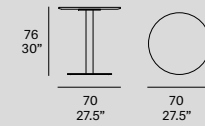

T969 R 70

Dining table stand with round top
Pied de table avec plateau rond