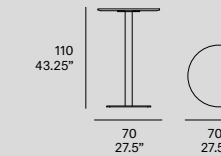

T972 R 70

High dining table stand with round top
Pied de table haute avec plateau rond