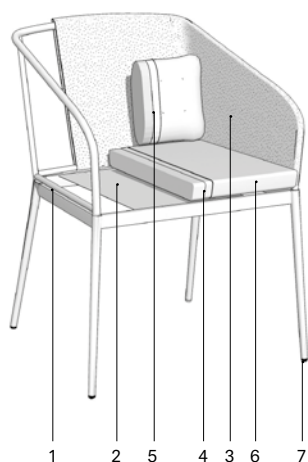

Senso Stools

Manufacturer: Expormim, Spain

Senso

- 1 Structure made of high resistance aluminum tube finished with polyester powder.
- 2 Seat frame provided with self-supporting mesh fabric.
- 3 Backrest upholstery comes in:
 - Batyline Eden
 - Batyline Eden Life
 - Sunbrella Sling
 - Premium Sunbrella Sling
- 4 Expanded poliurethane seat cushion with removable waterproof and fireproof cover made of polyester with special anti-mould and anti-bacterial treatment.
- 5 Back cushion and loose cushions padded with polyester fibre with removable waterproof and fireproof cover made of polyester with special anti-mould and anti-bacterial treatment.
- 6 Removable seat, back and loose cushion upholstered in G01 G202, G03 technical fabrics.
- 7 Injected PA spacers.

C198 C Counter stool

- aluminum frame
- upholstered with technical fabrics

FRAME

fine textured

- 108 FT oxide, 110 FT bronze, 111 FT graphite, 113 FT sage, 120 FT off white, 122 FT pearl grey, 124 FT linen, 128 FT canyon red