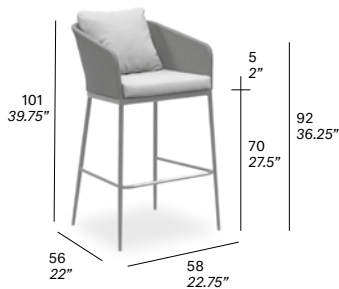

Senso Stools

Manufacturer: Expormim, Spain

REF	ARTICLE	OPTIONS	TOTAL (CAD$)

C198 Barstool

- aluminum frame
- upholstered with technical fabrics

FRAME

fine textured

- 108 FT oxide, 110 FT bronze, 111 FT graphite, 113 FT sage, 120 FT off white, 122 FT pearl grey, 124 FT linen, 128 FT canyon red

upholstery

- Batyline Eden, Batyline Eden Life, Sunbrella Sling, Premium Sunbrella Sling

cushions

(1 backrest cushion included)

· G01	2,895
· G02	3,012
· G03	3,165
· COM (1,40 / 1,50 > 1 m)	2,895

protective cover

+ 846

7,5 kg — 12 kg / 0,37 m³