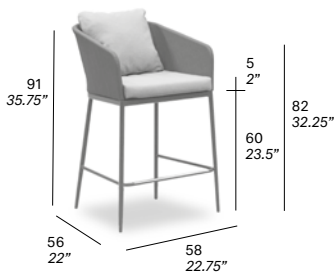

- 108 FT oxide, 110 FT bronze, 111 FT graphite, 113 FT sage, 120 FT off white, 122 FT pearl grey, 124 FT linen, 128 FT canyon red

upholstery

- Batyline Eden, Batyline Eden Life, Sunbrella Sling, Premium Sunbrella Sling

cushions

(1 backrest cushion included)

- | | |
|---------------------------|-------|
| · G01 | 2,895 |
| · G02 | 3,012 |
| · G03 | 3,165 |
| · COM (1,40 / 1,50 > 1 m) | 2,895 |

protective cover

+ 846

7,5 kg — 12 kg / 0,37 m³

C198 C Counter stool

- aluminum frame
- upholstered with technical fabrics

FRAME

fine textured

- 108 FT oxide, 110 FT bronze, 111 FT graphite, 113 FT sage, 120 FT off white, 122 FT pearl grey, 124 FT linen, 128 FT canyon red