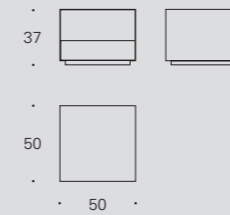

# KOBO

by Héctor Diego

Kobo is a set of auxiliary tables with pure lines and harmonised proportions. It is ideal for being adapted to the needs of each space.

150 X 50 X 37 cm

KOBO

**KZ - 55**

A set of modular coffee tables comprising a lacquered metal top and base made in lacquered MDF. The base is available either with or without a drawer, depending on the model. Optionally hidden castors can be fixed to the base.

■ 0.108 m<sup>3</sup> ▲ 26 kg

Lacquer

Tapa

Top

Base

Base

**KZ - 57**

■ 0.147 m<sup>3</sup> ▲ 30 kg