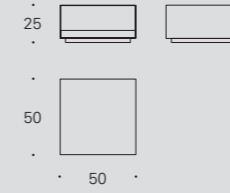

# KOBO

by Héctor Diego

Kobo is a set of auxiliary tables with pure lines and harmonised proportions. It is ideal for being adapted to the needs of each space.

150 X 50 X 37 cm

KOBO

**KZ - 55**

A set of modular coffee tables comprising a lacquered metal top and base made in lacquered MDF. The base is available either with or without a drawer, depending on the model. Optionally hidden castors can be fixed to the base.

■ 0.108 m<sup>3</sup> ▲ 26 kg

Lacquer

Tapa

Top

Base

Base

**KZ - 57**

■ 0.147 m<sup>3</sup> ▲ 30 kg