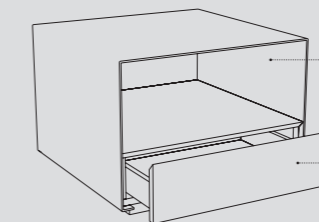

■ 0.147 m³ ▲ 30 kg

Lacquer

Top

Drawer