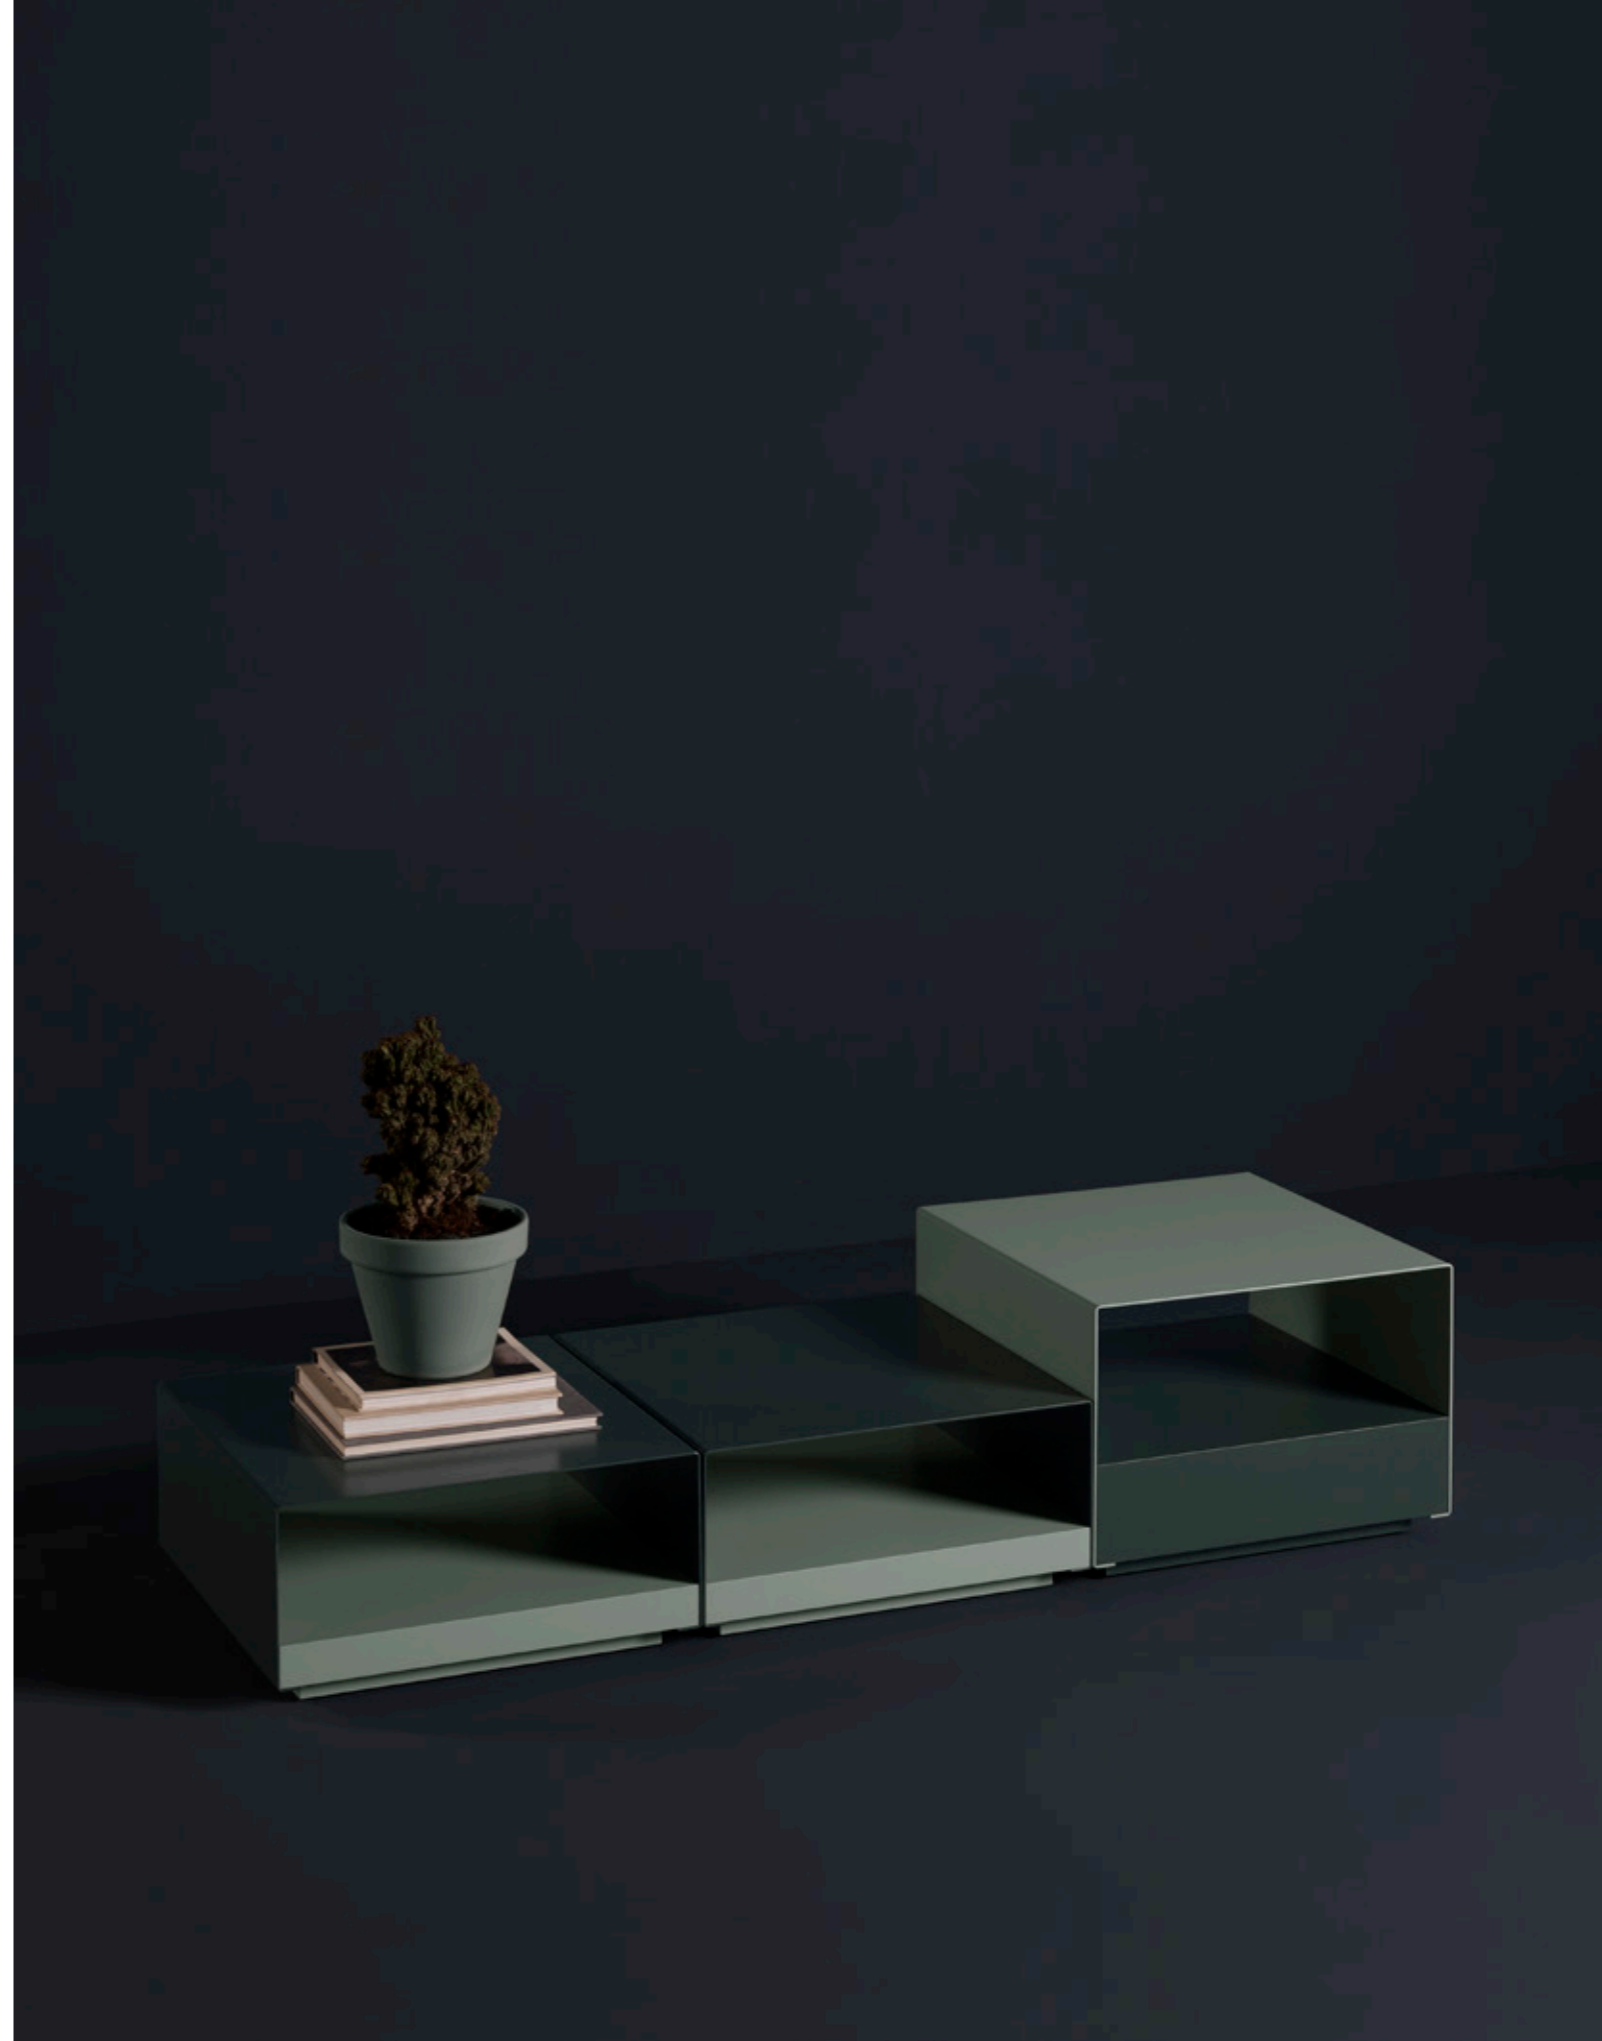

# KOBO

by Héctor Diego

Kobo is a set of auxiliary tables with pure lines and harmonised proportions. It is ideal for being adapted to the needs of each space.

150 X 50 X 37 cm

KOBO

**KZ - 55**

A set of modular coffee tables comprising a lacquered metal top and base made in lacquered MDF. The base is available either with or without a drawer, depending on the model. Optionally hidden castors can be fixed to the base.

■ 0.108 m<sup>3</sup> ▲ 26 kg

Lacquer

Tapa

Top

Base

Base

**KZ - 57**

■ 0.147 m<sup>3</sup> ▲ 30 kg

Lacquer

Top

Drawer

By **Héctor Diego**