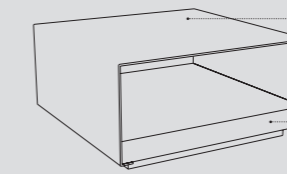

# KOBO

by Héctor Diego

Kobo is a set of auxiliary tables with pure lines and harmonised proportions. It is ideal for being adapted to the needs of each space.

150 X 50 X 37 cm

KOBO

**KZ - 55**

A set of modular coffee tables comprising a lacquered metal top and base made in lacquered MDF. The base is available either with or without a drawer, depending on the model. Optionally hidden castors can be fixed to the base.

■ 0.108 m<sup>3</sup> ▲ 26 kg

Lacquer

Tapa

Top

Base

Base

**KZ - 57**

■ 0.147 m<sup>3</sup> ▲ 30 kg