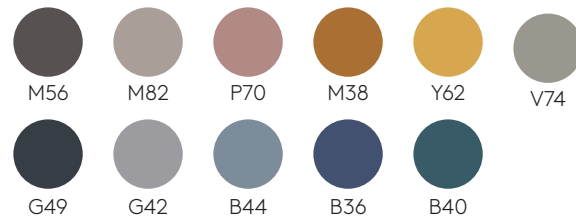

Legs & structural frames

M1 colours

M2 colours

Wooden legs

Oak

Walnut

Tabletops

Lacquered MDF 22mm

W1 colours

W2 colours

Oak & walnut veneer 23mm

Oak

Walnut

Solid HPL 12mm black core

Solid HPL 12mm white core

Solid FENIX® 12mm