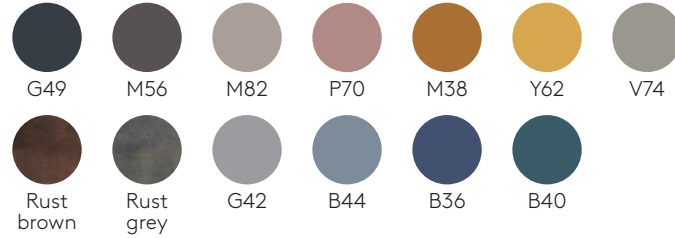

Legs & structural frames

M1 colours

M2 colours

Wooden legs

Oak

Walnut

Tabletops

Lacquered MDF 22mm

W1 colours

W2 colours

Oak & walnut veneer 23mm

Oak

Walnut

Solid HPL 12mm black core

Solid HPL 12mm white core

Solid FENIX® 12mm