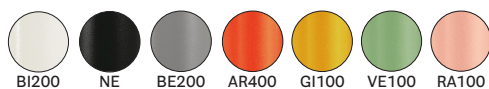

LAMP COLOURS - Hammered surface

---