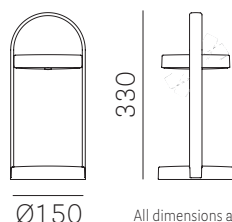

# Giravolta

**PEDRALI**<sup>®</sup>  
THE ITALIAN ESSENCE

design

Alberto Basaglia Natalia Rota Nodari

**Portable LED lamp with swiveling light and power supply with rechargeable battery.**

1799

All dimensions are expressed in millimeters.

IP65

kg 0,6

mc 0,005

1799/50

IP65

kg 0,7

mc 0,006

1799/130