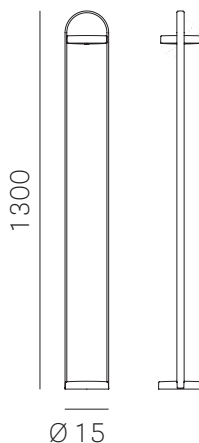

# Giravolta

**PEDRALI**<sup>®</sup>  
THE ITALIAN ESSENCE

design

Alberto Basaglia Natalia Rota Nodari

**Portable LED lamp with swiveling light and power supply with rechargeable battery.**

1799

All dimensions are expressed in millimeters.

IP65

kg 0,6

mc 0,005

1799/50

IP65

kg 0,7

mc 0,006

1799/130