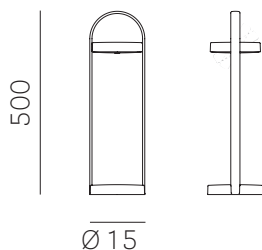

# Giravolta

**PEDRALI**<sup>®</sup>  
THE ITALIAN ESSENCE

design

Alberto Basaglia Natalia Rota Nodari

**Portable LED lamp with swiveling light and power supply with rechargeable battery.**

1799

All dimensions are expressed in millimeters.

IP65

kg 0,6

mc 0,005

1799/50

IP65

kg 0,7

mc 0,006

1799/130

IP65

kg 3,3

mc 0,013