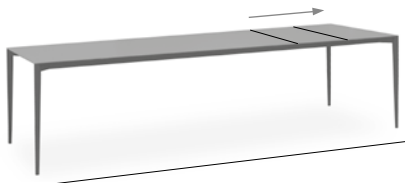

340
133.75"