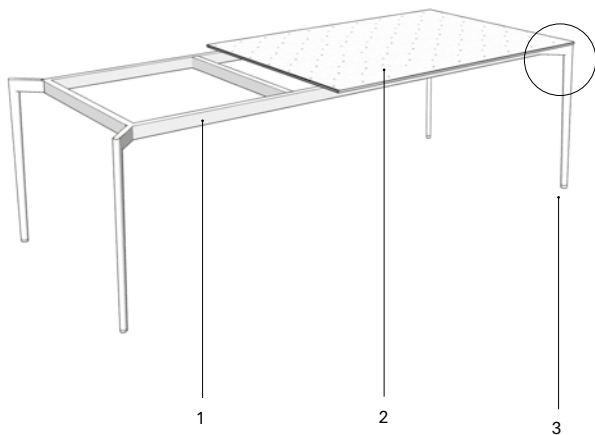

Nude Indoor

Manufacturer: Expormim, Spain

Structure made of stainless steel tube, finished with polyester powder. The collection is available in European oak veneer top and lacquered top version (MDF). Tabletop thickness: 19 mm/0.75" thick for expandable and round dining tables, 12 mm/0.47" thick for rectangular and square dining tables. Delivered unassembled.

- 1 Structure made of stainless steel tube AISI 304, finished with polyester powder.
- 2 Tabletop options:
 - Veneered top.
 - Lacquered top.
- 3 Injected PA spacers.

Tabletop options:

rectangular and square dining tables

- veneered top 12 mm/0.47" thick.
- lacquered top 12 mm/0.47" thick.

round and expandable dining tables

- veneered top 19 mm/0.75" thick.
- lacquered top 19 mm/0.75" thick.

Nude Indoor

Manufacturer: Expormim, Spain

T628 Rectangular Expandable Dining Table metallic legs

Product Code	Description	Lacquered Top	Veneered Top
--------------	-------------	---------------	--------------

T628

220x100x75
86.5" x 39.25" x 29.5"