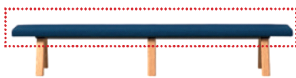

PL70018	Colours M1	\$1,998	\$2,064	\$2,175	\$2,265	\$2,532	\$2,754	\$2,976	\$2,811
PL70018	Colours M2	\$2,022	\$2,088	\$2,199	\$2,289	\$2,556	\$2,778	\$3,000	\$2,835

Upholstered seat for bench - 200cm (Legs not included)

COM: 220 cm - 2.5 yds

PL70020	Colours M1	\$2,223	\$2,295	\$2,718	\$2,517	\$2,814	\$3,063	\$3,309	\$3,120
PL70020	Colours M2	\$2,253	\$2,325	\$2,448	\$2,547	\$2,844	\$3,093	\$3,339	\$3,150

Upholstered seat for bench - 240cm (Legs not included)

COM: 260 cm - 2.9 yds

PL70024	Colours M1	\$2,565	\$2,655	\$2,802	\$2,922	\$3,276	\$3,573	\$3,870	\$3,642
PL70024	Colours M2	\$2,601	\$2,691	\$2,838	\$2,958	\$3,312	\$3,609	\$3,906	\$3,678

Upholstered seat for bench - 280cm (Legs not included)

COM: 320 cm - 3.5 yds

PL70028	Colours M1	\$2,928	\$3,033	\$3,207	\$3,345	\$3,759	\$4,104	\$4,449	\$4,185
PL70028	Colours M2	\$2,970	\$3,075	\$3,249	\$3,387	\$3,801	\$4,146	\$4,491	\$4,227

Plania Bench

Manufacturer: Inclass, Spain