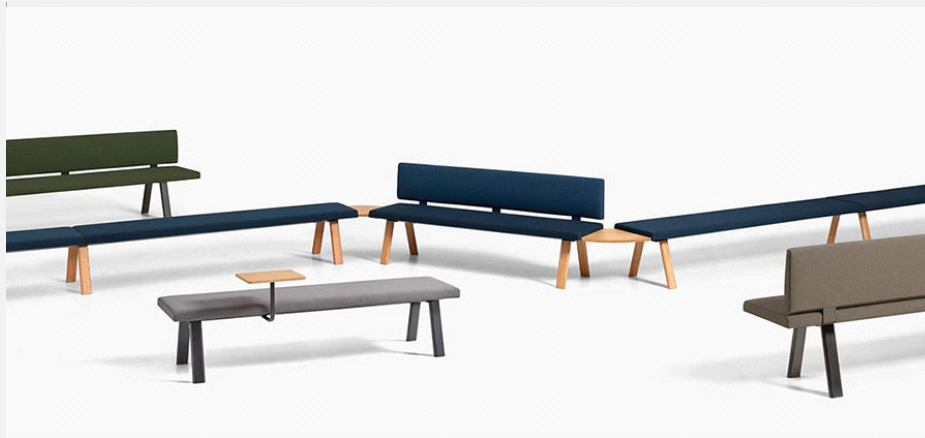

Plania Bench

Manufacturer: Inclass, Spain

Product Code	Base/ Description	Fabric Categories							
		G1	G2/COM	G3	G4	G5	G6	G7	G10

Upholstered bench with or without backrest, aluminum frame and with two trestle leg options in wood and aluminum

Upholstered seat for bench - 120cm (Legs not included)

COM: 140 cm - 1.6 yds

PL70012	Colours M1	\$1,476	\$1,521	\$1,599	\$1,659	\$1,845	\$2,001	\$2,154	\$2,049
PL70012	Colours M2	\$1,488	\$1,533	\$1,611	\$1,671	\$1,857	\$2,013	\$2,166	\$2,061

Upholstered seat for bench - 160cm (Legs not included)

COM: 180 cm - 2 yds

PL70016	Colours M1	\$1,701	\$1,761	\$1,860	\$1,941	\$2,178	\$2,376	\$2,574	\$2,421
PL70016	Colours M2	\$1,719	\$1,779	\$1,878	\$1,959	\$2,196	\$2,394	\$2,592	\$2,439