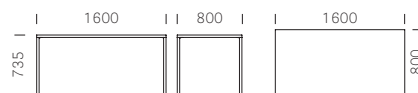

Fabbrico

Manufacturer: Pedrali, Italy

FABBRICO

Fixed tables

Frame			Steel top included
Item	Sizes	Finish	BI100E - BI200E - GAE - BE200E - TEE - RUE - MGE - VE600E
TFA_70X70	700X700	BI100E - BI200E - GAE - BE200E - TEE - RUE - MGE - VE600E	$1,197.00
TFA_80X80	800X800	BI100E - BI200E - GAE - BE200E - TEE - RUE - MGE - VE600E	$1,247.00
TFA_100X100	1000X1000	BI100E - BI200E - GAE - BE200E - TEE - RUE - MGE - VE600E	$1,526.00
TFA120X80	1200X800	BI100E - BI200E - GAE - BE200E - TEE - RUE - MGE - VE600E	$1,472.00
TFA160X80	1600X800	BI100E - BI200E - GAE - BE200E - TEE - RUE - MGE - VE600E	$1,715.00

TECHNICAL DETAILS

Item TFA_70X70

Stackable: 10 pcs/pz Item

TFA120X80

Item TFA_80X80

Stackable: 10 pcs/pz Item

TFA160X80

Item TFA_100X100

Stackable: 10 pcs/pz

Finishes

BI100E BI200E GAE BE200E TEE RUE MGE VE600E