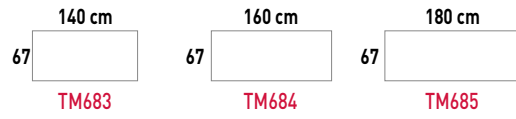

Prices shown are not the final selling price.
To obtain the list price, multiply the price by 2.65.
Prices effective as June 2023.

TRAMA 80

—By Alegre Design—

Prices shown are not the final selling price.
To obtain the list price, multiply the price by 2.65.
Prices effective as June 2023.

RECTANGULAR DESKS 80 cm WIDTH

EXAMPLE LAYOUTS

RECTANGULAR DESKS 67 cm WIDTH

■ **FLIP TOP**

Easy Flip top system for a comfortable and functional

■ **FRAME**

- ① **Arms:** Moulded aluminium arms available in silver, white and black.
- ② **Beam:** Extruded aluminium profile, curved triangular shape 1.5 mm thick with polypropylene (P.P) cap, shaped with epoxy cover. Available in silver, white or black.
- ③ **Linking devices:** Moulded aluminium with epoxy cover. Available in silver or white. Black plastic trim. Black polypropylene (P.P) trim.
- ④ **Leg:** 100x60 mm diameter tube, 2 mm thick extruded aluminium. Available in silver, white and black. It includes a Black Cables Spine fixed at leg.
- ⑤ **Feet:** Moulded aluminium foot available in silver, white and polished. Two different sizes:
- 72 cm for desks 80 cm width.
- 55 cm for desks 67cm width.
- ⑥ **Two options** (Same height):
- **Castors:** Black anti-skid castors 65 mm diameter. 2 lockable castors and 2 free castors.
- **Levellers:** Black Polypropylene leveler (P.P.) Anti-skid

CABLE SPINE (POLYSTYRENE)

MODEL AND SIZES	DESCRIPTION	WHITE	SILVER	BLACK	R.R.P. UNIT	PACKAGING (Packs - Vol - Weight)
 4,5 x 7 x 80 cm	cable spine (Minimum units order: 3 units)	395250	39525	395258	26,60	Packs: 1 • Vol: 0,0045 m ³ • Weight: 0,4 Kg.