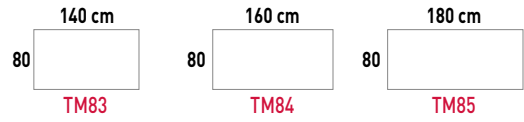

Prices shown are not the final selling price.
To obtain the list price, multiply the price by 2.65.
Prices effective as June 2023.

TRAMA 80

—By Alegre Design—

Prices shown are not the final selling price.
To obtain the list price, multiply the price by 2.65.
Prices effective as June 2023.

RECTANGULAR DESKS 80 cm WIDTH

EXAMPLE LAYOUTS

RECTANGULAR DESKS 67 cm WIDTH

■ **FLIP TOP**

Easy Flip top system for a comfortable and functional

■ **FRAME**

- ① **Arms:** Moulded aluminium arms available in silver, white and black.
- ② **Beam:** Extruded aluminium profile, curved triangular shape 1.5 mm thick with polypropylene (P.P) cap, shaped with epoxy cover. Available in silver, white or black.
- ③ **Linking devices:** Moulded aluminium with epoxy cover. Available in silver or white. Black plastic trim. Black polypropylene (P.P) trim.
- ④ **Leg:** 100x60 mm diameter tube, 2 mm thick extruded aluminium. Available in silver, white and black. It includes a Black Cables Spine fixed at leg.
- ⑤ **Feet:** Moulded aluminium foot available in silver, white and polished. Two different sizes:
- 72 cm for desks 80 cm width.
- 55 cm for desks 67cm width.
- ⑥ **Two options** (Same height):
- **Castors:** Black anti-skid castors 65 mm diameter. 2 lockable castors and 2 free castors.
- **Levellers:** Black Polypropylene leveler (P.P.) Anti-skid

CABLE SPINE (POLYSTYRENE)

MODEL AND SIZES	DESCRIPTION	WHITE	SILVER	BLACK	R.R.P. UNIT	PACKAGING (Packs - Vol - Weight)
 4,5 x 7 x 80 cm	cable spine (Minimum units order: 3 units)	395250	39525	395258	26,60	Packs: 1 • Vol: 0,0045 m ³ • Weight: 0,4 Kg.