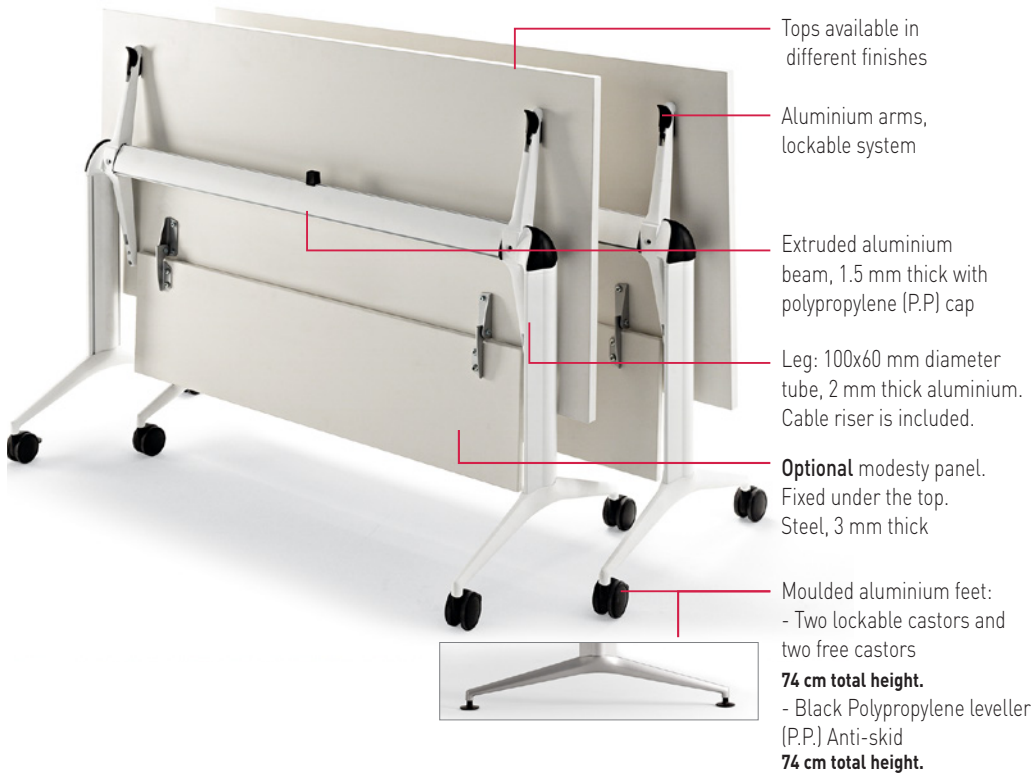

RECTANGULAR DESKS 80 cm WIDTH

EXAMPLE LAYOUTS

RECTANGULAR DESKS 67 cm WIDTH

■ **FLIP TOP**

Easy Flip top system for a comfortable and functional

■ **FRAME**

- ① **Arms:** Moulded aluminium arms available in silver, white and black.
- ② **Beam:** Extruded aluminium profile, curved triangular shape 1.5 mm thick with polypropylene (P.P) cap, shaped with epoxy cover. Available in silver, white or black.
- ③ **Linking devices:** Moulded aluminium with epoxy cover. Available in silver or white. Black plastic trim. Black polypropylene (P.P) trim.
- ④ **Leg:** 100x60 mm diameter tube, 2 mm thick extruded aluminium. Available in silver, white and black. It includes a Black Cables Spine fixed at leg.
- ⑤ **Feet:** Moulded aluminium foot available in silver, white and polished. Two different sizes:
- 72 cm for desks 80 cm width.
- 55 cm for desks 67cm width.
- ⑥ **Two options** (Same height):
- **Castors:** Black anti-skid castors 65 mm diameter. 2 lockable castors and 2 free castors.
- **Levellers:** Black Polypropylene leveler (P.P.) Anti-skid

■ **FRAME FINISHES**

Silver frame

Arm: Silver
Beam: Silver
Linking device: Silver
Trim: Black
Leg: Silver
Foot: Silver
Castor: 65 mm. Black
Leveller: Black

White frame

Arm: White
Beam: White
Linking device: White
Trim: Black
Leg: White
Foot: White
Castor: 65 mm.
Black Leveller: Black

Black frame

Arm: Black
Beam: Black
Linking device: Silver
Trim: Black
Leg: Black
Foot: Polished
Castor: 65 mm.
Black Leveller: Black

■ **DESK TOP FINISHES**

Melamine (25 mm)

White

Lime Oak

Light Oak

Chestnut

(See finishes cards)

■ **LINKING DEVICE SYSTEM**

Quick desk linking device. Desks are ready to be linked side to side. Linking device 4 mm thickness

Prices shown are not the final selling price.
To obtain the list price, multiply the price by 2.65.
Prices effective as June 2023.