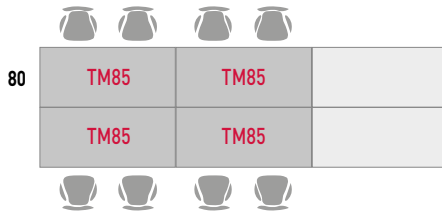

Prices shown are not the final selling price.
To obtain the list price, multiply the price by 2.65.
Prices effective as June 2023.

TRAMA 80

—By Alegre Design—

Prices shown are not the final selling price.
To obtain the list price, multiply the price by 2.65.
Prices effective as June 2023.

RECTANGULAR DESKS 80 cm WIDTH

EXAMPLE LAYOUTS

RECTANGULAR DESKS 67 cm WIDTH

■ **FLIP TOP**

Easy Flip top system for a comfortable and functional

■ **FRAME**

- ① **Arms:** Moulded aluminium arms available in silver, white and black.
- ② **Beam:** Extruded aluminium profile, curved triangular shape 1.5 mm thick with polypropylene (P.P) cap, shaped with epoxy cover. Available in silver, white or black.
- ③ **Linking devices:** Moulded aluminium with epoxy cover. Available in silver or white. Black plastic trim. Black polypropylene (P.P) trim.
- ④ **Leg:** 100x60 mm diameter tube, 2 mm thick extruded aluminium. Available in silver, white and black. It includes a Black Cables Spine fixed at leg.
- ⑤ **Feet:** Moulded aluminium foot available in silver, white and polished. Two different sizes:
- 72 cm for desks 80 cm width.
- 55 cm for desks 67cm width.
- ⑥ **Two options** (Same height):
- **Castors:** Black anti-skid castors 65 mm diameter. 2 lockable castors and 2 free castors.
- **Levellers:** Black Polypropylene leveler (P.P.) Anti-skid

(See finishes cards)

■ **LINKING DEVICE SYSTEM**

Quick desk linking device. Desks are ready to be linked side to side. Linking device 4 mm thickness

Prices shown are not the final selling price.
To obtain the list price, multiply the price by 2.65.
Prices effective as June 2023.

CABLE SPINE (POLYSTYRENE)

MODEL AND SIZES	DESCRIPTION	WHITE	SILVER	BLACK	R.R.P. UNIT	PACKAGING (Packs - Vol - Weight)
 4,5 x 7 x 80 cm	cable spine (Minimum units order: 3 units)	395250	39525	395258	26,60	Packs: 1 • Vol: 0,0045 m ³ • Weight: 0,4 Kg.