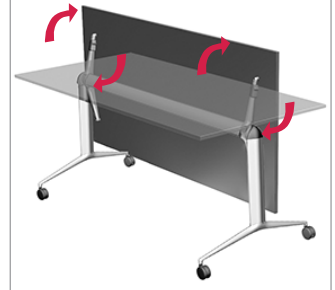

RECTANGULAR DESKS 80 cm WIDTH

EXAMPLE LAYOUTS

RECTANGULAR DESKS 67 cm WIDTH

■ **FLIP TOP**

Easy Flip top system for a comfortable and functional

■ **FRAME**

- ① **Arms:** Moulded aluminium arms available in silver, white and black.
- ② **Beam:** Extruded aluminium profile, curved triangular shape 1.5 mm thick with polypropylene (P.P) cap, shaped with epoxy cover. Available in silver, white or black.
- ③ **Linking devices:** Moulded aluminium with epoxy cover. Available in silver or white. Black plastic trim. Black polypropylene (P.P) trim.
- ④ **Leg:** 100x60 mm diameter tube, 2 mm thick extruded aluminium. Available in silver, white and black. It includes a Black Cables Spine fixed at leg.
- ⑤ **Feet:** Moulded aluminium foot available in silver, white and polished. Two different sizes:
- 72 cm for desks 80 cm width.
- 55 cm for desks 67cm width.
- ⑥ **Two options** (Same height):
- **Castors:** Black anti-skid castors 65 mm diameter. 2 lockable castors and 2 free castors.
- **Levellers:** Black Polypropylene leveler (P.P.) Anti-skid

Black frame

Arm: Black
Beam: Black
Linking device: Silver
Trim: Black
Leg: Black
Foot: Polished
Castor: 65 mm.
Black Leveller: Black

■ **DESK TOP FINISHES**

Melamine (25 mm)

White

Lime Oak

Light Oak

Chestnut