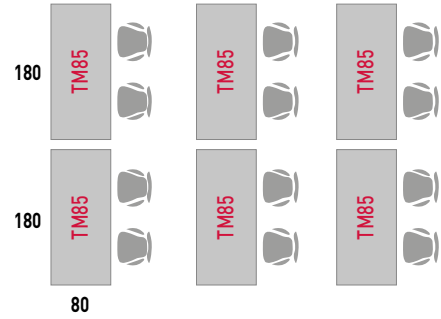

Prices shown are not the final selling price.
To obtain the list price, multiply the price by 2.65.
Prices effective as June 2023.

TRAMA 80

—By Alegre Design—

Prices shown are not the final selling price.
To obtain the list price, multiply the price by 2.65.
Prices effective as June 2023.

RECTANGULAR DESKS 80 cm WIDTH

EXAMPLE LAYOUTS

RECTANGULAR DESKS 67 cm WIDTH

■ **FLIP TOP**

Easy Flip top system for a comfortable and functional

■ **FRAME**

- ① **Arms:** Moulded aluminium arms available in silver, white and black.
- ② **Beam:** Extruded aluminium profile, curved triangular shape 1.5 mm thick with polypropylene (P.P) cap, shaped with epoxy cover. Available in silver, white or black.
- ③ **Linking devices:** Moulded aluminium with epoxy cover. Available in silver or white. Black plastic trim. Black polypropylene (P.P) trim.
- ④ **Leg:** 100x60 mm diameter tube, 2 mm thick extruded aluminium. Available in silver, white and black. It includes a Black Cables Spine fixed at leg.
- ⑤ **Feet:** Moulded aluminium foot available in silver, white and polished. Two different sizes:
- 72 cm for desks 80 cm width.
- 55 cm for desks 67cm width.
- ⑥ **Two options** (Same height):
- **Castors:** Black anti-skid castors 65 mm diameter. 2 lockable castors and 2 free castors.
- **Levellers:** Black Polypropylene leveler (P.P.) Anti-skid

(See finishes cards)

■ **LINKING DEVICE SYSTEM**

Quick desk linking device. Desks are ready to be linked side to side. Linking device 4 mm thickness

Prices shown are not the final selling price.
To obtain the list price, multiply the price by 2.65.
Prices effective as June 2023.

CABLE SPINE (POLYSTYRENE)

MODEL AND SIZES	DESCRIPTION	WHITE	SILVER	BLACK	R.R.P. UNIT	PACKAGING (Packs - Vol - Weight)
 4,5 x 7 x 80 cm	cable spine (Minimum units order: 3 units)	395250	39525	395258	26,60	Packs: 1 • Vol: 0,0045 m ³ • Weight: 0,4 Kg.