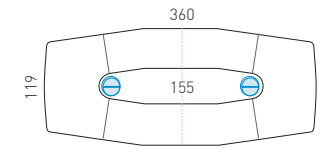

Power stands out due to its large sizes in both managerial and meeting desks. In addition, Power also offers 140x140 cm, 160x160 cm and up to 200x120 cm desks that can be fixed or height adjustable, in a wide range of finishes. Its recessed structure provides a better functionality. The die-cast aluminium central cable access is easily accessible from any angle around the table.

MEDIA TABLES

AVAILABLE IN h74 cm and h100 cm

Media tables integrate naturally new technologies with furniture. Table is made of hardwood materials, with large dimensions and a trapezoidal shape. Its design allows all users to be connected; the present and the online ones. This version of Power incorporates a panel to hold the TV screen with central cable management that facilitates the connection of all devices. The table has an extruded aluminium profile and the surfaces are available with non-fingerprint treatment in: chestnut, lime oak, black and white MFC.