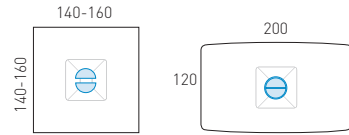

Power - defined by a single central column - Serie 300, with a square pedestal base and larger surfaces, is suitable for more collaborative and managerial environments.

EVOLUTION AT WORK FOR A HEALTHY AND PRODUCTIVE LIFE

Power stands out due to its large sizes in both managerial and meeting desks. In addition, Power also offers 140x140 cm, 160x160 cm and up to 200x120 cm desks that can be fixed or height adjustable, in a wide range of finishes. Its recessed structure provides a better functionality. The die-cast aluminium central cable access is easily accessible from any angle around the table.