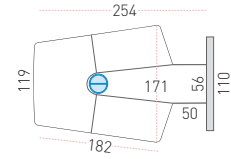

Power stands out due to its large sizes in both managerial and meeting desks. In addition, Power also offers 140x140 cm, 160x160 cm and up to 200x120 cm desks that can be fixed or height adjustable, in a wide range of finishes. Its recessed structure provides a better functionality. The die-cast aluminium central cable access is easily accessible from any angle around the table.

MEDIA TABLES

AVAILABLE IN h74 cm and h100 cm

Media tables integrate naturally new technologies with furniture. Table is made of hardwood materials, with large dimensions and a trapezoidal shape. Its design allows all users to be connected; the present and the online ones. This version of Power incorporates a panel to hold the TV screen with central cable management that facilitates the connection of all devices. The table has an extruded aluminium profile and the surfaces are available with non-fingerprint treatment in: chestnut, lime oak, black and white MFC.