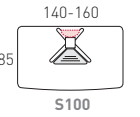

Power - defined by a single central column - Serie 300, with a square pedestal base and larger surfaces, is suitable for more collaborative and managerial environments.

EVOLUTION AT WORK FOR A HEALTHY AND PRODUCTIVE LIFE