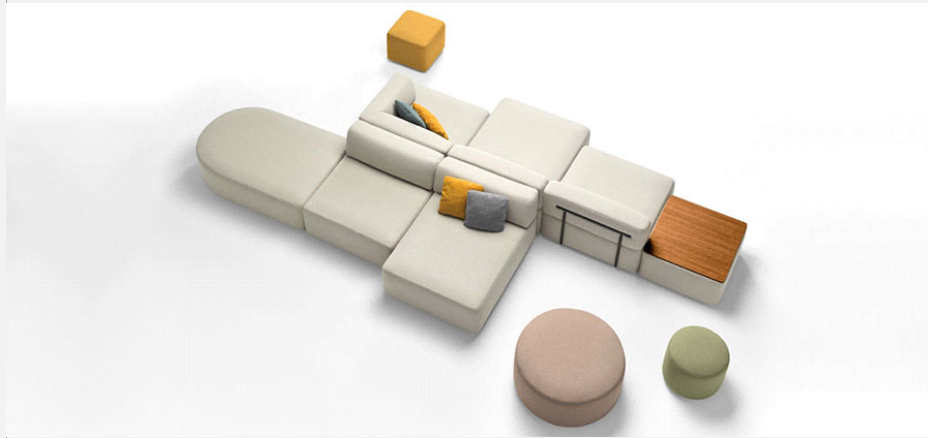

Entropy

Manufacturer: Inclass, Spain

Product Code

Base

Description

Price

Fabric Categories

G2/COM

G3

G4

G5

G6

G7

G10

G11

Modular sofa system that allows countless compositions

Upholstered modular seat base 75x75cm
COM: 250 cm - 2.75 yds

ENT0010TA

$1,824 $1,965 $2,076 $2,412 $2,691 $2,970 $2,709 $3,255

Upholstered modular seat base 75x95cm
COM: 270 cm - 3 yds

ENT0015TA

$2,103 $2,253 $2,373 $2,733 $3,036 $3,336 - -

Upholstered modular seat base 75x120cm.
COM: 300 cm - 3.3 yds

ENT0020TA

$2,490 $2,658 $2,793 $3,201 $3,540 $3,879 - -