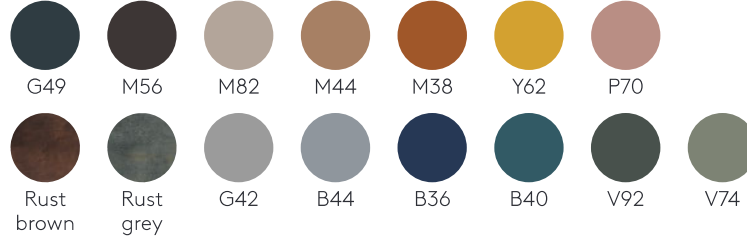

Escalas Finishes

Manufacturer: Inclass, Spain

Structural frame & legs

M1 colours

M2 colours

Tabletops

Oak

Walnut

W1 colours

W2 colours

Tusch Seating International Inc.
251 Bartley Dr. Unit #4
Toronto, ON M4A 2N7 Canada
www.tuschseating.com

T 416.368.6100
F 416.368.4477
T 888.368.6101
info@tuschseating.com