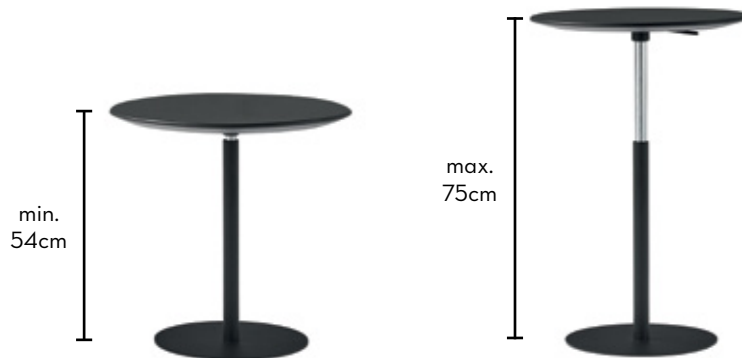

Rectangular table 35x55cm
Table rectangulaire 35x55cm

Round table Ø40cm
Table ronde Ø40cm

Round table Ø50cm
Table ronde Ø50cm

Round table Ø60cm
Table ronde Ø60cm

Finishes

Bases: The metal bases are available in any of the colours of the INCLASS swatch cards.