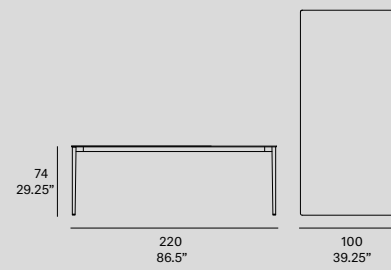

C140 Nude. Rectangular expandable dining table / mesa rectangular extensible. 100 white. 300 white

nude

[en] Structure made of stainless steel tube, finished with polyester powder. Tabletop options: HPL Trespa® 8 mm/0.31" thick and Dekton® 8 mm/0.31" thick. Delivered unassembled.

studio expormim, 2018

C133
—
Rectangular dining table

C132
—
Rectangular dining table

C134
—
Rectangular dining table

C136
—
Rectangular dining table

C135
—
Rectangular dining table

C140
—
Rectangular expandable dining table

only available in HPL top

Frame:

- 100 white
- 111 FT graphite
- 102 FT light grey
- 108 FT oxide
- 109 FT champagne
- 110 FT bronze

Table top HPL - basic:

- 300 white
- 301 black

Table top HPL - premium:

- 320 silver quartzite - matt
- 321 italian slate - matt
- 327 titanium bronze - satin
- 328 urban brown - satin