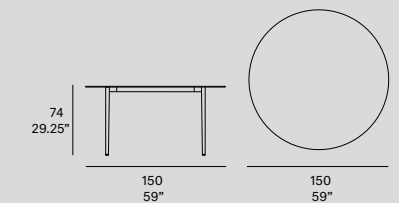

studio expormim, 2018

C130
—
Square dining table

C137
—
Round dining table

C131
—
Square dining table

only available in HPL top

C138
—
Round dining table

only available in HPL top

Frame:

- 100 white
- 111 FT graphite
- 102 FT light grey
- 108 FT oxide
- 109 FT champagne
- 110 FT bronze

Table top HPL - basic:

- 300 white
- 301 black

Table top HPL - premium:

- 320 silver quartzite - matt
- 321 italian slate - matt
- 327 titanium bronze - satin
- 328 urban brown - satin