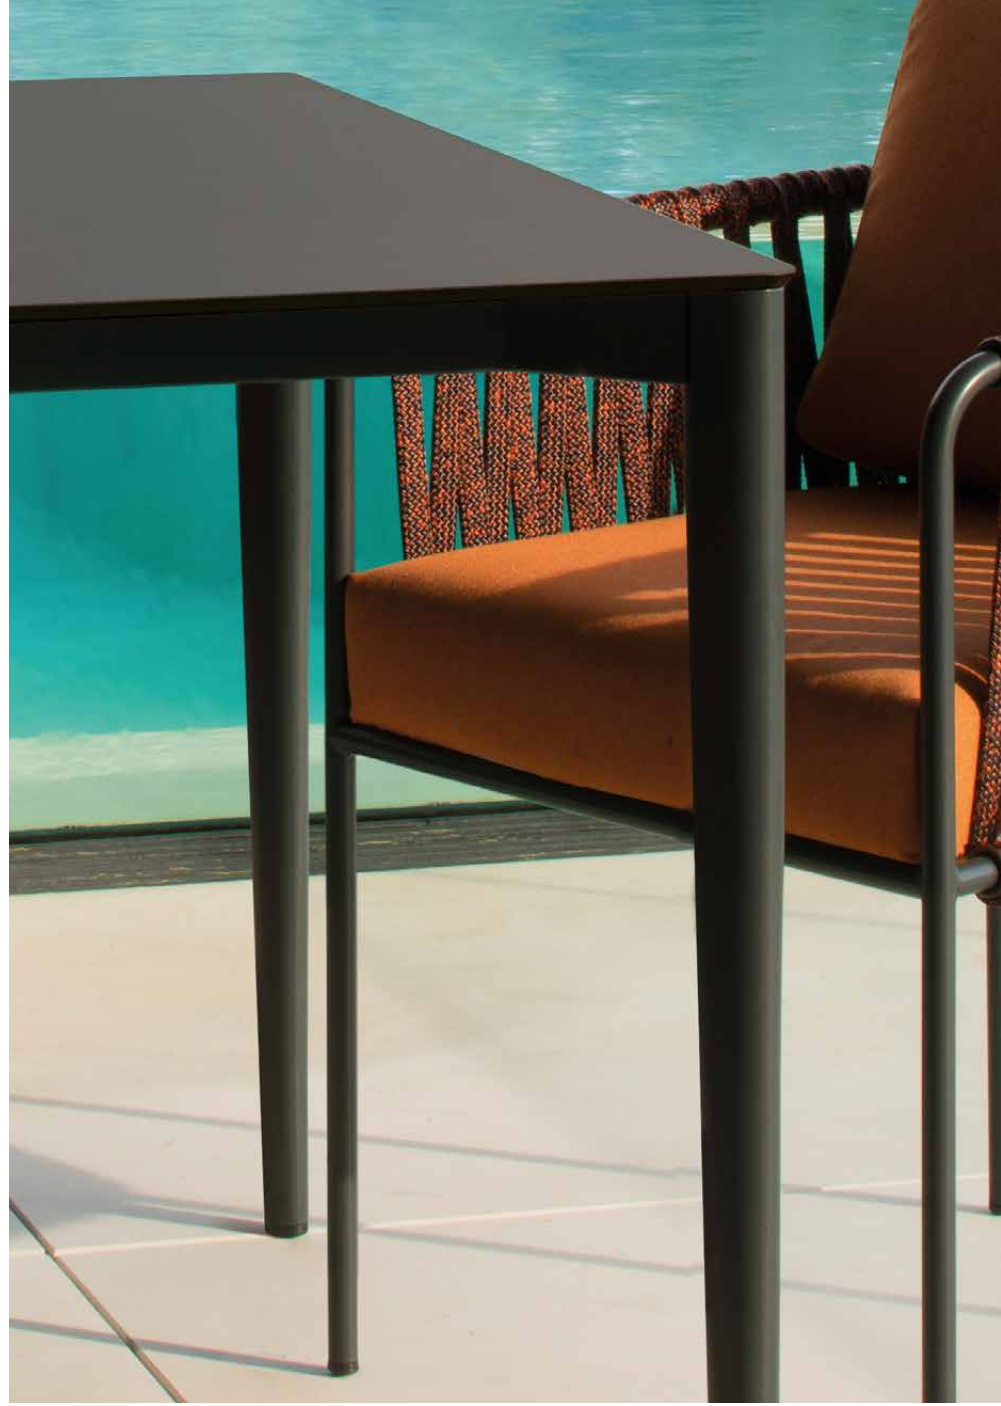

nude
studio expormim, 2018

[en] “Cut loose the unnecessary to find the beauty of simplicity: in the form, reduced to basic geometric figures; in the design, intentionally austere, but made explicit through subtle details such as the cone-shaped legs or the tabletop beveled edge; and in the materials, essentially strong to secure its persistence. The beauty and honesty of a nude.”

C138 Nude. Round dining table / mesa redonda. 111 FT graphite. 300 white

C135 Nude. Rectangular dining table / mesa rectangular. 111 FT graphite. 301 black

C131 Nude. Square dining table / mesa cuadrada. 108 FT oxide. 328 urban brown

C140 Nude. Rectangular expandable dining table / mesa rectangular extensible. 100 white. 300 white

nude

[en] Structure made of stainless steel tube, finished with polyester powder. Tabletop options: HPL Trespa® 8 mm/0.31" thick and Dekton® 8 mm/0.31" thick. Delivered unassembled.

Table top Dekton®:

- D3 danae
- D4 keon
- D2 kelya

nude

[en] Structure made of stainless steel tube, finished with polyester powder. Tabletop options: HPL Trespa® 8 mm/0.31" thick and Dekton® 8 mm/0.31" thick. Delivered unassembled.