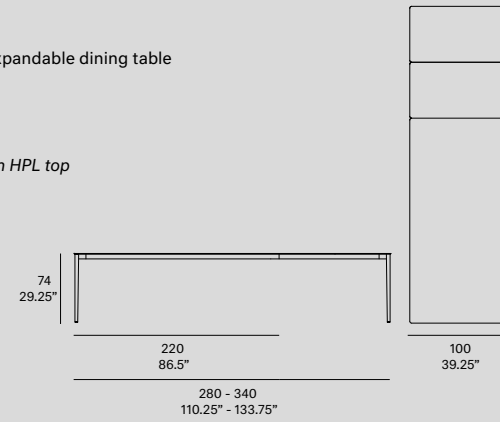

C140 Nude. Rectangular expandable dining table / mesa rectangular extensible. 100 white. 300 white

nude

[en] Structure made of stainless steel tube, finished with polyester powder. Tabletop options: HPL Trespa® 8 mm/0.31" thick and Dekton® 8 mm/0.31" thick. Delivered unassembled.

studio expormim, 2018

C133
—
Rectangular dining table

C132
—
Rectangular dining table

C134
—
Rectangular dining table

C136
—
Rectangular dining table

C135
—
Rectangular dining table

C140
—
Rectangular expandable dining table

only available in HPL top

Frame:

- 100 white
- 111 FT graphite
- 102 FT light grey
- 108 FT oxide
- 109 FT champagne
- 110 FT bronze

Table top HPL - basic:

- 300 white
- 301 black

Table top HPL - premium:

- 320 silver quartzite - matt
- 321 italian slate - matt
- 327 titanium bronze - satin
- 328 urban brown - satin