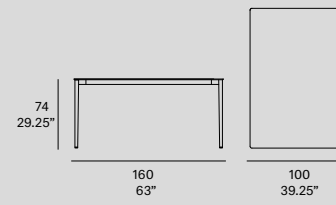

C138 Nude. Round dining table / mesa redonda. 111 FT graphite. 300 white

C135 Nude. Rectangular dining table / mesa rectangular. 111 FT graphite. 301 black

C131 Nude. Square dining table / mesa cuadrada. 108 FT oxide. 328 urban brown

C140 Nude. Rectangular expandable dining table / mesa rectangular extensible. 100 white. 300 white

nude

[en] Structure made of stainless steel tube, finished with polyester powder. Tabletop options: HPL Trespa® 8 mm/0.31" thick and Dekton® 8 mm/0.31" thick. Delivered unassembled.

studio expormim, 2018

C133
—
Rectangular dining table

C132
—
Rectangular dining table

C134
—
Rectangular dining table

C136
—
Rectangular dining table

C135
—
Rectangular dining table

C140
—
Rectangular expandable dining table

only available in HPL top

Frame:

- 100 white
- 111 FT graphite
- 102 FT light grey
- 108 FT oxide
- 109 FT champagne
- 110 FT bronze

Table top HPL - basic:

- 300 white
- 301 black

Table top HPL - premium:

- 320 silver quartzite - matt
- 321 italian slate - matt
- 327 titanium bronze - satin
- 328 urban brown - satin