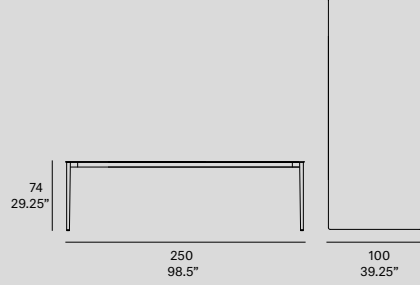

C140 Nude. Rectangular expandable dining table / mesa rectangular extensible. 100 white. 300 white

nude

[en] Structure made of stainless steel tube, finished with polyester powder. Tabletop options: HPL Trespa® 8 mm/0.31" thick and Dekton® 8 mm/0.31" thick. Delivered unassembled.

studio expormim, 2018

C133
—
Rectangular dining table

C132
—
Rectangular dining table

C134
—
Rectangular dining table

C136
—
Rectangular dining table

C135
—
Rectangular dining table

C140
—
Rectangular expandable dining table

only available in HPL top

Frame:

- 100 white
- 111 FT graphite
- 102 FT light grey
- 108 FT oxide
- 109 FT champagne
- 110 FT bronze

Table top HPL - basic:

- 300 white
- 301 black

Table top HPL - premium:

- 320 silver quartzite - matt
- 321 italian slate - matt
- 327 titanium bronze - satin
- 328 urban brown - satin