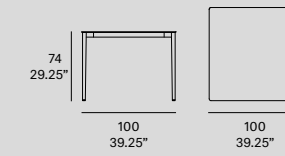

only available in HPL top

Frame:

- 100 white
- 111 FT graphite
- 102 FT light grey
- 108 FT oxide
- 109 FT champagne
- 110 FT bronze

Table top HPL - basic:

- 300 white
- 301 black

Table top HPL - premium:

- 320 silver quartzite - matt
- 321 italian slate - matt
- 327 titanium bronze - satin
- 328 urban brown - satin

Table top Dekton®:

- D3 danae
- D4 keon
- D2 kelya

nude

[en] Structure made of stainless steel tube, finished with polyester powder. Tabletop options: HPL Trespa® 8 mm/0.31" thick and Dekton® 8 mm/0.31" thick. Delivered unassembled.

studio expormim, 2018

C130
—
Square dining table

C137
—
Round dining table

C131
—
Square dining table

only available in HPL top

C138
—
Round dining table

only available in HPL top

Frame: