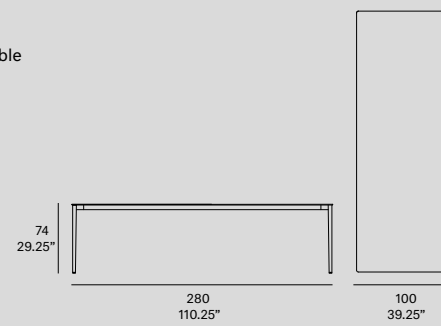

C140 Nude. Rectangular expandable dining table / mesa rectangular extensible. 100 white. 300 white

nude

[en] Structure made of stainless steel tube, finished with polyester powder. Tabletop options: HPL Trespa® 8 mm/0.31" thick and Dekton® 8 mm/0.31" thick. Delivered unassembled.

studio expormim, 2018

C133
—
Rectangular dining table

C132
—
Rectangular dining table

C134
—
Rectangular dining table

C136
—
Rectangular dining table

C135
—
Rectangular dining table

C140
—
Rectangular expandable dining table

only available in HPL top

Frame:

- 100 white
- 111 FT graphite
- 102 FT light grey
- 108 FT oxide
- 109 FT champagne
- 110 FT bronze

Table top HPL - basic:

- 300 white
- 301 black

Table top HPL - premium:

- 320 silver quartzite - matt
- 321 italian slate - matt
- 327 titanium bronze - satin
- 328 urban brown - satin