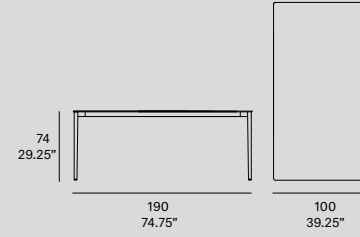

C138 Nude. Round dining table / mesa redonda. 111 FT graphite. 300 white

C135 Nude. Rectangular dining table / mesa rectangular. 111 FT graphite. 301 black

C131 Nude. Square dining table / mesa cuadrada. 108 FT oxide. 328 urban brown

C140 Nude. Rectangular expandable dining table / mesa rectangular extensible. 100 white. 300 white

nude

[en] Structure made of stainless steel tube, finished with polyester powder. Tabletop options: HPL Trespa® 8 mm/0.31" thick and Dekton® 8 mm/0.31" thick. Delivered unassembled.

studio expormim, 2018

C133
—
Rectangular dining table

C132
—
Rectangular dining table

C134
—
Rectangular dining table

C136
—
Rectangular dining table

C135
—
Rectangular dining table

C140
—
Rectangular expandable dining table

only available in HPL top

Frame:

- 100 white
- 111 FT graphite
- 102 FT light grey
- 108 FT oxide
- 109 FT champagne
- 110 FT bronze

Table top HPL - basic:

- 300 white
- 301 black

Table top HPL - premium:

- 320 silver quartzite - matt
- 321 italian slate - matt
- 327 titanium bronze - satin
- 328 urban brown - satin