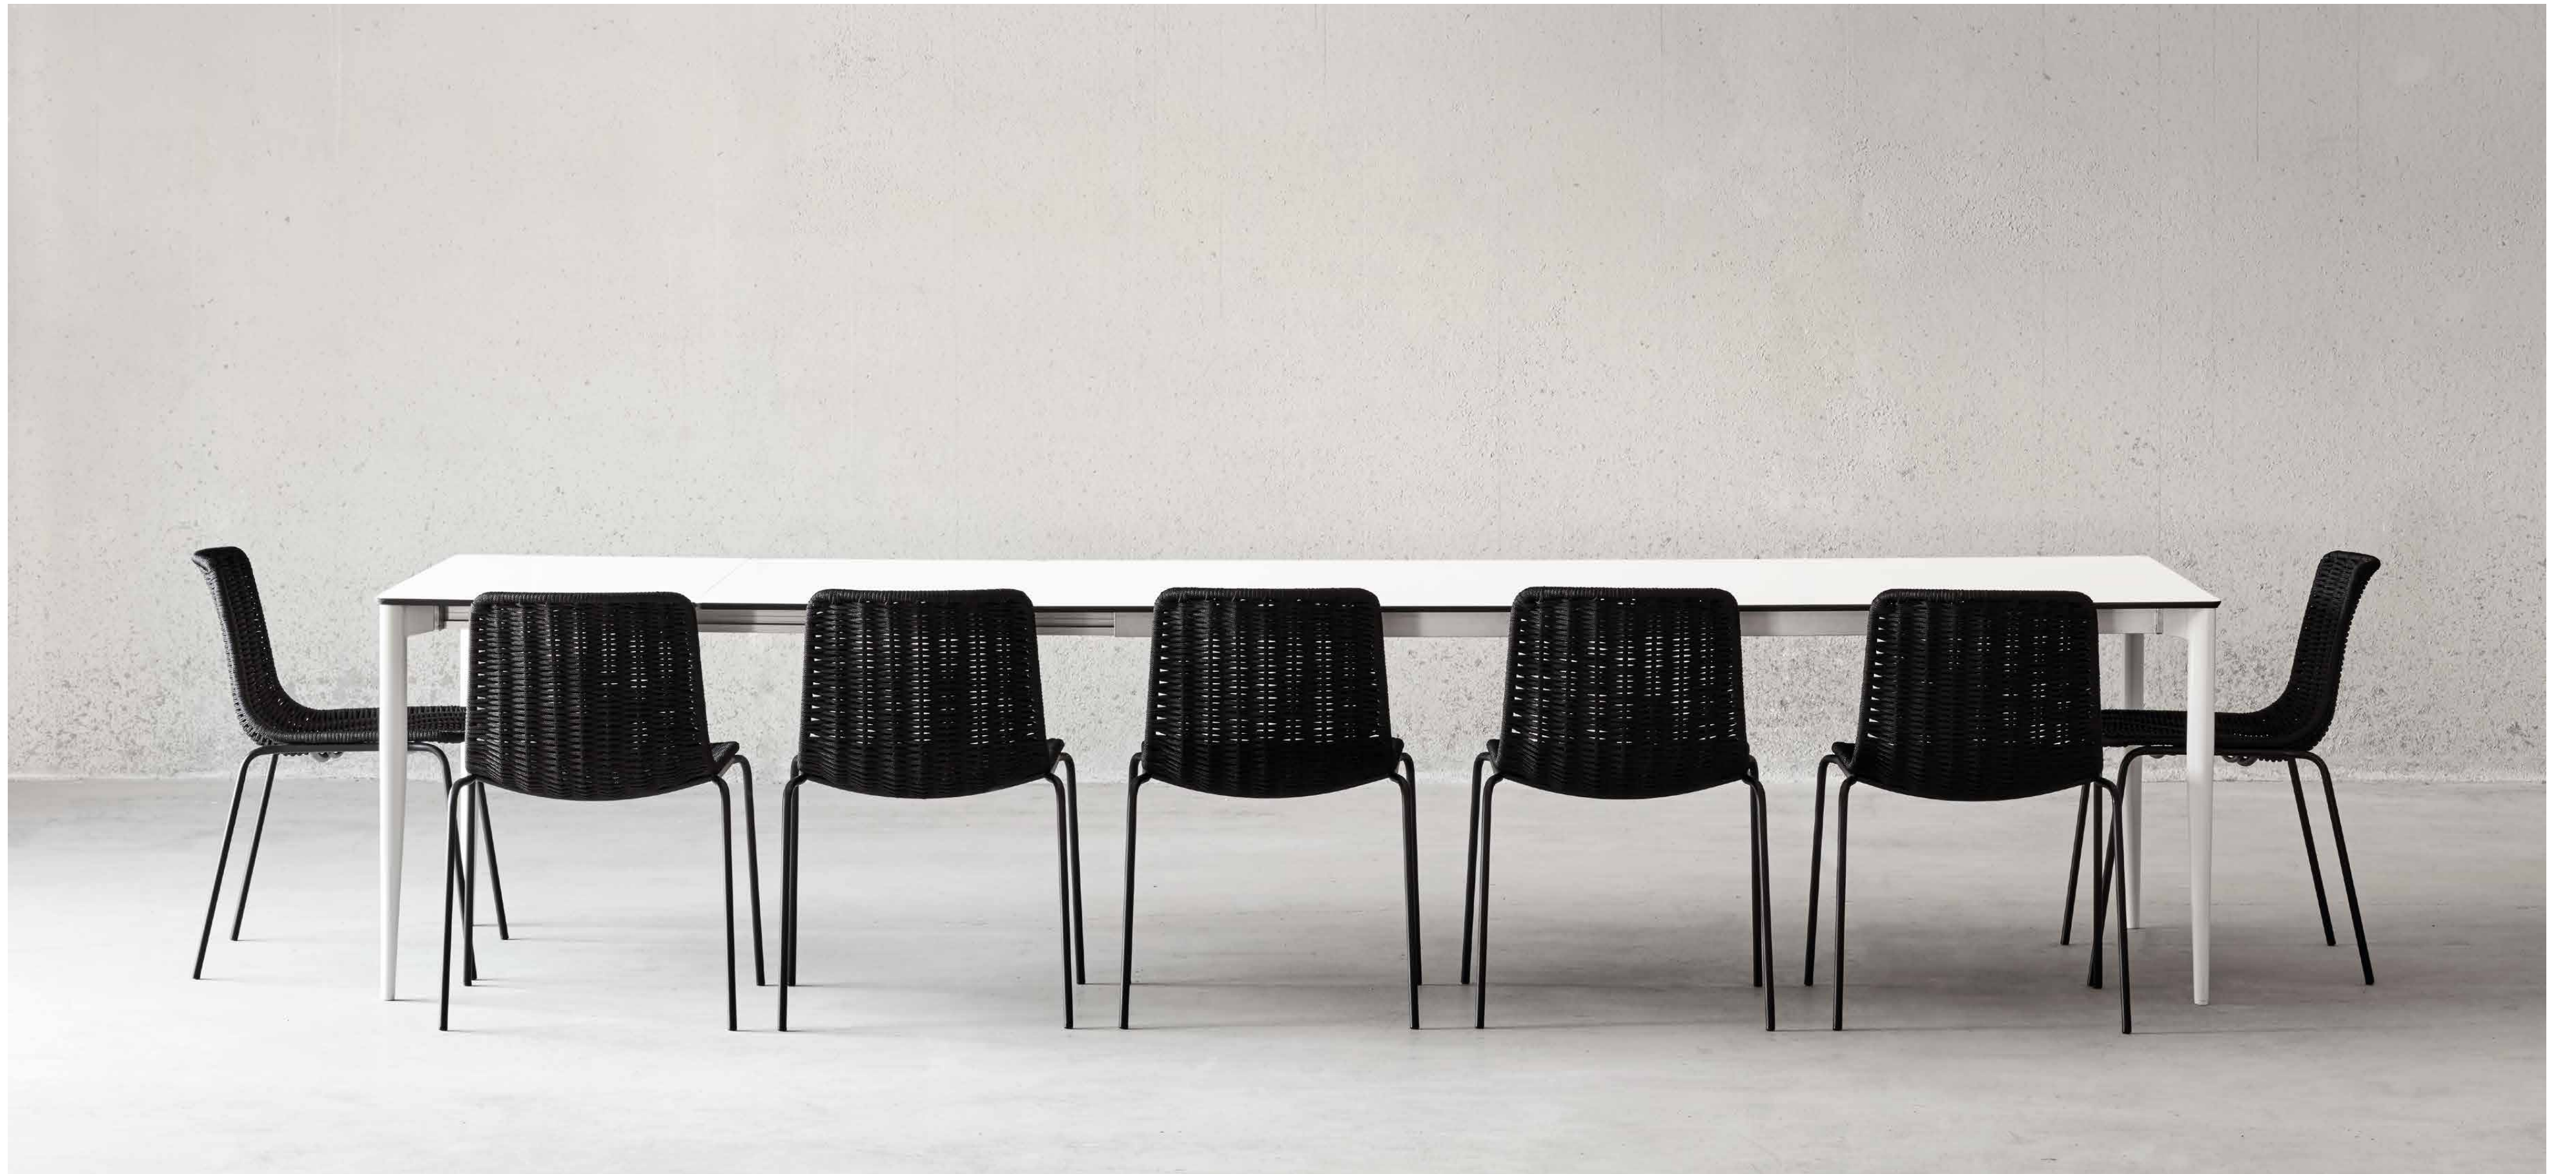

nude
studio expormim, 2018

[en] “Cut loose the unnecessary to find the beauty of simplicity: in the form, reduced to basic geometric figures; in the design, intentionally austere, but made explicit through subtle details such as the cone-shaped legs or the tabletop beveled edge; and in the materials, essentially strong to secure its persistence. The beauty and honesty of a nude.”

C138 Nude. Round dining table / mesa redonda. 111 FT graphite. 300 white

C135 Nude. Rectangular dining table / mesa rectangular. 111 FT graphite. 301 black

C131 Nude. Square dining table / mesa cuadrada. 108 FT oxide. 328 urban brown

C140 Nude. Rectangular expandable dining table / mesa rectangular extensible. 100 white. 300 white

nude

[en] Structure made of stainless steel tube, finished with polyester powder. Tabletop options: HPL Trespa® 8 mm/0.31" thick and Dekton® 8 mm/0.31" thick. Delivered unassembled.