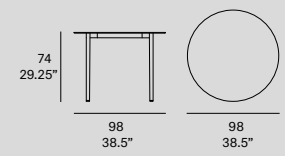

only available in HPL top

Frame:

- 100 white
- 111 FT graphite
- 102 FT light grey
- 108 FT oxide
- 109 FT champagne
- 110 FT bronze

Table top HPL - basic:

- 300 white
- 301 black

Table top HPL - premium:

- 320 silver quartzite - matt
- 321 italian slate - matt
- 327 titanium bronze - satin
- 328 urban brown - satin

Table top Dekton®:

- D3 danae
- D4 keon
- D2 kelya

nude

[en] Structure made of stainless steel tube, finished with polyester powder. Tabletop options: HPL Trespa® 8 mm/0.31" thick and Dekton® 8 mm/0.31" thick. Delivered unassembled.

studio expormim, 2018

C130
—
Square dining table

C137
—
Round dining table

C131
—
Square dining table

only available in HPL top

C138
—
Round dining table

only available in HPL top

Frame:

- 100 white
- 111 FT graphite
- 102 FT light grey
- 108 FT oxide
- 109 FT champagne
- 110 FT bronze

Table top HPL - basic:

- 300 white
- 301 black

Table top HPL - premium:

- 320 silver quartzite - matt
- 321 italian slate - matt
- 327 titanium bronze - satin
- 328 urban brown - satin