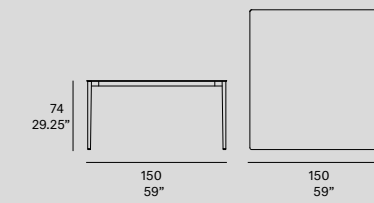

studio expormim, 2018

C130
—
Square dining table

C137
—
Round dining table

C131
—
Square dining table

only available in HPL top

C138
—
Round dining table

only available in HPL top

Frame:

- 100 white
- 111 FT graphite
- 102 FT light grey
- 108 FT oxide
- 109 FT champagne
- 110 FT bronze

Table top HPL - basic:

- 300 white
- 301 black

Table top HPL - premium:

- 320 silver quartzite - matt
- 321 italian slate - matt
- 327 titanium bronze - satin
- 328 urban brown - satin