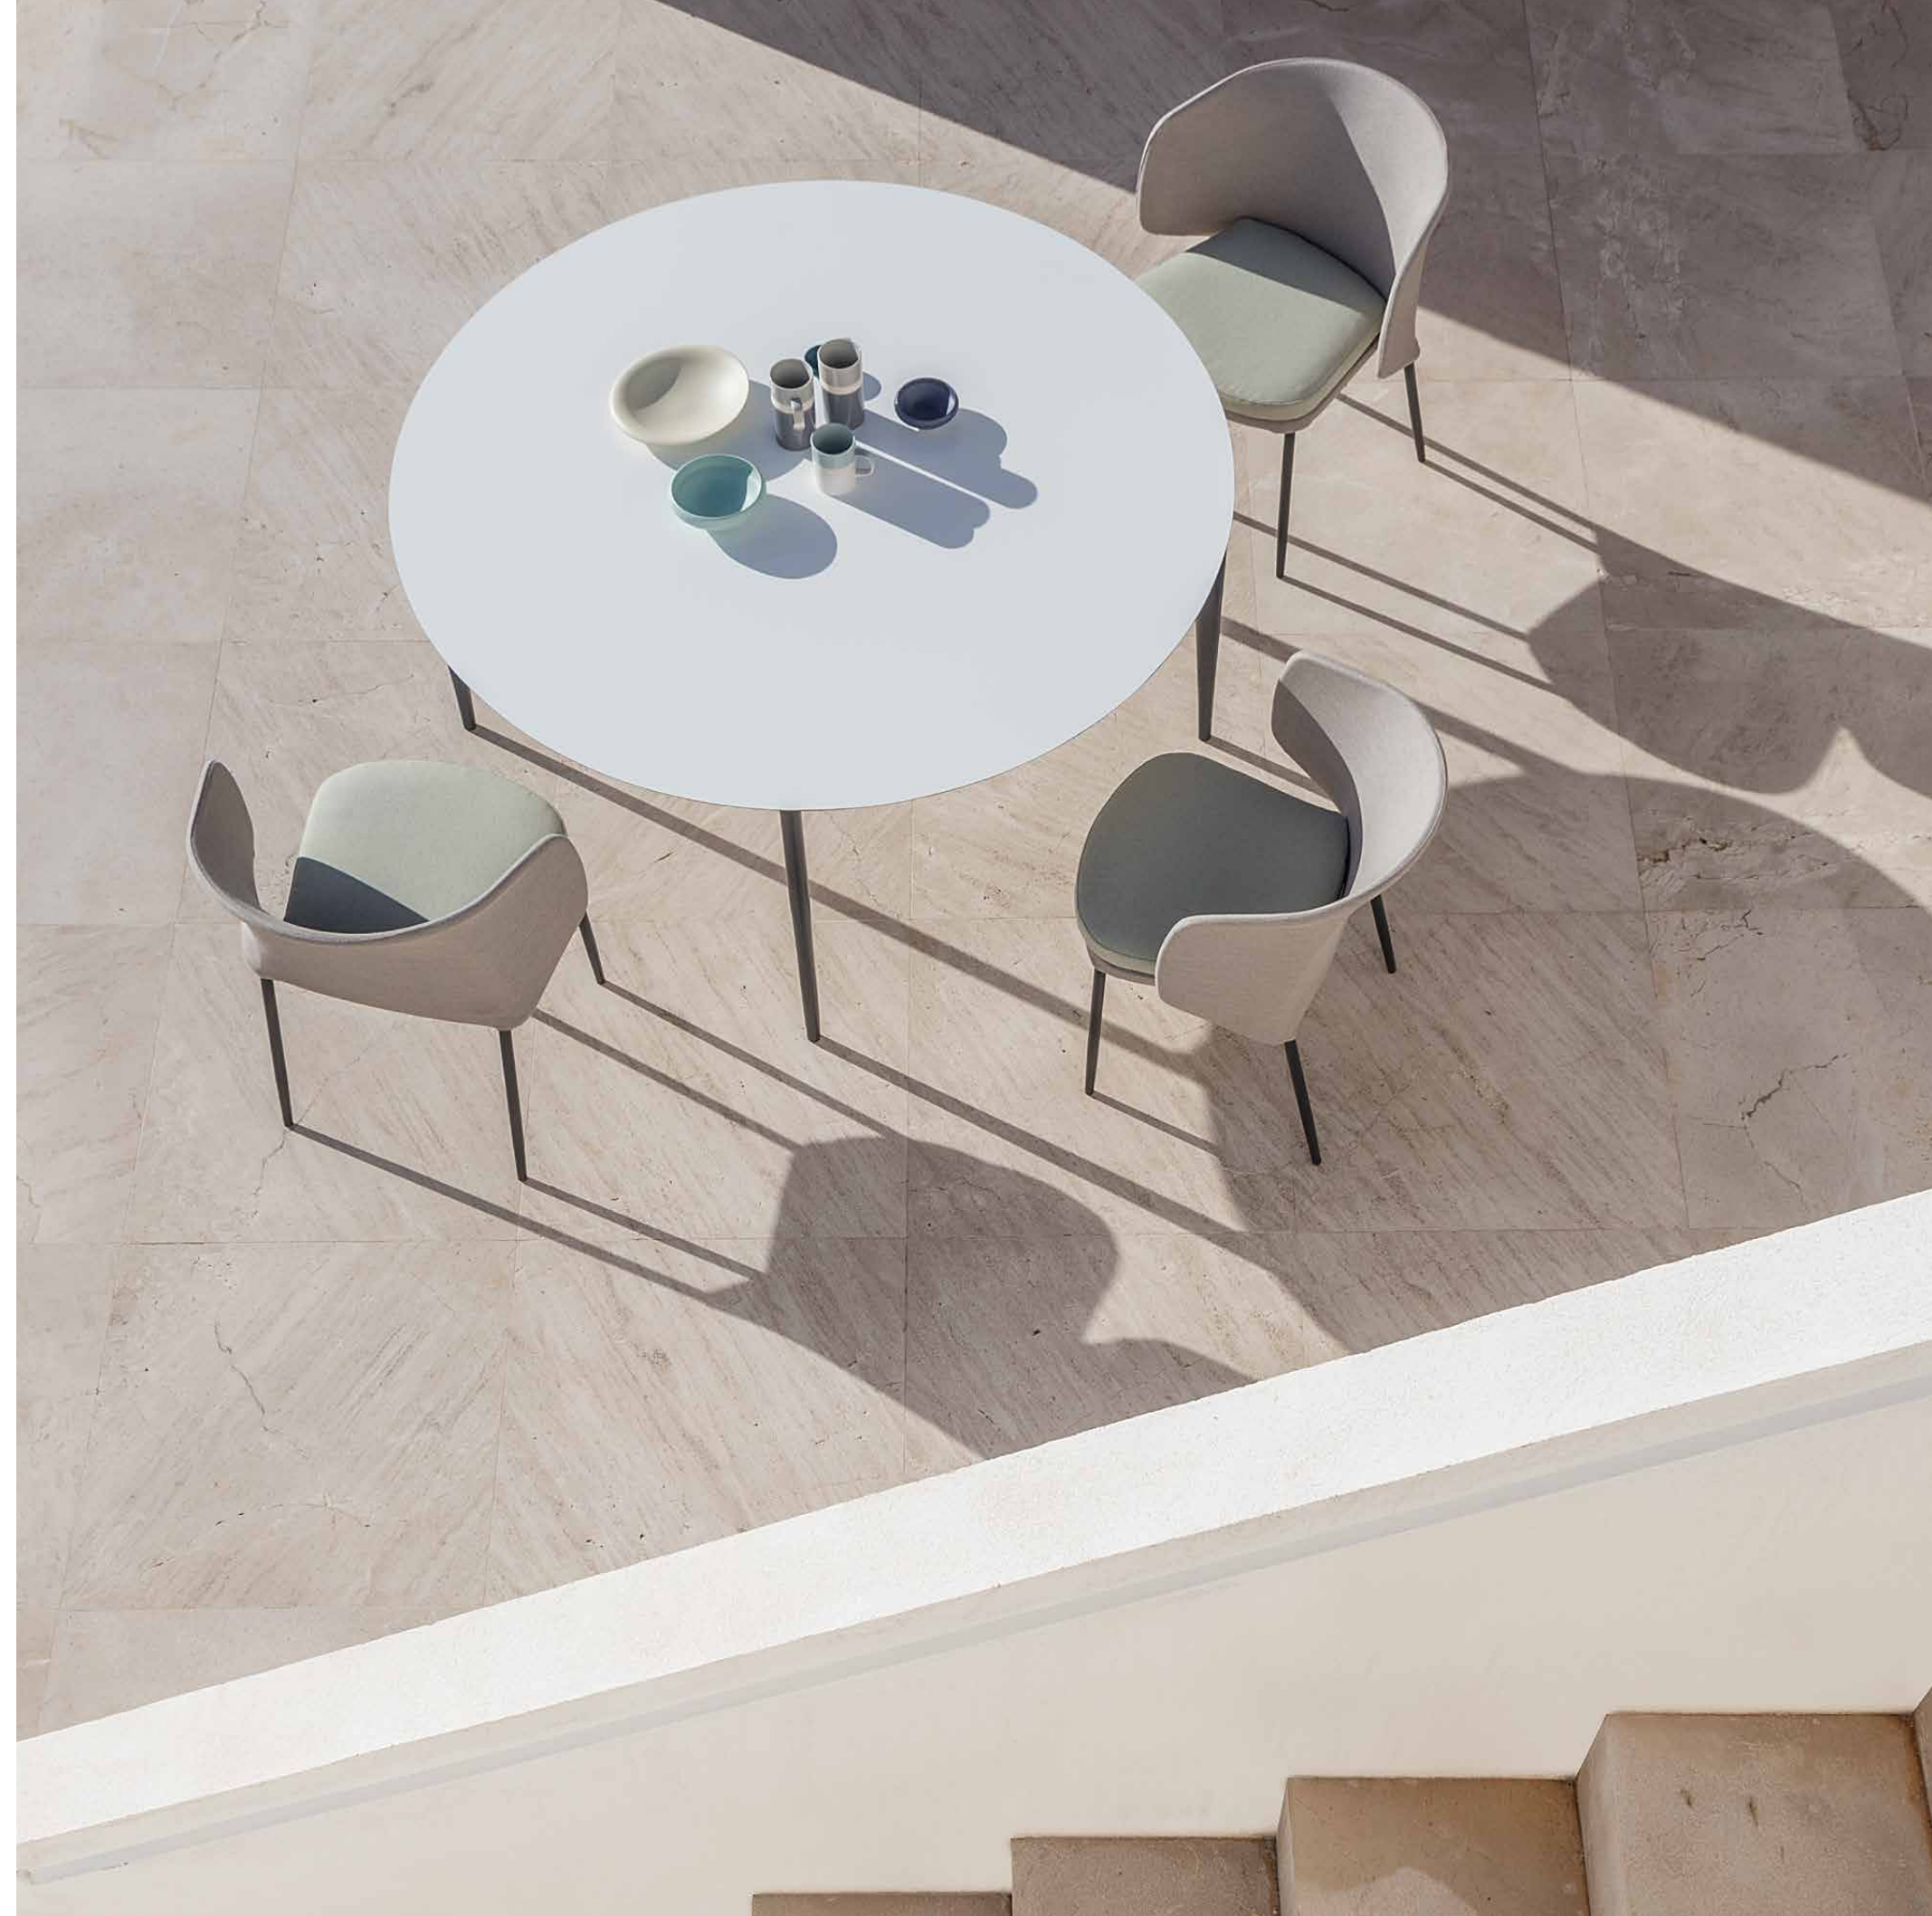

nude
studio expormim, 2018

[en] “Cut loose the unnecessary to find the beauty of simplicity: in the form, reduced to basic geometric figures; in the design, intentionally austere, but made explicit through subtle details such as the cone-shaped legs or the tabletop beveled edge; and in the materials, essentially strong to secure its persistence. The beauty and honesty of a nude.”

C138 Nude. Round dining table / mesa redonda. 111 FT graphite. 300 white

C135 Nude. Rectangular dining table / mesa rectangular. 111 FT graphite. 301 black

C131 Nude. Square dining table / mesa cuadrada. 108 FT oxide. 328 urban brown

C140 Nude. Rectangular expandable dining table / mesa rectangular extensible. 100 white. 300 white

nude

[en] Structure made of stainless steel tube, finished with polyester powder. Tabletop options: HPL Trespa® 8 mm/0.31" thick and Dekton® 8 mm/0.31" thick. Delivered unassembled.