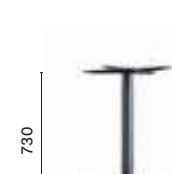

4843 H500
Coffee table base,
cast-iron base

COLUMN Ø 60
TOP MAX 900x900; Ø 1300

4844
Poseur table base,
cast-iron base

COLUMN Ø 60
TOP MAX Ø 800

4800
Dining table base,
cast-iron base

COLUMN Ø 180
TOP MAX Ø 800

4810
Dining table base,
cast-iron base

COLUMN Ø 180
TOP MAX 650x650; Ø 900

4840
Dining table base,
cast-iron base

COLUMN Ø 180
TOP MAX 900x900; Ø1300

SIZES / DIMENSIONI

4811
Dining table base,
cast-iron base

COLUMN Ø 280
TOP MAX 650x650; Ø 900

4841
Dining table base,
cast-iron base

COLUMN Ø 280
TOP MAX 900x900; Ø 1300

4823
Dining table base,
cast-iron base

COLUMN Ø 60
TOP MAX 800x800

4823 H500
Coffee table base,
cast-iron base