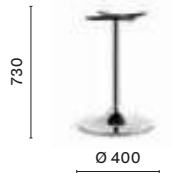

TABLE / TAVOLO

TABLE / TAVOLO

The Marker Hotel

Dublin, Ireland

Project: Hotel

Architect: Mc Cauley Daye O' Connel

Products: Laja side chair
and armchair, Dream table

SIZES / DIMENSIONI

4803
Dining table base,
cast-iron base

COLUMN Ø 60
TOP MAX Ø 800

4803 H500
Coffee table base,
cast-iron base

COLUMN Ø 60
TOP MAX Ø 800

4830/4831
Dining table base,
cast-iron base

COLUMN Ø 60
TOP MAX 650x650; Ø 900

4833
Coffee table base,
cast-iron base

COLUMN Ø 60
TOP MAX 650x650; Ø 900

4834
Poseur table base,
cast-iron base

COLUMN Ø 60
TOP MAX Ø 700

4843
Dining table base,
cast-iron base

COLUMN Ø 60
TOP MAX 900x900; Ø 1300

4810
Dining table base,
cast-iron base

COLUMN Ø 180
TOP MAX 650x650; Ø 900

4840
Dining table base,
cast-iron base

COLUMN Ø 180
TOP MAX 900x900; Ø1300

SIZES / DIMENSIONI

4811
Dining table base,
cast-iron base