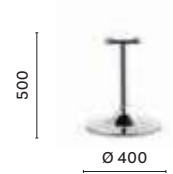

DINING

Table tavolo Dream
Compact Full Colour top
Armchair poltrona Grace

Table
Tavolo

4834

Cast-iron base,
powder coated

4831

Polished stainless
steel cover base,
chromed column

Ø 60 mm

TABLE / TAVOLO

TABLE / TAVOLO

The Marker Hotel

Dublin, Ireland

Project: Hotel

Architect: Mc Cauley Daye O' Connel

Products: Laja side chair
and armchair, Dream table

SIZES / DIMENSIONI

4803
Dining table base,
cast-iron base

COLUMN Ø 60
TOP MAX Ø 800

4803 H500
Coffee table base,
cast-iron base

COLUMN Ø 60
TOP MAX Ø 800

4830/4831
Dining table base,
cast-iron base

COLUMN Ø 60
TOP MAX 650x650; Ø 900

4833
Coffee table base,
cast-iron base

COLUMN Ø 60
TOP MAX 650x650; Ø 900

4834
Poseur table base,
cast-iron base

COLUMN Ø 60
TOP MAX Ø 700

4843
Dining table base,
cast-iron base

COLUMN Ø 60
TOP MAX 900x900; Ø 1300