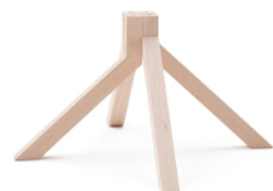

764

Base - Stained beech or walnut frame, 35cm High

70 x 70 x 35 cm - 27.6" x 27.6" x 13.8"

Stained beech frame

$837

Walnut frame

$1,038