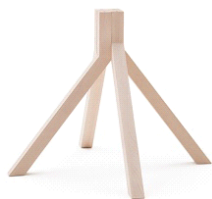

Grapevine (Occasional)

Manufacturer: Billiani, Italy

Product Code

Description

Price

Various heights and sizes of tables, with frames in stained or lacquered solid walnut or beechwood or black or white lacquered steel, chromed, carbon, copper, brass. The wide range of tops available comprises walnut or beech, lacquered or laminated MDF, HPL, white or black marble.

761

Base - Stained beech or walnut frame, 52cm High

70 x 70 x 52 cm - 27.6" x 27.6" x 20.5"

Stained beech frame

\$891

Walnut frame

\$1,139

Surcharge for RAL/NCS stain-lacquer >5pcs