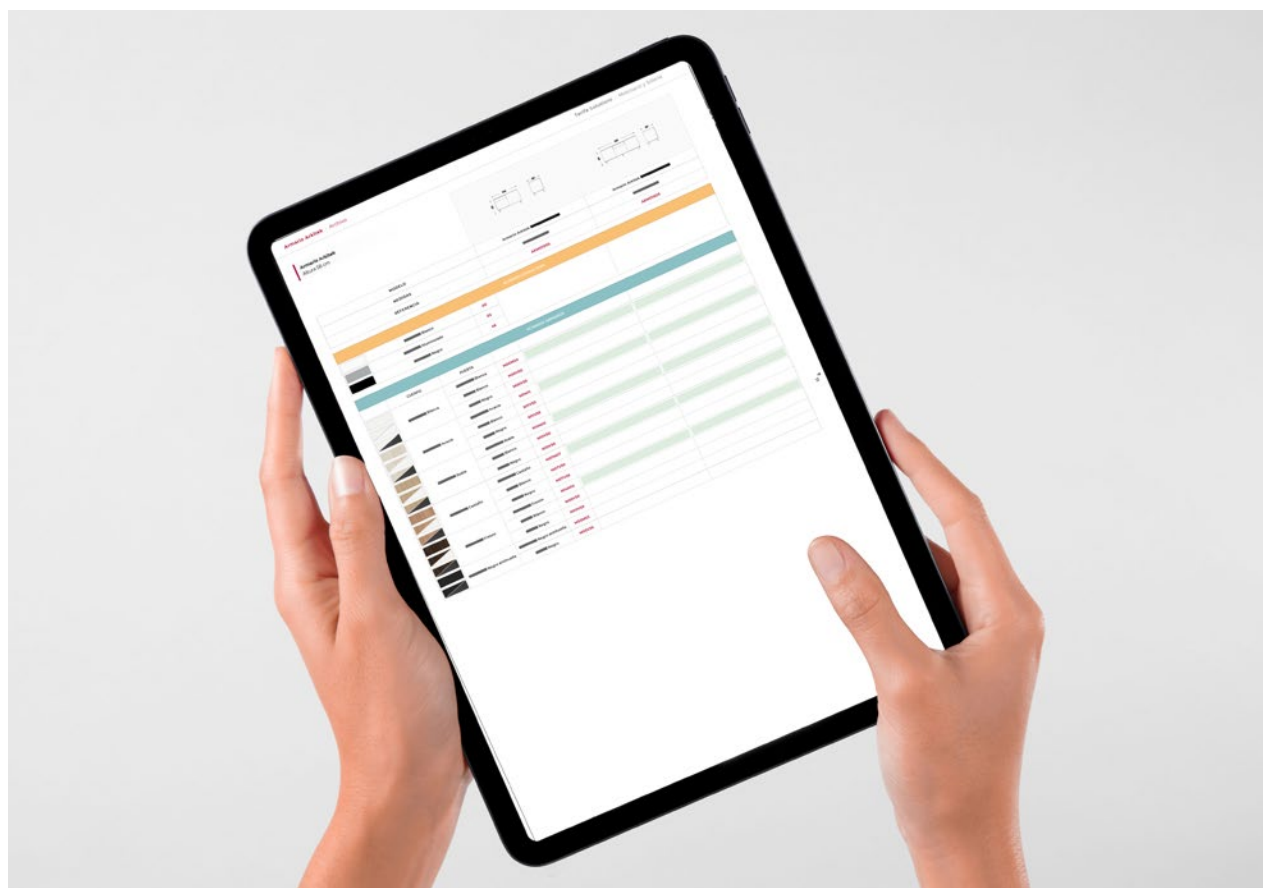

Finishes available

MFC

Glass

Structure

How to code a reference

- 1 At the beginning of the coding and price tables of our price list, you will find the available models and their prices, as well as the basic reference of the product.
- 2 The system is designed to code vertically, adding desired components to the product by selecting the reference digits. Creating a correlation that will form the final order reference.
- 3 The finishes of arms, bases, optional complements, supports and upholstery will be shown in different colors so that the location of their reference and price is intuitive.
- 4 At the end of each table we will have legends or informative notes about the product being offered. Please read carefully to avoid confusion or mistakes when ordering.
- 5 This catalog has an interactive menu that will facilitate the user's navigation. It is located at the bottom of each page and from it you can go to the index, go back or even navigate within the family and the product displayed.