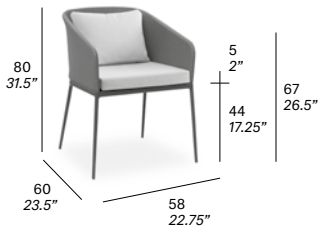

Senso chairs

- 1 Structure made of high resistance aluminum tube finished with polyester powder.
- 2 Seat frame provided with self-supporting mesh fabric.
- 3 Backrest upholstery comes in:
 - Batyline Eden
 - Batyline Eden Life
 - Sunbrella Sling
 - Premium Sunbrella Sling
- 4 Expanded poliurethane seat cushion with removable waterproof and fireproof cover made of polyester with special anti-mould and anti-bacterial treatment.
- 5 Back cushion and loose cushions padded with polyester fibre with removable waterproof and fireproof cover made of polyester with special anti-mould and anti-bacterial treatment.
- 6 Removable seat, back and loose cushion upholstered in G01 G202, G03 technical fabrics.
- 7 Injected PA spacers.

REF	ARTICLE	OPTIONS	TOTAL (CAD\$)
-----	---------	---------	---------------

C190 Dining armchair

- aluminum frame
- upholstered with technical fabrics

FRAME

fine textured

- 108 FT oxide, 110 FT bronze, 111 FT graphite, 113 FT sage, 120 FT off white, 122 FT pearl grey, 124 FT linen, 128 FT canyon red

protective cover

+ 783

4,5 kg — 9 kg / 0,34 m³

Decorative Cushions

REF	ARTICLE	OPTIONS	TOTAL (CAD\$)
-----	---------	---------	---------------

C997 Cushion

- | | |
|-------------------------------|-----|
| · G01 | 207 |
| · G02 | 267 |
| · G03 | 366 |
| · Limonta decorative cushions | 267 |
| · COM (1,40 / 1,50 > 0,50 m) | 207 |