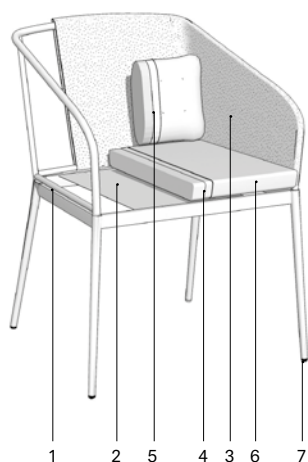

Senso chairs

- 1 Structure made of high resistance aluminum tube finished with polyester powder.
- 2 Seat frame provided with self-supporting mesh fabric.
- 3 Backrest upholstery comes in:
 - Batyline Eden
 - Batyline Eden Life
 - Sunbrella Sling
 - Premium Sunbrella Sling
- 4 Expanded poliurethane seat cushion with removable waterproof and fireproof cover made of polyester with special anti-mould and anti-bacterial treatment.
- 5 Back cushion and loose cushions padded with polyester fibre with removable waterproof and fireproof cover made of polyester with special anti-mould and anti-bacterial treatment.
- 6 Removable seat, back and loose cushion upholstered in G01 G202, G03 technical fabrics.
- 7 Injected PA spacers.

REF	ARTICLE	OPTIONS	TOTAL (CAD\$)
-----	---------	---------	---------------

C190 Dining armchair

- aluminum frame
- upholstered with technical fabrics

FRAME

fine textured

- 108 FT oxide, 110 FT bronze, 111 FT graphite, 113 FT sage, 120 FT off white, 122 FT pearl grey, 124 FT linen, 128 FT canyon red