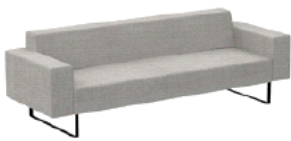

Upholstered sofa W.240cm with arms W.20cm and steel plate legs
COM: 780 cm - 8.6 yds

TET8460	Colours M1	$5,616	$5,877	$6,318	$6,669	$7,719	$8,598	$9,474	$8,616
TET8460	Colours M2	$5,646	$5,907	$6,348	$6,699	$7,749	$8,628	$9,504	$8,646