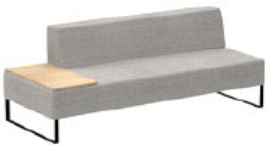

Upholstered modular seat Width 200cm with left side backrest Width 160cm, right table Width 40cm and steel plate legs

COM: 505 cm - 5.6 yds

TET8266	Colours M1	$4,893	$5,055	$5,322	$5,535	$6,180	$6,714	$7,251	$6,735
TET8266	Colours M2	$4,863	$5,025	$5,292	$5,505	$6,150	$6,684	$7,221	$6,705