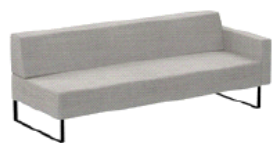

Product Code	Base/ Description	Fabric Categories							
		G2/COM	G3	G4	G5	G6	G7	G10	

Upholstered sofa W.210cm with right arm W.10cm and steel plate legs

COM: 655 cm - 7.2 yds

TET8530	Colours M1	\$4,968	\$5,187	\$5,550	\$5,841	\$6,711	\$7,437	\$8,163	\$7,455
TET8530	Colours M2	\$4,998	\$5,217	\$5,580	\$5,871	\$6,741	\$7,467	\$8,193	\$7,485