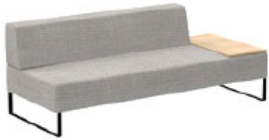

Tetris 2

Manufacturer: Inclass, Spain

Product Code	Base/ Description	Fabric Categories							
		G2/COM	G3	G4	G5	G6	G7	G10	

Upholstered modular seat Width 200cm with right side backrest Width 160cm, left table Width 40cm and steel plate legs.

COM: 505 cm - 5.6 yds

TET8264	Colours M1	$4,863	$5,025	$5,292	$5,505	$6,150	$6,684	$7,221	$6,705
TET8264	Colours M2	$4,893	$5,055	$5,322	$5,535	$6,180	$6,714	$7,251	$6,735