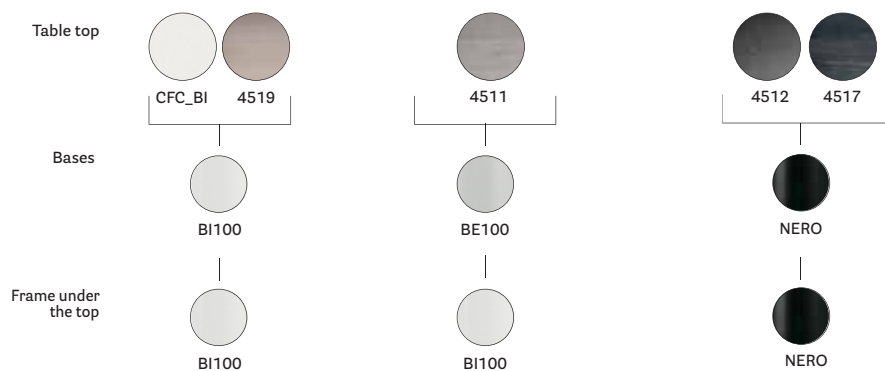

Top, frame and frame top finishes