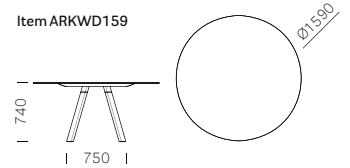

### TECHNICAL DETAILS

Item ARK139X139

Item ARKW139X139

Item ARKD139

Item ARKWD139

Item ARKD159

Item ARKWD159

Prices refer to combinations provided for the pricelist. Other standard powder-coated finishes available on request, price surcharge € 110,00 (each table)