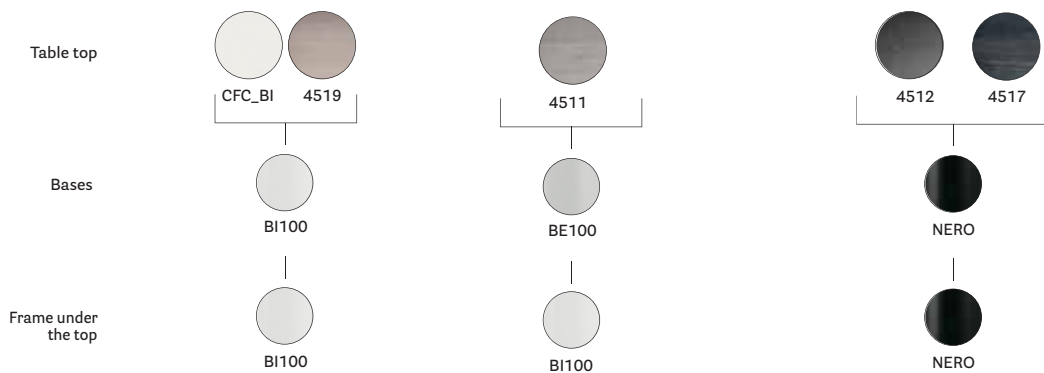

Top, frame and frame top finishes