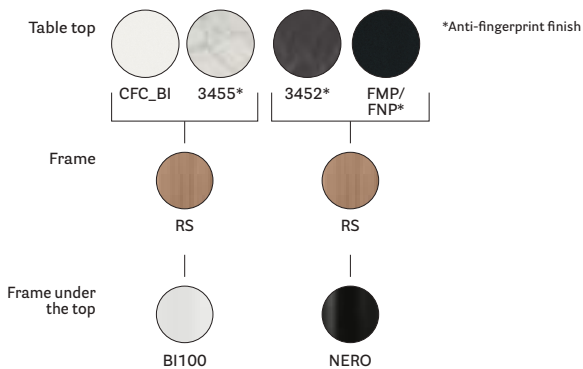

### Top, frame and frame top finishes

## ARKI-TABLE Wood - Compact & Fenix

Fixed tables

Frame			Solid laminate top included			
Item	Sizes	Finish	CFC_BI (mm 6) white core	FNP_NE (mm 6) black core	FNP_3452 (mm 6) black core	FNP_3455 (mm 6) white core
ARKW200X100	2000X1000	RS	€ 1.512,50	€ 1.694,00	€ 1.754,50	€ 1.996,50
ARKW240X100	2400X1000		€ 1.573,00	€ 2.009,00	€ 2.372,00	€ 2.807,50
ARKW240X120	2400X1200		€ 1.658,00	€ 2.093,50	€ 2.456,50	€ 2.892,00
ARKW300X100	3000X1000		€ 1.875,50	€ 2.190,50	€ 2.553,50	€ 2.989,00
ARKW300X120	3000X1200		€ 1.936,00	€ 2.251,00	€ 2.614,00	€ 3.049,50
ARKW360X120	3600X1200		€ 2.238,50	€ 2.541,00	€ 2.662,00	€ 3.085,50