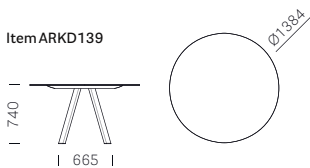

ARKI-TABLE - Fenix®

Fixed tables / Tavoli fissi

Frame			Solid laminate top included	
Item	Sizes	Finish	FNP_NE (mm 10) black core	
ARK139X139	1384X1384	Powder coated	€ 1.402,50	
ARKD139	Ø 1384		€ 1.387,50	
ARKD159	Ø 1590		€ 1.627,50	
ARKW139X139	1384X1384	RS	€ 1.608,50	
ARKWD139	Ø 1384		€ 1.593,00	
ARKWD159	Ø 1590		€ 1.833,50	

TECHNICAL DETAILS

Prices refer to combinations provided for the pricelist. Other standard powder-coated finishes available on request, price surcharge € 110,00 (each table)

Top, frame and frame top finishes

Table top			*Anti-fingerprint finish
	FNP*	FNP*	
Bases			
	NERO	RS	
Frame under the top			
	NERO	NERO