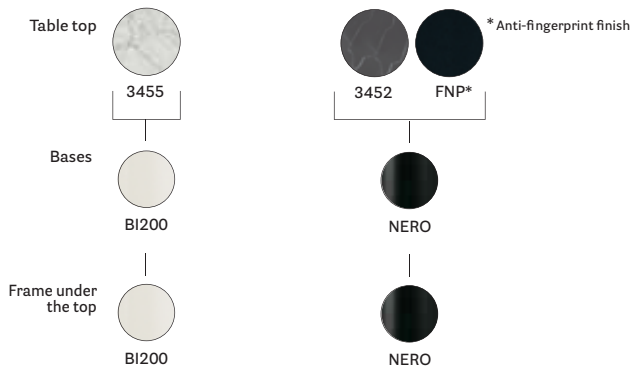

### Top, frame and frame top finishes

## ARKI-TABLE - Fenix®

Fixed tables

Frame			Solid laminate top included		
Item	Sizes	Finish	FNP_NE (mm 6) black core	FNP_3452 (mm 6) black core	FNP_3455 (mm 6) white core
ARK107_200X79	2000X790	Powder coated	<b>€ 1.573,00</b>	<b>€ 1.633,50</b>	<b>€ 1.996,50</b>
ARK107_200X79CC					

### TECHNICAL DETAILS

Prices refer to combinations provided for the pricelist. Other standard powder-coated finishes available on request, price surcharge € 110,00 (each table)