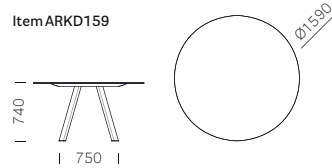

### TECHNICAL DETAILS

Item ARK139X139

Item ARKW139X139

Item ARKD139

Item ARKWD139

Item ARKD159

Item ARKWD159

Prices refer to combinations provided for the pricelist. Other standard powder-coated finishes available on request, price surcharge € 110,00 (each table)