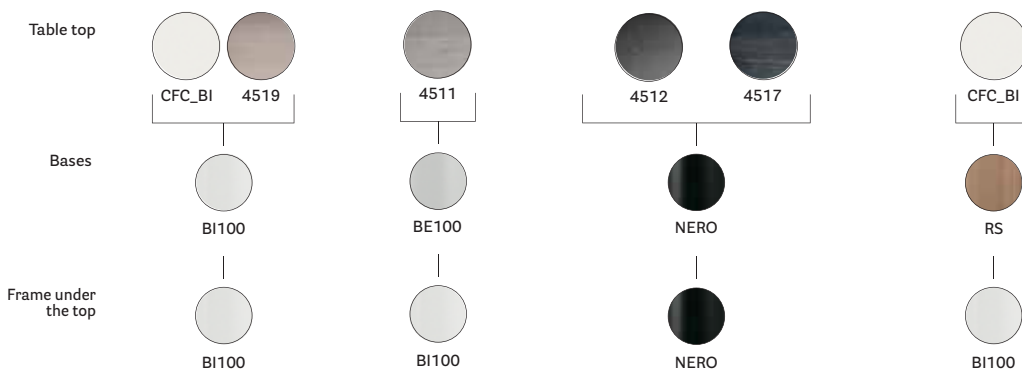

Top, frame and frame top finishes