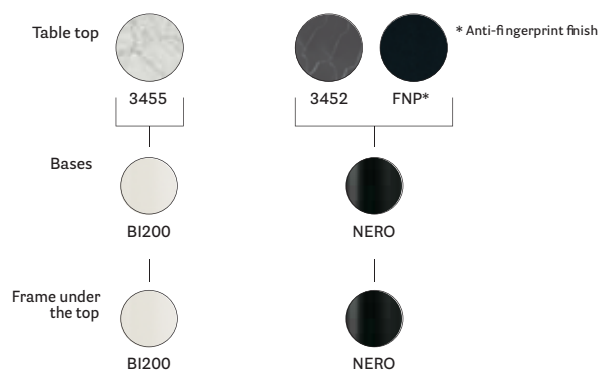

### Top, frame and frame top finishes

## ARKI-TABLE - Fenix®

Fixed tables

Frame			Solid laminate top included		
Item	Sizes	Finish	FNP_NE (mm 6) black core	FNP_3452 (mm 6) black core	FNP_3455 (mm 6) white core
ARK200X100	2000X1000	Powder coated	€ 1.452,00	€ 1.512,50	€ 1.875,50
ARK240X100	2400X1000		€ 1.767,00	€ 2.130,00	€ 2.686,50
ARK240X120	2400X1200		€ 1.851,50	€ 2.214,50	€ 2.771,00
ARK300X100	3000X1000		€ 1.948,50	€ 2.311,50	€ 2.868,00
ARK300X120	3000X1200		€ 2.009,00	€ 2.372,00	€ 2.928,50
ARK360X120	3600X1200		€ 2.299,00	€ 2.420,00	€ 2.964,50

### TECHNICAL DETAILS / Dettagli tecnici

Prices refer to combinations provided for the pricelist. Other standard powder-coated finishes available on request, price surcharge € 110,00 (each table)