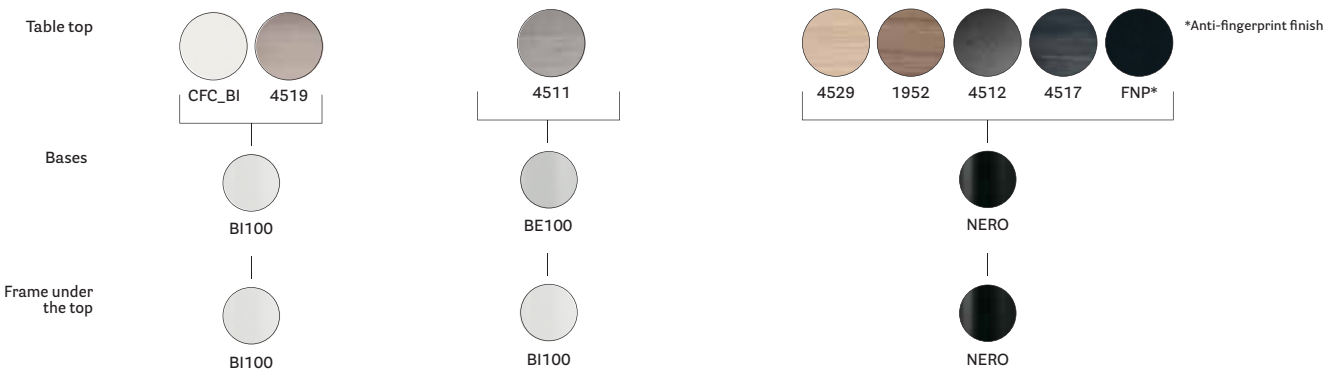

Top, frame and frame top finishes