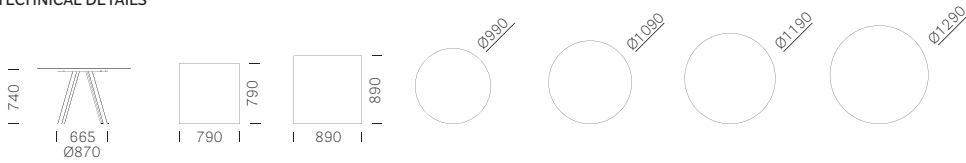

TECHNICAL DETAILS

Top and frame finishes

Table top

CFP_BI

*Anti-fingerprint finish

COP_FNP*

Bases

BI100

NERO

On request other standard colours powder coated available - same price