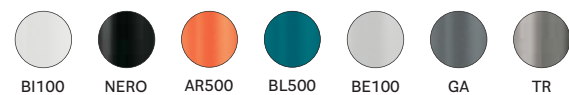

Frame finishes