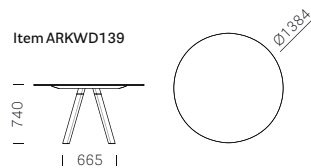

### TECHNICAL DETAILS

Item ARK139X139

Item ARKW139X139

Item ARKD139

Item ARKWD139

Item ARKD159

Item ARKWD159

Prices refer to combinations provided for the pricelist. Other standard powder-coated finishes available on request, price surcharge € 110,00 (each table)