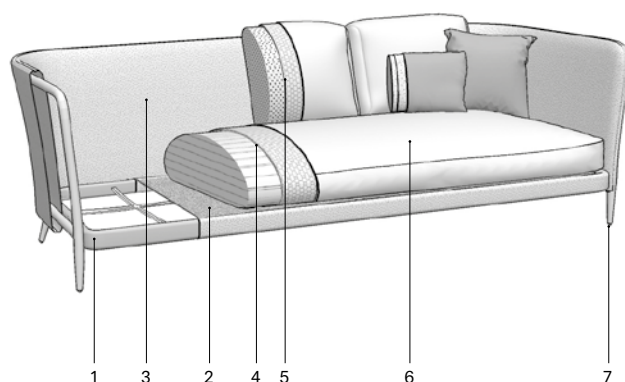

Käbu

Manufacturer: Expormim, Spain

Käbu Javier Pastor, 2014

---

1. 1 Structure made of high resistance aluminum tube finished with polyester powder.
2. 2 Seat frame provided with self-supporting mesh fabric.
3. 3 Backrest upholstery comes in:
   - Batyline Eden
   - Batyline Eden Life
   - Sunbrella Sling
   - Premium Sunbrella Sling
4. 4 Expanded poliurethane seat cushion with removable waterproof and fireproof cover made of polyester with special anti-mould and anti-bacterial treatment.
5. 5 Back cushion and loose cushions padded with polyester fibre with removable waterproof and fireproof cover made of polyester with special anti-mould and anti-bacterial treatment.
6. 6 Removable seat, back and loose cushion upholstered in G01 G202, G03 technical fabrics.
7. 7 Injected PA spacers.