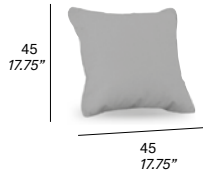

Decorative Cushions

REF	ARTICLE	OPTIONS	TOTAL (CAD$)

C997 Cushion