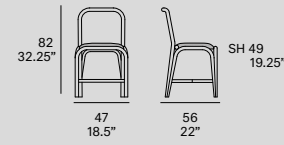

fontal

[en] Collection with structure made of peeled and tinted natural rattan of 32 mm/1.26" diameter. Finished with a three step water-based coating (dye, base coat and top coat) highly resistant to solar radiation thanks to UV filters. Different options: seat made of natural tinted wicker ("octagonal wicker") and only seat or both seat and backrest upholstered. Possibility of customization through a wide variety of high performance technical fabrics. Protective caps with removable plastic-felt inserts.

[fr] Collection avec structure en rotin naturel pelé et teinté de 32 mm de calibre. Fini avec un revêtement triphasé (colorant, fond et finition) avec des filtres UV qui le rendent très résistant au rayonnement solaire. Les finitions utilisées sont à base d'eau. Plusieurs options: option d'assise fabriquée en cannage naturel teinté ("octagonal wicker") et option uniquement assise ou assise et dossier rembourré. Possibilité de personnalisation grâce à une grande variété de tissus techniques à haute performance d'utilisation. Tampons de protection réversibles en plastique-feutre.

oscar tusquets blanca, 2012/2017

T010 U

Upholstered dining chair
Chaise tapissée