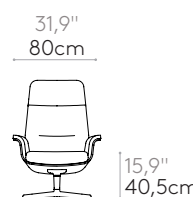

COM 140cm / 55,1" per unit

1 unit 183cm / 72"

8 or more units 181,5cm / 71,5"

*COM will be priced as G2