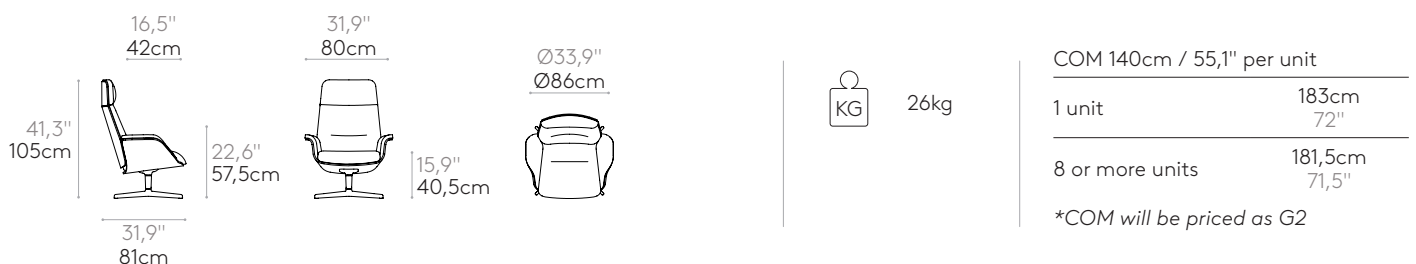

Seat & back: made with an inner steel frame covered with moulded polyurethane foam with a density of 50 kg/m³ and soft fibre.

Outer wooden cover: made of oak plywood. Available in all the oak finishes of our swatch card.

Base: made of cast aluminum. Finished in black micro-textured powder coat as standard. Polished finish or micro-textured powder coated in white are available upon request.

Four spoke aluminum base with self-return column. The seat height is not adjustable.

Glides: plastic glides as standard. Felt glides are available with an upcharge.

Headrest: adjustable in height and angle.

Reclining backrest: can be locked in any position.

Code	Base	Upholstery	G2	G3	G4	G5	G6	G7	G10
REV0210	Black		$5,883	$5,985	$6,069	$6,312	$6,516	$6,720	$6,561