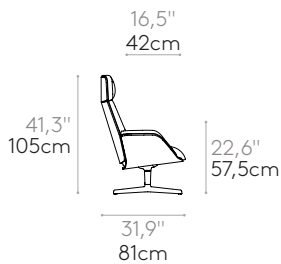

COM 140cm / 55,1" per unit

1 unit 183cm / 72"

8 or more units 181,5cm / 71,5"

*COM will be priced as G2