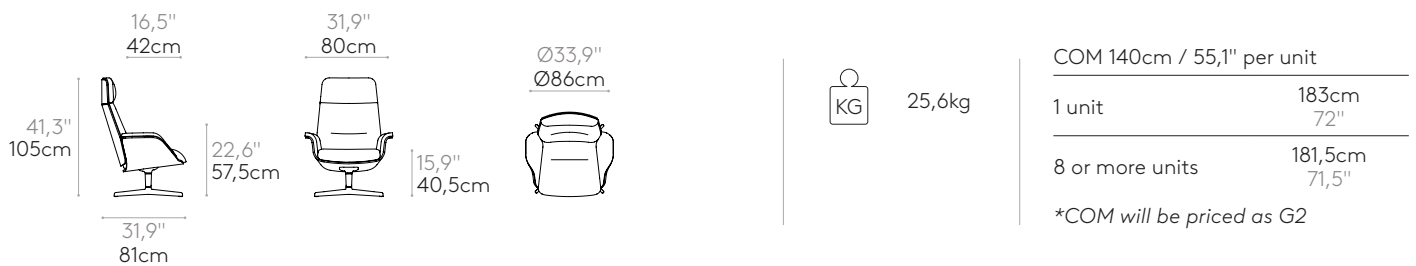

Seat & back: made with an inner steel frame covered with moulded polyurethane foam with a density of 50 kg/m³ and soft fibre.

Outer wooden cover: made of oak plywood. Available in all the oak finishes of our swatch card.

Base: made of cast aluminum. Finished in black micro-textured powder coat as standard. Polished finish or micro-textured powder coated in white are available upon request.

Four spoke aluminum base with self-return column. The seat height is not adjustable.

Glides: plastic glides as standard. Felt glides are available with an upcharge.

Headrest: Adjustable in height and angle.

Code	Base	Upholstery	G2	G3	G4	G5	G6	G7	G10
REV0110	Black		$5,277	$5,379	$5,463	$5,706	$5,910	$6,114	$5,955