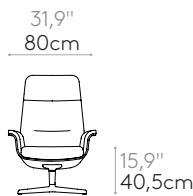

COM 140cm / 55,1" per unit

1 unit 183cm / 72"

8 or more units 181,5cm / 71,5"

*COM will be priced as G2