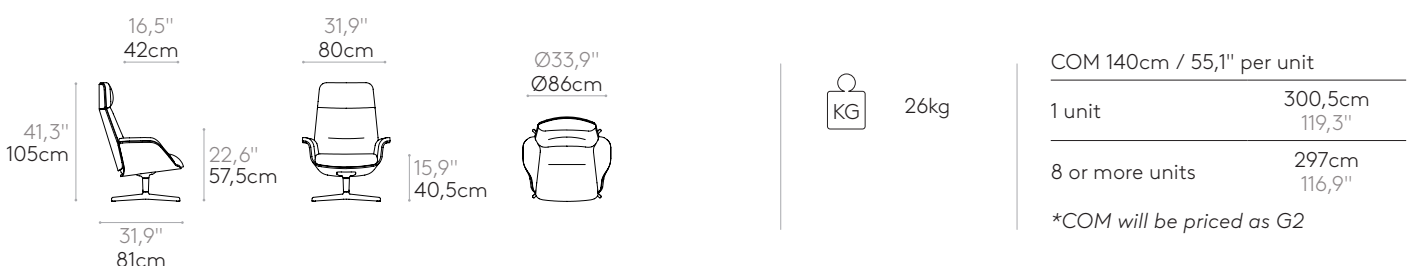

Seat & back: made with an inner steel frame covered with moulded polyurethane foam with a density of 50 kg/m³ and soft fibre.

Base: made of cast aluminum. Finished in black micro-textured powder coat as standard. Polished finish or micro-textured powder coated in white are available upon request. Four spoke aluminum base with self-return column. The seat height is not adjustable.

Glides: plastic glides as standard. Felt glides are available with an upcharge.

Headrest: adjustable in height and angle.

Reclining backrest: can be locked in any position.

Code	Base	Upholstery	G2	G3	G4	G5	G6	G7	G10
REV0230	Black		$5,403	$5,574	$5,712	$6,123	$6,465	$6,807	$6,513