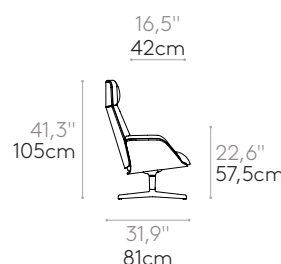

COM 140cm / 55,1" per unit

1 unit 183cm / 72"

8 or more units 181,5cm / 71,5"

*COM will be priced as G2