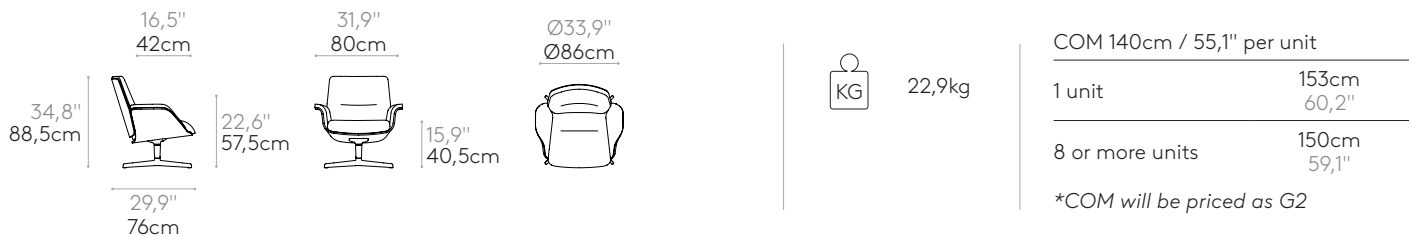

Rever

Manufacturer: Inclass, Spain

Lounge armchair with medium back, outer shell in oak veneer and 4 spoke aluminum swivel base

Seat & back: made with an inner steel frame covered with moulded polyurethane foam with a density of 50 kg/m³ and soft fibre.

Outer wooden cover: made of oak plywood. Available in all the oak finishes of our swatch card.

Base: made of cast aluminum. Finished in black micro-textured powder coat as standard. Polished finish or micro-textured powder coated in white are available upon request.

Four spoke aluminum base with self-return column. The seat height is not adjustable.

Glides: plastic glides as standard. Felt glides are available with an upcharge.

Code	Base	Upholstery	G2	G3	G4	G5	G6	G7	G10
REV0010	Black		$4,776	$4,886	$4,938	$5,154	$5,331	$5,511	$5,358