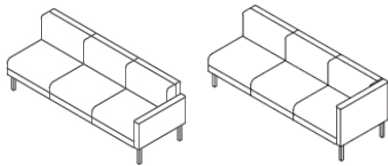

Right Arm Two Seat Chaise

2601 - LA	Low Arm	COM: 525.78 cm - 5.75 yds	\$3,354	\$3,763	\$6,303
2601 - HA	High Arm	COM: 548.64 cm - 6 yds	\$2,044	\$3,864	\$6,471

Left Arm Two Seat Chaise

2602 - LA	Low Arm	COM: 525.78 cm - 5.75 yds	\$3,354	\$3,763	\$5,268
2602 - HA	High Arm	COM: 548.64 cm - 6 yds	\$3,444	\$3,864	\$6,471

2701 - LA	Low Arm	COM: 708.66 cm - 7.75 yds	\$5,179	\$5,830	\$9,841
2701 - HA	High Arm	COM: 731.52 cm - 8 yds	\$5,264	\$5,926	\$10,003

Left Arm Three Seat Chaise

2702 - LA	Low Arms	COM: 708.66 cm - 7.75 yds	\$5,179	\$5,830	\$9,841
2702 - HA	High Arm	COM: 731.52 cm - 8 yds	\$5,264	\$5,926	\$8,338