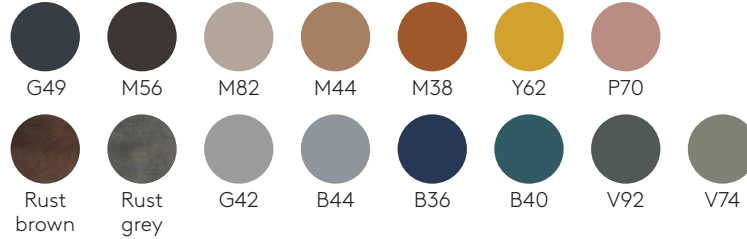

Marcus

Manufacturer: Inclass, Spain

Legs

M1 colours

M2 colours

Tusch Seating International Inc.
251 Bartley Dr. Unit #4
Toronto, ON M4A 2N7 Canada
www.tuschseating.com

T 416.368.6100
F 416.368.4477
T 888.368.6101
info@tuschseating.com