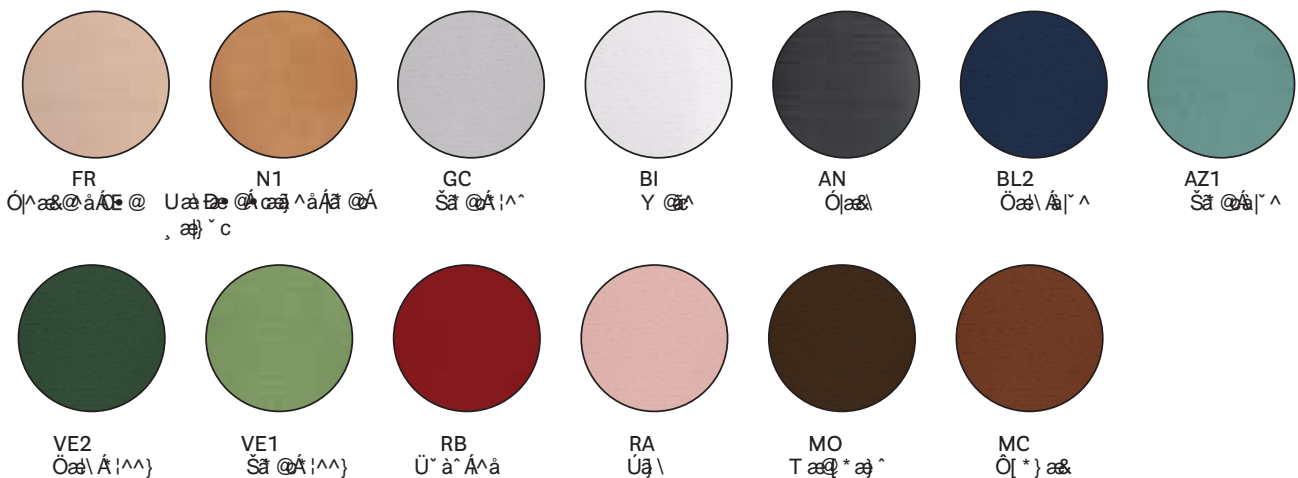

Jazz

Manufacturer: Pedrali, Italy

Product Code	Description	Powder Gold Coated	Gold Lacquered	Brushed Bronze	Antique Brass	Antique Copper	Titanium

3705

Armchair - Upholstered seat and plywood back, steel tube frame.

COM: 40 cm - 0.45 yds

COM*	$844	$1,106	$1,181	$1,181	$1,181	$1,181

3716

Curved Back Armchair - Upholstered seat and back, steel tube frame

COM: 160 cm - 1.75 yds

Upholstered with Category C Fabrics	$1,601	$1,864	$1,924	$1,924	$1,924	$1,924
Upholstered with Category D Fabrics	$1,763	$2,025	$2,085	$2,085	$2,085	$2,085
Upholstered with Category E Fabrics	$2,040	$2,303	$2,363	$2,363	$2,363	$2,363
Upholstered with Category G Fabrics	$2,040	$2,303	$2,363	$2,363	$2,363	$2,363
Upholstered with Category H Fabrics	$1,661	$1,924	$1,984	$1,984	$1,984	$1,984
COM*	$1,455	$1,718	$1,778	$1,778	$1,778	$1,778

COM Orders are subject to following charges per manufacturer: $18 per yard (any fabric) - Minimum: $200.(*)
Minimum order 10 pcs each fabric colour. Feasibility to be approved.
Trolley (1391.100) - Silver Powder Coated :$554

Lacquered wood with visible grains