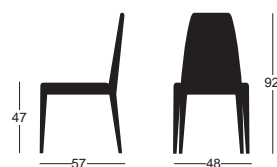

Wooden chair with turned wooden legs, optional upholstered legs. Flexible back.

Ref: 341B Silla baja / Low chair

Ref: 341B

Ref: 341BBT Sillon / Armchair

Ref: 341BBT

Ref: 340A Silla alta / High chair

Ref: 340A