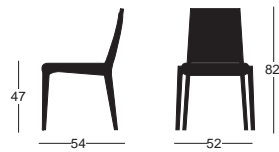

Wooden chair with turned wooden legs, optional upholstered legs. Flexible back.

Ref: 341B Silla baja / Low chair

Ref: 341B

Ref: 341BBT Sillon / Armchair

Ref: 341BBT

Ref: 340A Silla alta / High chair

Ref: 340A

Ref: 350A Silla alta / High chair

Ref: 350A

Ref: 351B Silla baja / Low chair

Ref: 351B

Ref: 351B BM Sillon / Armchair

Ref: 351B BM

Infinity

by Vicente Soto