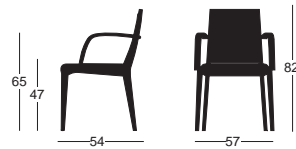

Ref: 350A Silla alta / High chair

Ref: 350A

Ref: 351B Silla baja / Low chair

Ref: 351B

Ref: 351B BM Sillon / Armchair

Ref: 351B BM

Infinity

by Vicente Soto

Sillas tapizadas. Respaldo flexible. Base de patín de acero cromado o epoxi. Apilable.

Stackable chair. Flexible back. Iron rod skid base chromed or epoxy painted.

Ref: 330C Respaldo alto patín cromo / High back, chromed iron rod frame