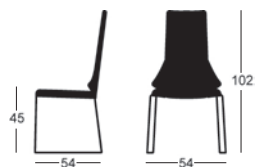

Ref: 330B Respaldo alto, patín epoxi blanco / High back, white iron rod frame