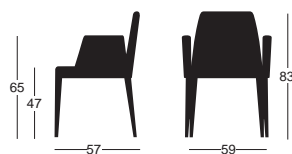

Wooden chair with turned wooden legs, optional upholstered legs. Flexible back.

Ref: 341B Silla baja / Low chair

Ref: 341B

Ref: 341BBT Sillon / Armchair

Ref: 341BBT

Ref: 340A Silla alta / High chair

Ref: 340A