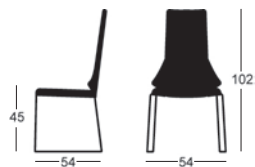

Ref: 350A Silla alta / High chair

Ref: 350A

Ref: 351B Silla baja / Low chair

Ref: 351B

Ref: 351B BM Sillon / Armchair

Ref: 351B BM

Infinity

by Vicente Soto

Sillas tapizadas. Respaldo flexible. Base de patín de acero cromado o epoxi. Apilable.

Stackable chair. Flexible back. Iron rod skid base chromed or epoxy painted.

Ref: 330C Respaldo alto patín cromo / High back, chromed iron rod frame