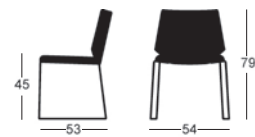

Ref: 333C Respaldo bajo patín cromo / Low back, chromed iron rod frame