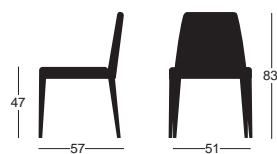

Wooden chair with turned wooden legs, optional upholstered legs. Flexible back.

Ref: 341B Silla baja / Low chair

Ref: 341B

Ref: 341BBT Sillon / Armchair

Ref: 341BBT

Ref: 340A Silla alta / High chair

Ref: 340A