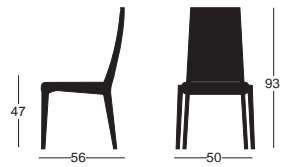

Wooden chair with turned wooden legs, optional upholstered legs. Flexible back.

Ref: 341B Silla baja / Low chair

Ref: 341B

Ref: 341BBT Sillon / Armchair

Ref: 341BBT

Ref: 340A Silla alta / High chair

Ref: 340A

Ref: 350A Silla alta / High chair

Ref: 350A

Ref: 351B Silla baja / Low chair

Ref: 351B

Ref: 351B BM Sillon / Armchair

Ref: 351B BM

Infinity

by Vicente Soto