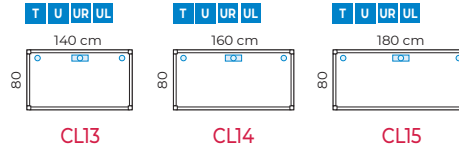

# COLECTIVA

By I+D+i Actiu

RECTANGULAR DESKS

50 cm wide

60 cm wide

69 cm wide

80 cm wide

EXECUTIVE AND MEETING DESKS

TRAINING TABLES

Tables with shelf and modesty panel - 74 cm Height

COFFEE TABLES

40 cm Height

### Technical Profile

- 1 35 x 20 mm beams with e=1,5 mm thickness and silver coating available.
- 2 40 x 40 mm legs with e=1,5 mm thickness and silver coating available.
- 3 Attachment brackets made from injected aluminum.
- 4 Support in different options, depending on the model.
- 5 Accessories anchored to the table top.
- 6 Cable trays for single desks 80 cm width, fixed to the table top.
- 7 Surfaces in different colours and finishes.