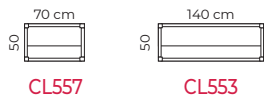

# COLECTIVA

By I+D+i Actiu

RECTANGULAR DESKS

50 cm wide

60 cm wide

69 cm wide

80 cm wide

EXECUTIVE AND MEETING DESKS

TRAINING TABLES

Tables with shelf and modesty panel - 74 cm Height

COFFEE TABLES

40 cm Height

### Technical Profile

- 1 35 x 20 mm beams with e=1,5 mm thickness and silver coating available.
- 2 40 x 40 mm legs with e=1,5 mm thickness and silver coating available.
- 3 Attachment brackets made from injected aluminum.
- 4 Support in different options, depending on the model.
- 5 Accessories anchored to the table top.
- 6 Cable trays for single desks 80 cm width, fixed to the table top.
- 7 Surfaces in different colours and finishes.

Model Dimensions (A x B)		CL513			CL519				
		50 <span style="border: 1px solid #ccc; padding: 2px;">140</span>			50 <span style="border: 1px solid #ccc; padding: 2px;">210</span>				
		<b>LEVELERS HEIGHT 74 cm CL513F</b>		<b>CASTORS HEIGHT 74 cm CL513J</b>	<b>CASTORS AND LEVELERS HEIGHT 74 cm CL513S</b>	<b>LEVELERS HEIGHT 74 cm CL519F</b>		<b>CASTORS AND LEVELERS HEIGHT 74 cm CL519S</b>	