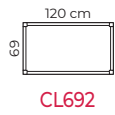

# COLECTIVA

By I+D+i Actiu

RECTANGULAR DESKS

50 cm wide

60 cm wide

69 cm wide

80 cm wide

EXECUTIVE AND MEETING DESKS

TRAINING TABLES

Tables with shelf and modesty panel - 74 cm Height

COFFEE TABLES

40 cm Height

### Technical Profile

- 1 35 x 20 mm beams with e=1,5 mm thickness and silver coating available.
- 2 40 x 40 mm legs with e=1,5 mm thickness and silver coating available.
- 3 Attachment brackets made from injected aluminum.
- 4 Support in different options, depending on the model.
- 5 Accessories anchored to the table top.
- 6 Cable trays for single desks 80 cm width, fixed to the table top.
- 7 Surfaces in different colours and finishes.

Model Dimensions (A x B)		CL513			CL519				
		50 <span style="border: 1px solid #ccc; padding: 2px;">140</span>			50 <span style="border: 1px solid #ccc; padding: 2px;">210</span>				
		<b>LEVELERS HEIGHT 74 cm CL513F</b>		<b>CASTORS HEIGHT 74 cm CL513J</b>	<b>CASTORS AND LEVELERS HEIGHT 74 cm CL513S</b>	<b>LEVELERS HEIGHT 74 cm CL519F</b>		<b>CASTORS AND LEVELERS HEIGHT 74 cm CL519S</b>	