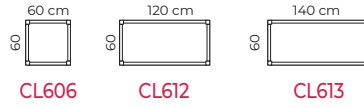

# COLECTIVA

By I+D+i Actiu

RECTANGULAR DESKS

50 cm wide

60 cm wide

69 cm wide

80 cm wide

EXECUTIVE AND MEETING DESKS

TRAINING TABLES

Tables with shelf and modesty panel - 74 cm Height

COFFEE TABLES

40 cm Height

### Technical Profile

- 1 35 x 20 mm beams with e=1,5 mm thickness and silver coating available.
- 2 40 x 40 mm legs with e=1,5 mm thickness and silver coating available.
- 3 Attachment brackets made from injected aluminum.
- 4 Support in different options, depending on the model.
- 5 Accessories anchored to the table top.
- 6 Cable trays for single desks 80 cm width, fixed to the table top.
- 7 Surfaces in different colours and finishes.

Model Dimensions (A x B)		CL513			CL519				
		50 <span style="border: 1px solid #ccc; padding: 2px;">140</span>			50 <span style="border: 1px solid #ccc; padding: 2px;">210</span>				
		<b>LEVELERS HEIGHT 74 cm CL513F</b>		<b>CASTORS HEIGHT 74 cm CL513J</b>	<b>CASTORS AND LEVELERS HEIGHT 74 cm CL513S</b>	<b>LEVELERS HEIGHT 74 cm CL519F</b>		<b>CASTORS AND LEVELERS HEIGHT 74 cm CL519S</b>	