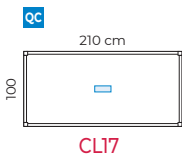

# COLECTIVA

By I+D+i Actiu

RECTANGULAR DESKS

50 cm wide

60 cm wide

69 cm wide

80 cm wide

EXECUTIVE AND MEETING DESKS

TRAINING TABLES

Tables with shelf and modesty panel - 74 cm Height

COFFEE TABLES

40 cm Height

## Cable Access Desks

T Wiring Access	Q Wiring Access	U Wiring Access
		
<b>Maximum opening: 90°</b>	<b>Maximum opening: 110°</b>	
<ul style="list-style-type: none"> <li>-ABS injected lid</li> <li>-Frame injected in ABS</li> <li>-Injection-moulded polyamide clamping clips PA</li> <li>-Black bristle brush with zinc-plated plate profile</li> <li>-Polyamide guides for adjustment according to the thickness of the surface between 13 and 30 mm</li> <li>-Dimensions: 25 x 11,7 cm</li> </ul>	<ul style="list-style-type: none"> <li>-Black die-cast aluminium frame</li> <li>-Die-cast aluminium lid</li> <li>-Aluminium guides for adjustment according to the thickness of the surface between 13 and 30 mm</li> <li>-Dimensions: 30,5 x 12,1 cm</li> </ul>	<ul style="list-style-type: none"> <li>-80 mm diameter polypropylene cover for wiring to the bottom.</li> <li>-The upper part incorporates a small flange for small cable passage and allows the complete cover to be removed for cable passage.</li> <li>-Dimensions: Ø 8 cm</li> </ul>

**SUPERIOR CABLE ACCESS LOCATION TO CABLING AND CONNECTIONS**

RECTANGULAR DESKS - 80 cm WIDE

**Front access**

T U

**Right lateral access**

UR

**Left lateral access**

UL