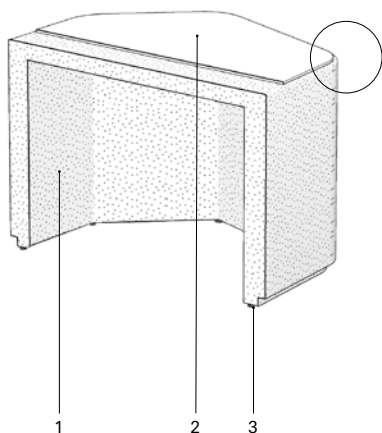

### Altherr Désile Park, 2022

**[en]** Structure made of lacquered MDF board.  
Optional tempered glass top.

**[fr]** Structure fabriquée en MDF laquée. Verre trempé de plateau en option.

- 1 Structure made of lacquered MDF board.
- 2 Optional tabletop:
  - Tempered glass top 6 mm/0.24" thick. (ref. C708, C710)
  - Tempered glass top 8 mm/0.31" thick. (ref. C709)
- 3 "SYNO®" protective caps.

Optional tabletop:

side view

- tempered glass top 6 mm/0.24" thick. (ref. T708, T710)
- tempered glass top 8 mm/0.31" thick. (ref. T709)

## Talo Indoor

Manufacturer: Expormim, Spain

REF	OPTIONS	TOTAL (CAD\$)
<b>T708</b>	<b>Hexagonal coffee table</b>	
	<b>lacquered base</b> · LT02 light grey, LT09 champagne, LT10 bronze, LT11 graphite, L5 taupe, L14 japanese red, L16 navy blue, L17 forest green	2,346
51x46x30 20" x 18" x 11.75"	<b>glass top 6 mm/0.24"</b> · tempered glass	+681
	 14,2 kg —  17 kg / 0,10 m <sup>3</sup> — (without glass top option)	
	 17 kg —  20 kg / 0,10 m <sup>3</sup> — (with glass top option)	
<b>T709</b>	<b>Hexagonal coffee table</b>	
	<b>lacquered base</b> · LT02 light grey, LT09 champagne, LT10 bronze, LT11 graphite, L5 taupe, L14 japanese red, L16 navy blue, L17 forest green	3,825
100x92x23 39.25" x 36.25" x 9"	<b>glass top 8 mm/0.31"</b> · tempered glass	+1,344
	 34,8 kg —  39 kg / 0,29 m <sup>3</sup> — (without glass top option)	
	 46 kg —  56 kg / 0,35 m <sup>3</sup> — (with glass top option)	
<b>T710</b>	<b>Hexagonal side table</b>	
	<b>lacquered base</b> · LT02 light grey, LT09 champagne, LT10 bronze, LT11 graphite, L5 taupe, L14 japanese red, L16 navy blue, L17 forest green	2,013
36x32x48 14.25" x 12.5" x 19"	<b>glass top 6 mm/0.24"</b> · tempered glass	+672
	 14 kg —  17 kg / 0,08 m <sup>3</sup> — (without glass top option)	
	 16 kg —  19 kg / 0,08 m <sup>3</sup> — (with glass top option)	