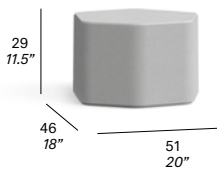

- 1 UHPC concrete base.
- 2 Optional tabletop:
 - Tempered glass top 6 mm/0.24" thick (ref. C708, C710).
 - Tempered glass top 8 mm/0.31" thick (ref. C709).
- 3 "SYNO®" protective caps.

Optional tabletop:

- tempered glass top 6 mm/0.24" thick. (ref. C708, C710)
- tempered glass top 8 mm/0.31" thick. (ref. C709)

Talo Outdoor

Manufacturer: Expormim, Spain

REF	A	OPTIONS	TOTAL (CAD\$)
-----	---	---------	---------------

C708 Hexagonal coffee table

concrete base · C1 stone, C2 slate, C3 terracotta	4,269
---	-------

glass top 6 mm/0.24" · tempered glass	+681
---	------

protective cover	+534
-------------------------	------

34 kg — 44 kg / 0,10 m³ — (without glass top option)
 37 kg — 47 kg / 0,10 m³ — (with glass top option)

C709 Hexagonal coffee table

concrete base · C1 stone, C2 slate, C3 terracotta	6,878
---	-------

glass top 8 mm/0.31" · tempered glass	+1,344
---	--------