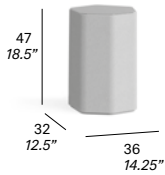

34 kg — 44 kg / 0,10 m³ — (without glass top option)
 37 kg — 47 kg / 0,10 m³ — (with glass top option)

C709 Hexagonal coffee table

concrete base · C1 stone, C2 slate, C3 terracotta	6,878
---	-------

glass top 8 mm/0.31" · tempered glass	+1,344
---	--------

protective cover	+714
-------------------------	------

70 kg — 107 kg / 0,40 m³ — (without glass top option)
 84 kg — 121 kg / 0,45 m³ — (with glass top option)

Talo Outdoor

Manufacturer: Expormim, Spain

REF	A	OPTIONS	TOTAL (CAD\$)
-----	---	---------	---------------

C710 Hexagonal side table

concrete base · C1 stone, C2 slate, C3 terracotta	3,942
---	-------

glass top 6 mm/0.24" · tempered glass	+672
---	------