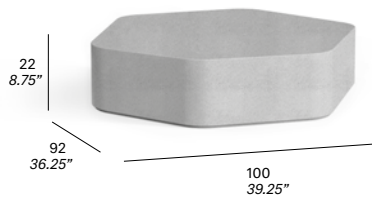

- tempered glass top 6 mm/0.24" thick. (ref. C708, C710)
- tempered glass top 8 mm/0.31" thick. (ref. C709)

Talo Outdoor

Manufacturer: Expormim, Spain

REF	A	OPTIONS	TOTAL (CAD\$)
-----	---	---------	---------------

C708 Hexagonal coffee table

concrete base · C1 stone, C2 slate, C3 terracotta	4,269
---	-------

glass top 6 mm/0.24" · tempered glass	+681
---	------

protective cover	+534
-------------------------	------

34 kg — 44 kg / 0,10 m³ — (without glass top option)
 37 kg — 47 kg / 0,10 m³ — (with glass top option)

C709 Hexagonal coffee table

concrete base · C1 stone, C2 slate, C3 terracotta	6,878
---	-------

glass top 8 mm/0.31" · tempered glass	+1,344
---	--------