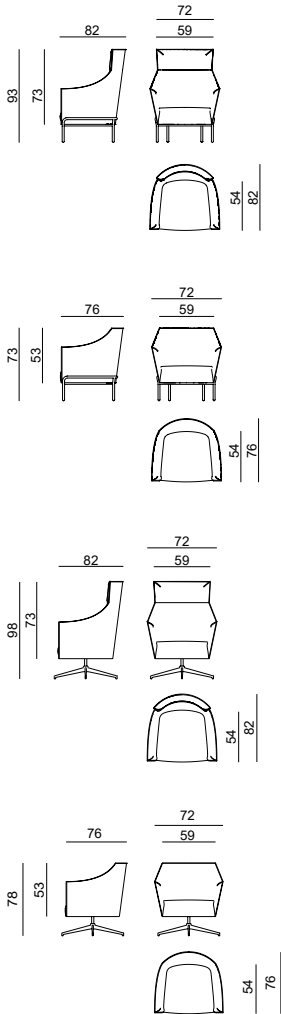

Upholstery

Seams on arms and backs.

Standing

Different options for structure.

- Tubular base.
- Rotating base.

Calvin

Manufacturer: Lebom, Spain

Calvin	Fabrics				
	P0 COM	P1	P2	P3	Vol (ft ³)
	CAD \$				
High armchair 109100	\$3,036	\$3,260	\$3,485	\$3,709	27.46
Low armchair 109101	\$2,950	\$3,160	\$3,371	\$3,581	27.46
High swivel armchair 109102	\$3,036	\$3,260	\$3,485	\$3,709	27.46
Low swivel armchair 109103	\$2,950	\$3,160	\$3,371	\$3,581	27.46