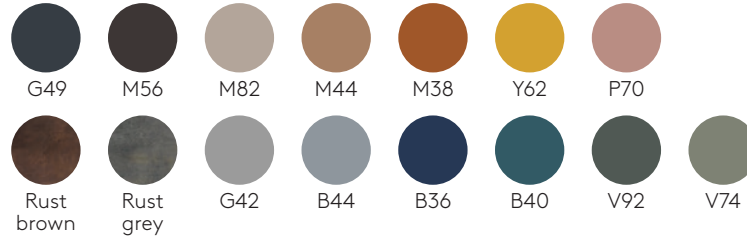

Horizontal stitching upholstery (upcharge)

VAR0180TA

\$144

Soft fiber upholstery (upcharge)

VAR0182TA

\$96

Side tabletop for bench. Can be placed in any position.

VAR0160MA Lacquered MDF - Colours W1 \$396

VAR0160MA Lacquered MDF - Colours W2 \$441

Set of 4 felt glides for steel swivel base (upcharge)

VAR0160OP

\$24

Set of 4 (per bench) Floor fasteners

\$195

Varya Tapiz Bench

Manufacturer: Inclass, Spain

COM Orders are subject to following charges per manufacturer: \$18 per yard (any fabric) - Minimum: \$200.

M1 colours

M2 colours

Aluminum bases

Tusch Seating International Inc.
251 Bartley Dr. Unit #4
Toronto, ON M4A 2N7 Canada
www.tuschseating.com