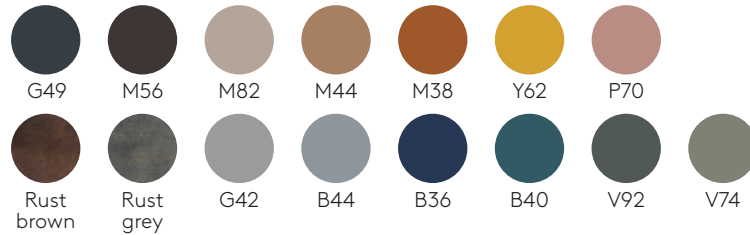

### Ecoplas seat shells (100% recycled polypropylene)

### Steel parts

#### M1 colours

#### M2 colours