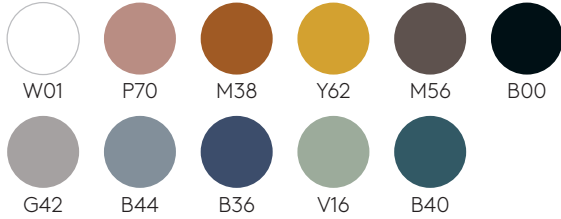

Varya Bench

Manufacturer: Inclass, Spain

Polypropylene seat shells