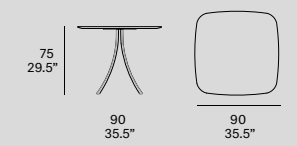

T904 E
—
Dining table stand with elliptical top
Pied de table avec dessus elliptique