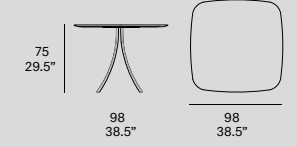

T904 E
—
Dining table stand with elliptical top
Pied de table avec dessus elliptique