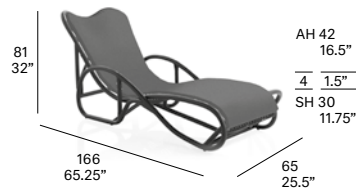

Reposo, Studio expormim, 2012

Rattan 70s reedited

Ref. Article Total (CAD\$)

T160 "Reposo" Chaise longue

rattan¹ \$3,361

cushions

- G1 \$4,553
- G2 \$5,339
- G3 \$5,994
- COM (1,40 / 1,50 > 1,95 m) \$4,356

 12 kg –  16 kg / 0,97 m³ –  145, 147