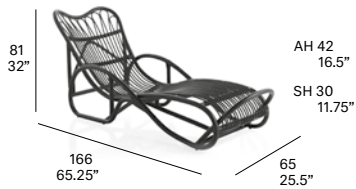

Reposo, Studio expormim, 2012

Rattan 70s reedited

Ref. Article Total (CAD\$)

T160 "Reposo" Chaise longue

rattan¹ \$3,361

cushions

- G1 \$4,553
- G2 \$5,339
- G3 \$5,994
- COM (1,40 / 1,50 > 1,95 m) \$4,356

 12 kg –  16 kg / 0,97 m³ –  145, 147