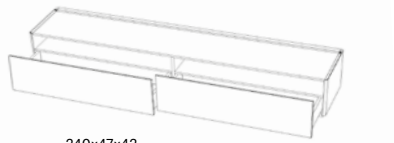

## Team

Manufacturer: Expormim, Spain

Furniture system made of solid wood from European oaks. Possibility to customize the top by using different upholstery. There are several options for the legs: solid wood base of 2 cm/0.8" high and metallic legs of 10 cm/4" or 20 cm/8" high. Two options of shelf width: 120 cm/47.25" and 90 cm/35.5". The collection is also available in a lacquered version (MDF).

### Legs

solid wood base  
2 cm / 0.8"

metallic legs  
low legs 10 cm / 4"

metallic legs  
high legs 20 cm / 8"

\* All units are manufactured WITH NO STANDARD CABLE GROMMETS. If needed, please indicate the place and position before placing an order.

STANDARD

SPECIAL

Ref.	Article	Options	Total (CAD\$)	
			lacquered	solid wood
<b>T811 C</b>	<b>1-drawer TV module</b>		\$4,269	\$8,967
	  120x47x42 47.25" x 18.5" x 16.5" height with legs low legs: 50 cm/19.75" high legs: 60 cm/23.5"	<hr/> <b>metallic legs</b> +\$915 · low legs 10 cm/4", high legs 20 cm/8"  <b>upholstered top</b> · G31 +\$474 · G32 +\$663   42 kg — 48 kg / 0,37 m <sup>3</sup>		
<b>T812 C</b>	<b>2-drawer TV module</b>		\$5,529	\$12,318
	  180x47x42 70.75" x 18.5" x 16.5" height with legs low legs: 50 cm/ 19.75" high legs: 60 cm/23.5"	<hr/> <b>metallic legs</b> +\$915 · low legs 10 cm/4", high legs 20 cm/8"  <b>upholstered top</b> · G31 +\$537 · G32 +\$894   63 kg — 70 kg / 0,55 m <sup>3</sup>		
<b>T813 C</b>	<b>3-drawer TV module</b>		\$6,348	\$12,717
	  180x47x42 70.75" x 18.5" x 16.5" high legs: 60 cm/23.5" height with legs low legs: 50 cm/19.75"	<hr/> <b>metallic legs</b> +\$915 · low legs 10 cm/4", high legs 20 cm/8"  <b>upholstered top</b> · G31 +\$537 · G32 +\$894   68 kg — 75 kg / 0,55 m <sup>3</sup>		

Ref.	Article	Options	Total (CAD\$)	
			lacquered	solid wood
	<b>T822 C 2-drawer TV module</b>		\$7,344	\$14,847

240x47x42  
94.5" x 18.5" x 16.5"

height with legs  
low legs: 50 cm/19.75"  
high legs: 60 cm/23.5"