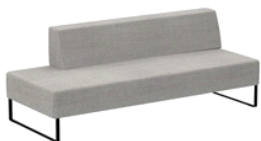

Upholstered modular seat Width 200cm with left backrest Width 120cm and steel plate legs
COM: 505 cm - 5.6 yds

TET8164	Colours M1		$4,911	$5,199	$5,433	$6,132	$6,708	$7,290	$6,729	$7,863
TET8164	Colours M2		$4,941	$5,229	$5,463	$6,162	$6,738	$7,320	$6,759	$7,893