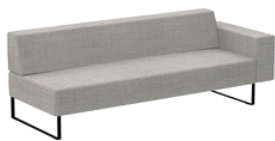

Upholstered sofa W.220cm with left arm W.20cm and steel plate legs

COM: 665 cm - 7.3 yds

TET8580	Colours M1		$5,619	$5,997	$6,300	$7,209	$7,965	$8,724	$7,986	$9,465
TET8580	Colours M2		$5,649	$6,027	$6,330	$7,239	$7,995	$8,754	$8,016	$9,495