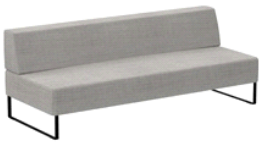

Product Code	Base	Description	Fabric Categories							
			G2/COM	G3	G4	G5	G6	G7	G10	G11

Upholstered modular seat with backrest - Width 160cm and steel plate legs.

COM: 465 cm - 5.1 yds

TET8150	Colours M1		\$4,500	\$4,761	\$4,971	\$5,604	\$6,135	\$6,660	\$6,156	\$7,185
TET8150	Colours M2		\$4,530	\$4,791	\$5,001	\$5,634	\$6,165	\$6,690	\$6,186	\$7,215

Upholstered modular seat with backrest - Width 200cm and steel plate legs.

COM: 550 cm - 6 yds

TET8160	Colours M1		\$5,088	\$5,409	\$5,661	\$6,423	\$7,059	\$7,692	\$7,080	\$8,319
TET8160	Colours M2		\$5,118	\$5,439	\$5,691	\$6,453	\$7,089	\$7,722	\$7,110	\$8,349

Upholstered seat with corner backrest 80x80cm and steel plate legs - Left Side

COM: 375 cm - 4.1 yds

TET8170	Colours M1		\$3,603	\$3,807	\$3,972	\$4,464	\$4,872	\$5,283	\$4,899	\$5,697
TET8170	Colours M2		\$3,633	\$3,837	\$4,002	\$4,494	\$4,902	\$5,313	\$4,929	\$5,727