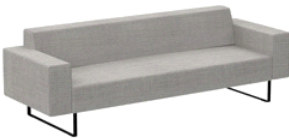

TET8460	Colours M1		$6,285	$6,729	$7,089	$8,163	$9,060	$9,957	$9,078	$10,827
TET8460	Colours M2		$6,315	$6,759	$7,119	$8,193	$9,090	$9,987	$9,108	$10,857

Upholstered sofa W.170cm with right arm W.10cm and steel plate legs

COM: 570 cm - 6.3 yds