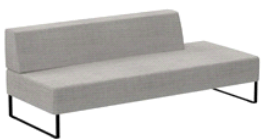

Upholstered modular seat Width 200cm with right backrest Width 120cm and steel plate legs
COM: 505 cm - 5.6 yds

TET8162	Colours M1		$4,911	$5,199	$5,433	$6,132	$6,708	$7,290	$6,729	$7,863
TET8162	Colours M2		$4,941	$5,229	$5,463	$6,162	$6,738	$7,320	$6,759	$7,893