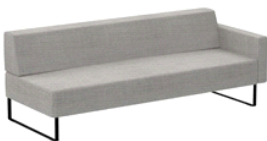

Product Code	Base	Description	Fabric Categories							
			G2/COM	G3	G4	G5	G6	G7	G10	G11

Upholstered sofa W.210cm with right arm W.10cm and steel plate legs

COM: 655 cm - 7.2 yds

TET8530	Colours M1		\$5,544	\$5,919	\$6,216	\$7,116	\$7,863	\$8,616	\$7,887	\$9,348
TET8530	Colours M2		\$5,574	\$5,949	\$6,246	\$7,146	\$7,893	\$8,646	\$7,917	\$9,378