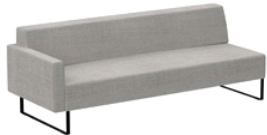

Tetris 2

Manufacturer: Inclass, Spain

Product Code	Base	Description	Fabric Categories							
			G2/COM	G3	G4	G5	G6	G7	G10	G11

Upholstered sofa W.210cm with right arm W.10cm and steel plate legs

COM: 655 cm - 7.2 yds

TET8530	Colours M1		$5,544	$5,919	$6,216	$7,116	$7,863	$8,616	$7,887	$9,348
TET8530	Colours M2		$5,574	$5,949	$6,246	$7,146	$7,893	$8,646	$7,917	$9,378