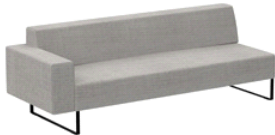

Tetris 2

Manufacturer: Inclass, Spain

Product Code	Base	Description	Price	Fabric Categories							
				G2/COM	G3	G4	G5	G6	G7	G10	G11

Upholstered sofa W.220cm with right arm W.20cm and steel plate legs

COM: 665 cm - 7.3 yds

TET8570	Colours M1		$5,619	$5,997	$6,300	$7,209	$7,965	$8,724	$7,986	$9,465
TET8570	Colours M2		$5,649	$6,027	$6,330	$7,239	$7,995	$8,754	$8,016	$9,495