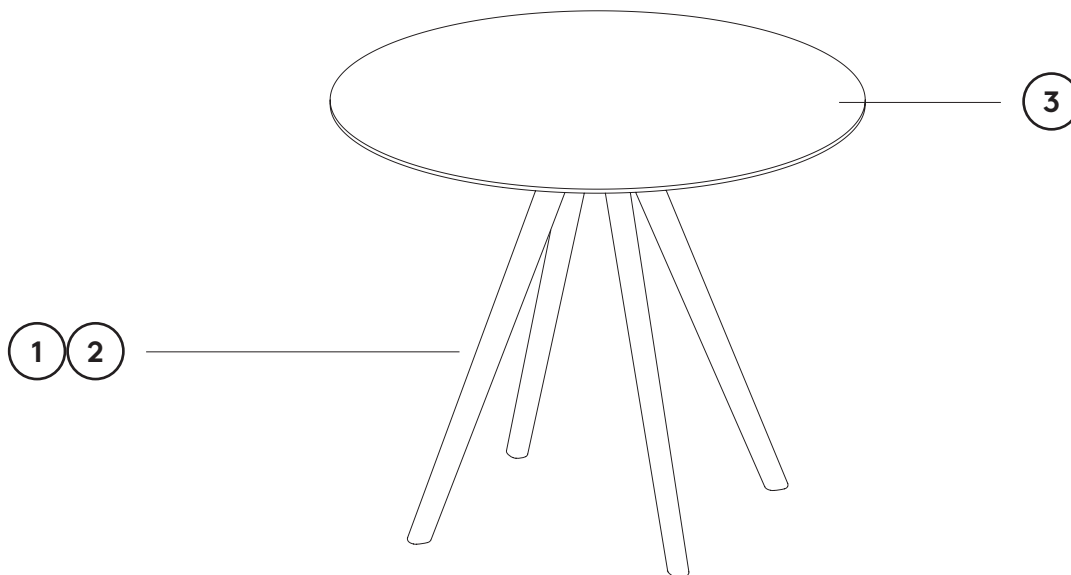

CONFIGURATION GUIDE

1

CHOOSE THE BASE FOR YOUR TABLE

The STIKS collection offers bases in two heights: H72cm and H38cm. Choose the appropriate base for the size of the tabletop you need as indicated below next to each base.

TABLETOPS SIZES:

Round tabletops: Ø60cm, Ø70cm and Ø80cm.

TABLETOPS SIZES:

Round tabletops: Ø70cm, Ø80cm, Ø90cm and Ø100cm.

2

CHOOSE THE FINISH OF THE BASE

The price varies depending on the chosen finish. The price matrix shows the price according to the different wood finishes:

Oak · Colours W1 · Colours W2

3

CHOOSE THE TABLETOP SIZE, MATERIAL AND ITS FINISH

The tabletops are available in the following materials:

Oak natural/stained	Lacquered MDF colours W1	Lacquered MDF colours W2	Solid HPL 12mm*	Solid FENIX® 12mm*	FENIX® laminat 12mm*	Solid HPL STONES 12mm*

The price matrix shows the price of each tabletop in the different sizes, materials and finishes.