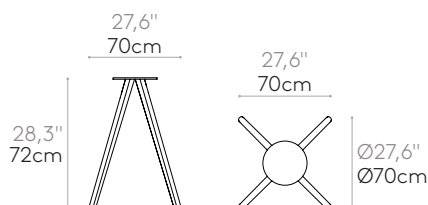

Ø70cm
Ø80cm
Ø90cm
Ø100cm

Table base with 4 solid oak legs.
Available tabletops: Ø70cm, Ø80cm, Ø90cm, Ø100cm.

Finishes: in any of the oak finishes or lacquered in colours W1 and W2 from our wood swatch card.

Glides: plastic glides as standard.

Code	Base	€
STK0010MA	Oak	571
STK0010MA	Colours W1	571
STK0010MA	Colours W2	586

Upcharge
Set of 4 glides
for carpet flooring
STK0157OP +8€