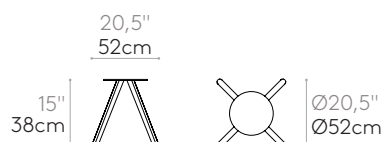

Ø60cm
Ø70cm
Ø80cm

Table base with 4 solid oak legs.
Available tabletops: Ø60cm, Ø70cm, Ø80cm.

Finishes: in any of the oak finishes or lacquered in colours W1 and W2 from our wood swatch card.

Glides: plastic glides as standard.

Code	Base	€
STK0020MA	Oak	315
STK0020MA	Colours W1	315
STK0020MA	Colours W2	330

Upcharge
Set of 4 glides
for carpet flooring
STK0157OP +8€