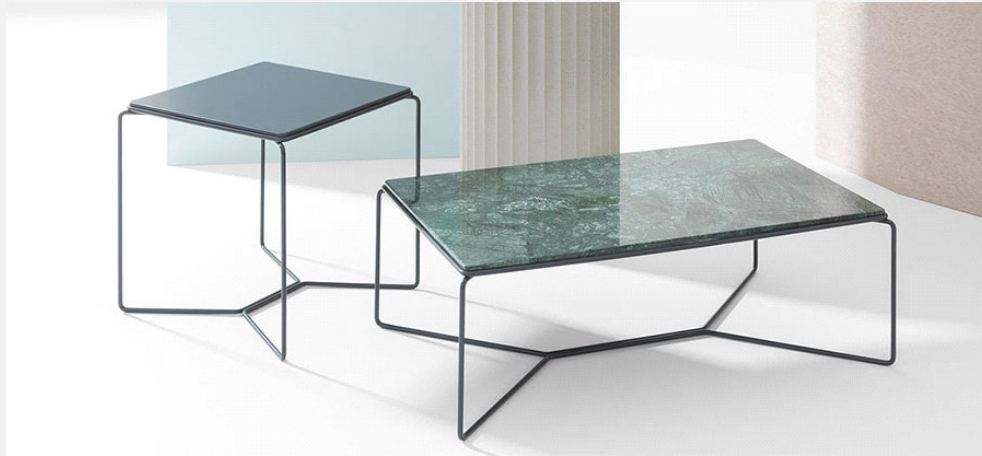

## Marcel

Manufacturer: Billiani, Italy

Product Code  
Description

Price

Tables with frame in black or white lacquered steel, chromed, carbon, copper, brass, tops in extra-clear or smoked glass, lacquered MDF, white or green marble.

### 470

Occasional table base - Metal frame, 33cm High  
119.5 x 75.5 x 33 cm - 47.1" x 29.8" x 13"

Glass (th. 0.8cm)	\$1,740
Smoked glass (th. 0.8cm)	\$1,929
White or black lacquered MDF (th. 2cm)	\$2,109
White marble	\$4,095
Marquina, Guatemala Marble	\$5,133
Surcharge for RAL/NCS stain-lacquer > 10pcs	\$489
Surcharge for RAL/NCS stain-lacquer < 10pcs	\$960

### 471

Occasional table base - Metal frame, 33cm High  
101.5 x 61.5 x 33 cm - 40" x 24.3" x 13"

Glass (th. 0.8cm)	\$1,491
-------------------	---------