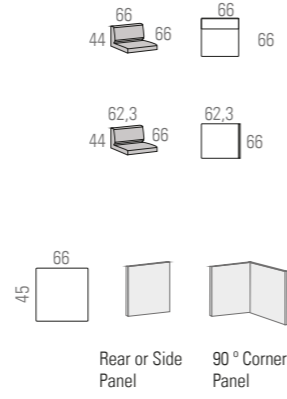

MODULES WITHOUT DIVIDING

MODULES WITH DIVIDING H=45 CM

MODULES WITH DIVIDING H=74 CM

MODULES WITH DIVIDING H=103 CM

LONGO PROGRESSION

PROGRESSION BOTH SIDES

PROGRESSION ON ONE SIDE

DESKS