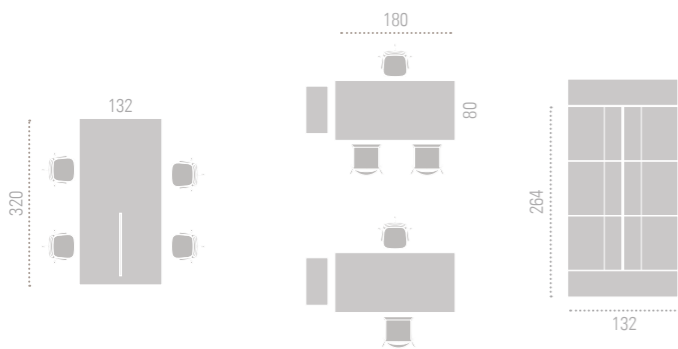

LONGO FUSES SOFT
SEATING WITH THE OFFICE