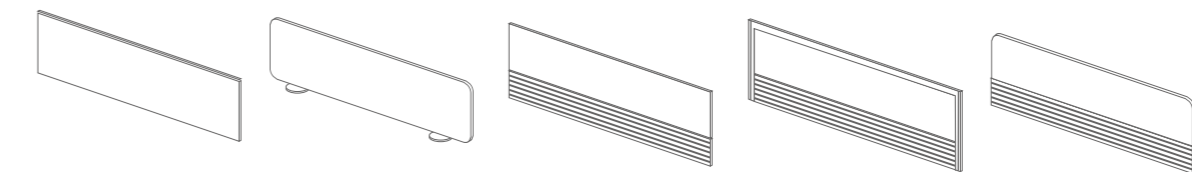

CONTRACT DESKS

COFFEE TABLES HIGHT 32 CM

ACCESSORIES

Table Top dividers

Electrification systems

COMPOSITION EXAMPLES. DEFINED CONSTRUCTION

COMPOSITION EXAMPLES. DEFINED CONSTRUCTION

Longo enables more friendly, open and relaxed environments, where formal structures and dynamic spaces thrive to create a harmonious environment.