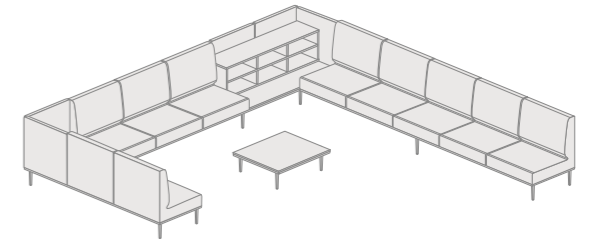

COMPOSITION EXAMPLES. AD-HOC CONSTRUCTION