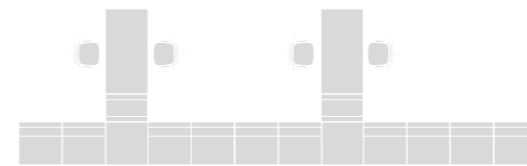

COMPOSITION EXAMPLES. AD-HOC CONSTRUCTION