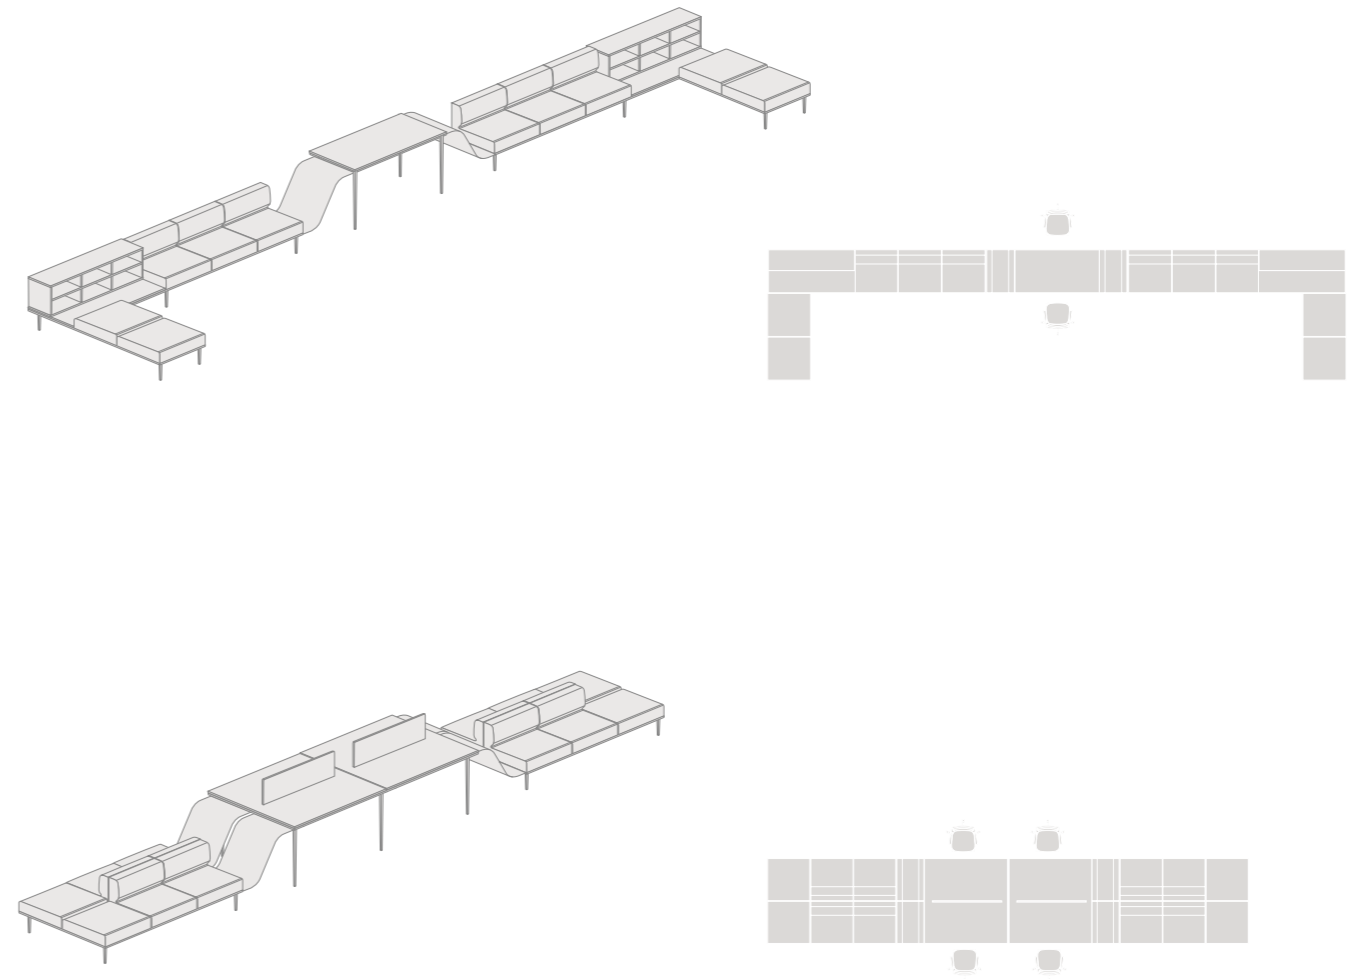

CONTRACT DESKS

COFFEE TABLES HIGHT 32 CM

ACCESSORIES

Table Top dividers

Electrification systems

COMPOSITION EXAMPLES. DEFINED CONSTRUCTION

COMPOSITION EXAMPLES. DEFINED CONSTRUCTION

Longo enables more friendly, open and relaxed environments, where formal structures and dynamic spaces thrive to create a harmonious environment.

COMPOSITION EXAMPLES. AD-HOC CONSTRUCTION