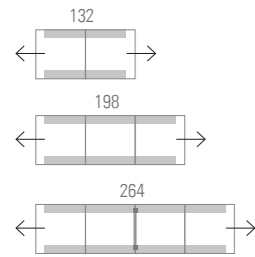

MODULES WITHOUT DIVIDING

MODULES WITH DIVIDING H=45 CM

MODULES WITH DIVIDING H=74 CM

MODULES WITH DIVIDING H=103 CM

LONGO PROGRESSION

PROGRESSION BOTH SIDES

PROGRESSION ON ONE SIDE

DESKS

CONTRACT DESKS

COFFEE TABLES HIGHT 32 CM

ACCESSORIES

Table Top dividers

Electrification systems

COMPOSITION EXAMPLES. DEFINED CONSTRUCTION

COMPOSITION EXAMPLES. DEFINED CONSTRUCTION

Longo enables more friendly, open and relaxed environments, where formal structures and dynamic spaces thrive to create a harmonious environment.