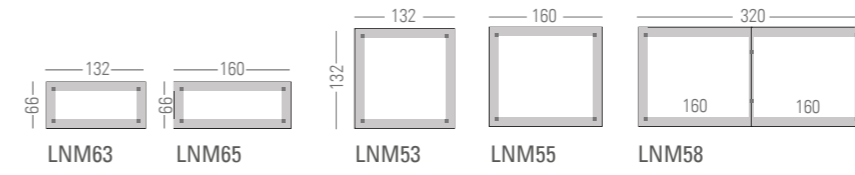

DESKS

CONTRACT DESKS