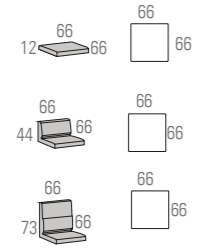

MODULES WITHOUT DIVIDING

MODULES WITH DIVIDING H=45 CM

MODULES WITH DIVIDING H=74 CM

MODULES WITH DIVIDING H=103 CM

LONGO PROGRESSION

PROGRESSION BOTH SIDES

PROGRESSION ON ONE SIDE

DESKS

CONTRACT DESKS

COFFEE TABLES HIGHT 32 CM

ACCESSORIES

Table Top dividers

Electrification systems

COMPOSITION EXAMPLES. DEFINED CONSTRUCTION

COMPOSITION EXAMPLES. DEFINED CONSTRUCTION

Longo enables more friendly, open and relaxed environments, where formal structures and dynamic spaces thrive to create a harmonious environment.