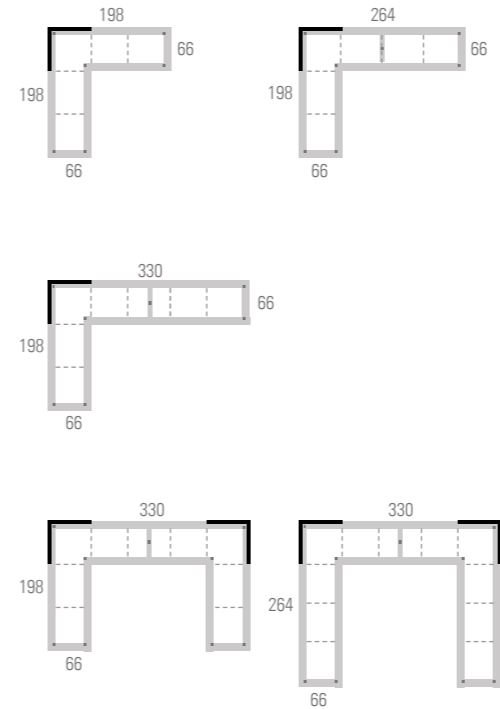

MODULES WITHOUT DIVIDING

MODULES WITH DIVIDING H=45 CM

MODULES WITH DIVIDING H=74 CM

MODULES WITH DIVIDING H=103 CM

LONGO PROGRESSION

PROGRESSION BOTH SIDES

PROGRESSION ON ONE SIDE

DESKS