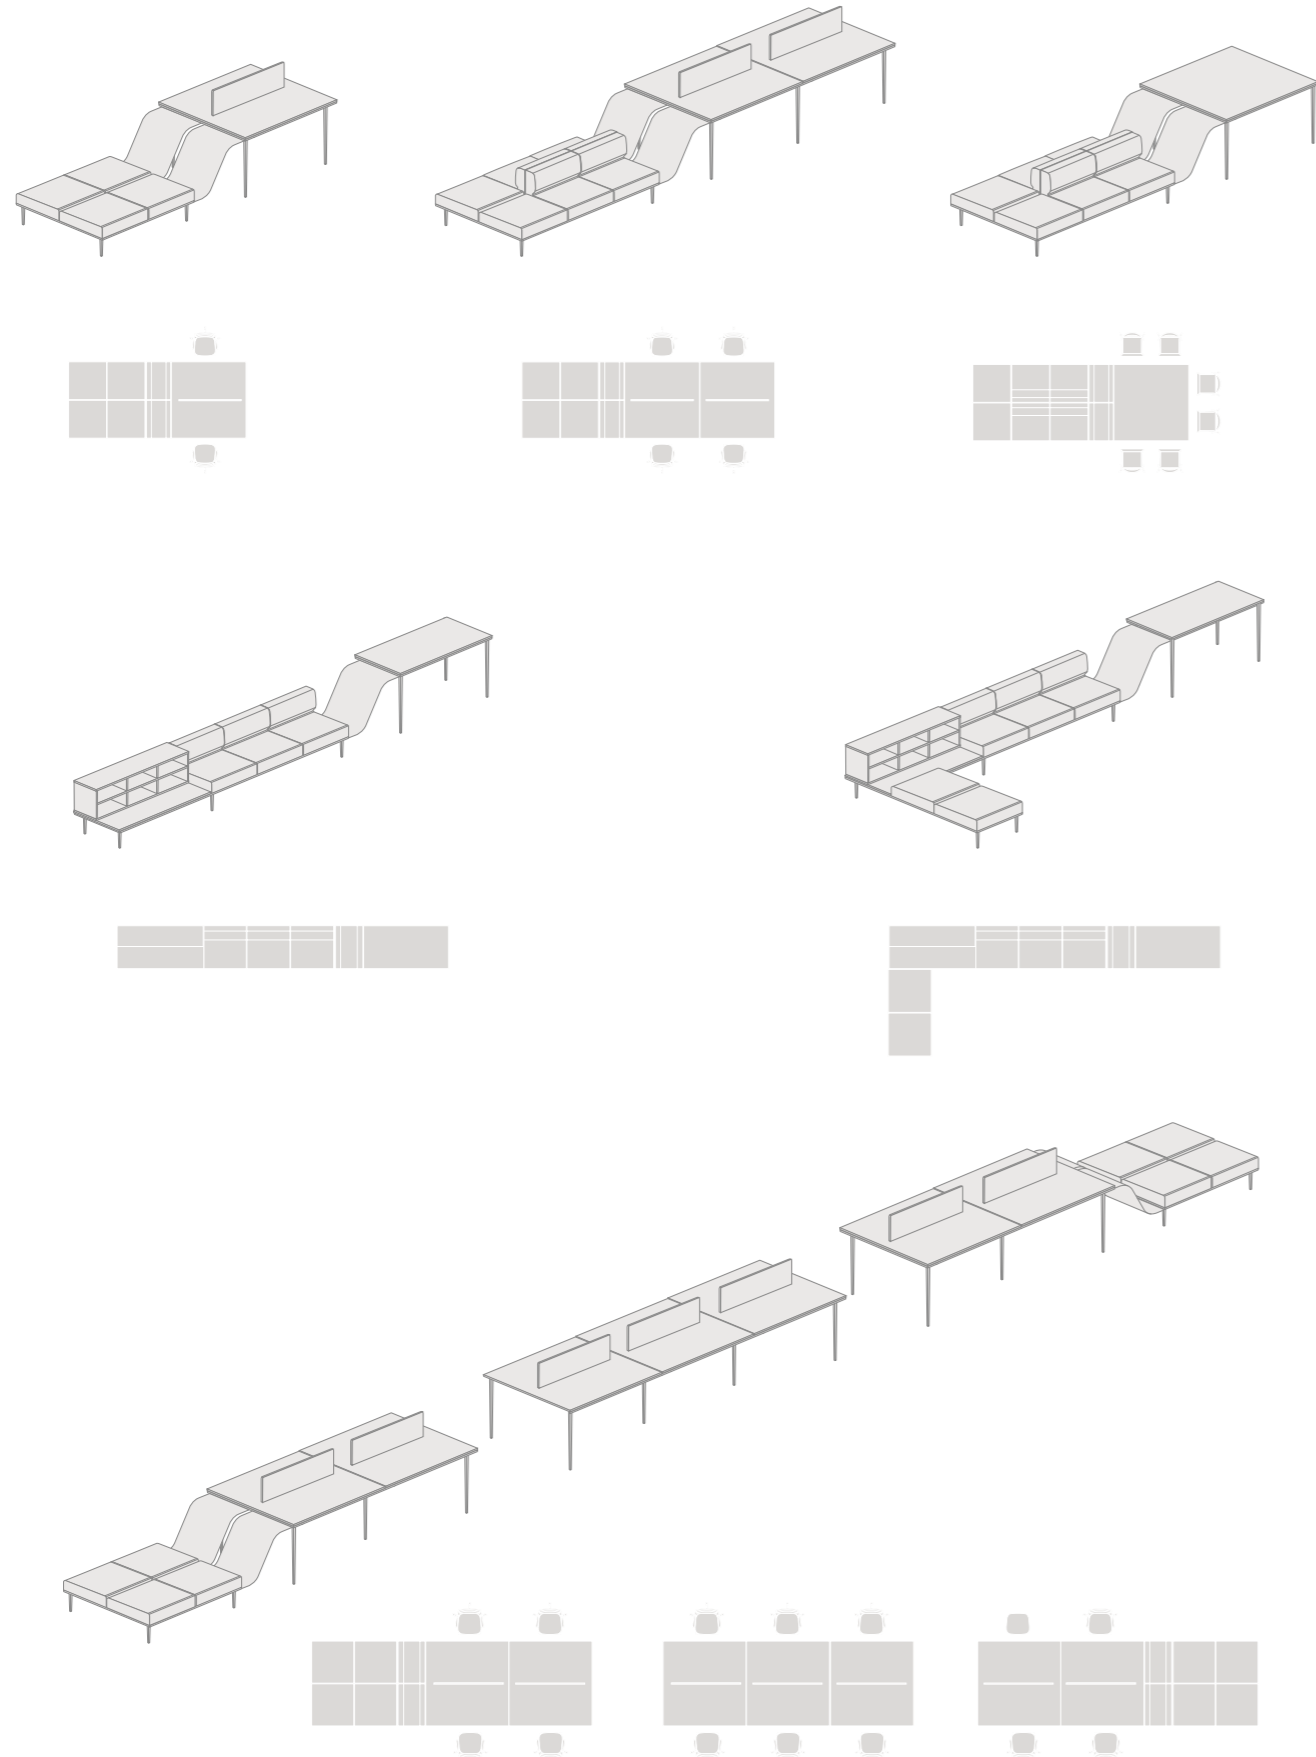

CONTRACT DESKS

COFFEE TABLES HIGHT 32 CM

ACCESSORIES

Table Top dividers

Electrification systems

COMPOSITION EXAMPLES. DEFINED CONSTRUCTION

COMPOSITION EXAMPLES. DEFINED CONSTRUCTION

Longo enables more friendly, open and relaxed environments, where formal structures and dynamic spaces thrive to create a harmonious environment.