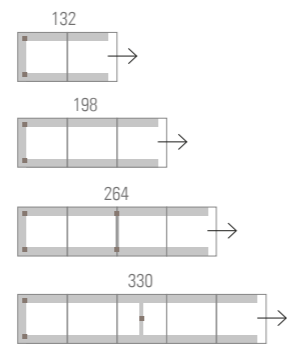

MODULES WITHOUT DIVIDING

MODULES WITH DIVIDING H=45 CM

MODULES WITH DIVIDING H=74 CM

MODULES WITH DIVIDING H=103 CM

LONGO PROGRESSION

PROGRESSION BOTH SIDES

PROGRESSION ON ONE SIDE

DESKS

CONTRACT DESKS

COFFEE TABLES HIGHT 32 CM

ACCESSORIES

Table Top dividers

Electrification systems

COMPOSITION EXAMPLES. DEFINED CONSTRUCTION

COMPOSITION EXAMPLES. DEFINED CONSTRUCTION

Longo enables more friendly, open and relaxed environments, where formal structures and dynamic spaces thrive to create a harmonious environment.