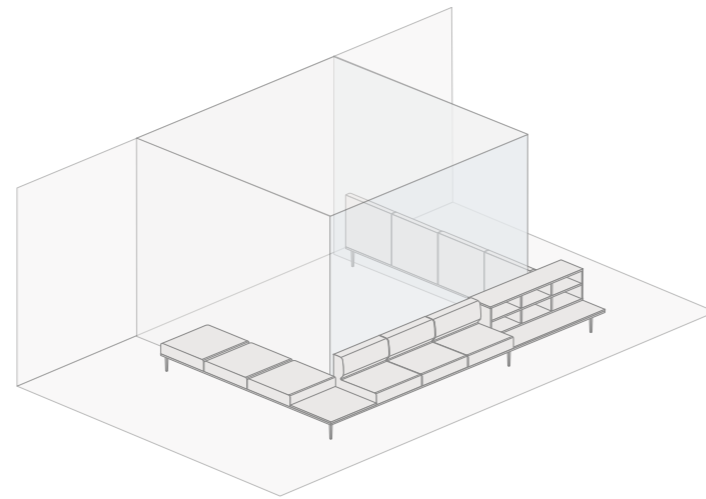

COMPOSITION EXAMPLES. AD-HOC CONSTRUCTION