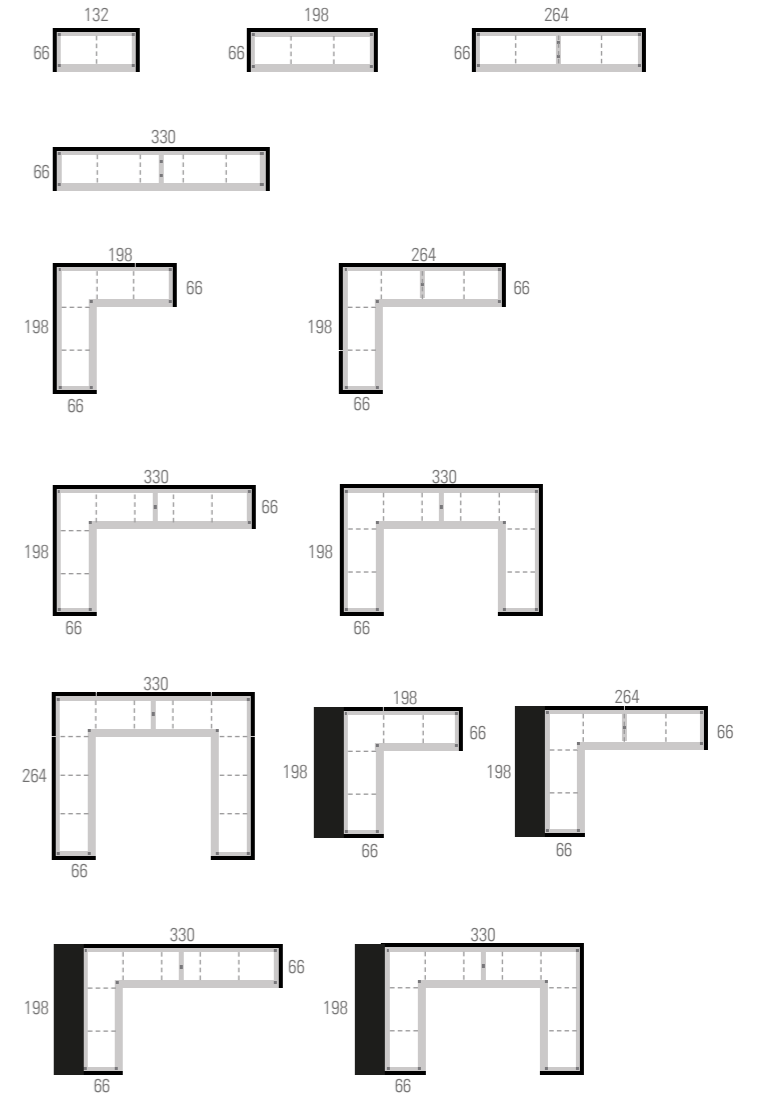

MODULES WITHOUT DIVIDING

MODULES WITH DIVIDING H=45 CM

MODULES WITH DIVIDING H=74 CM

MODULES WITH DIVIDING H=103 CM

LONGO PROGRESSION

PROGRESSION BOTH SIDES

PROGRESSION ON ONE SIDE

DESKS