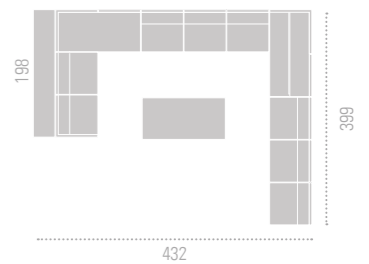

Longo is a modular system consisting of sofas, operative and managerial desks, with storage solutions (cabinets, libraries), accessories and sound absorbing panels which incorporate decorative accessories and items that inspire a cheerful environment.

Longo es un sistema modular compuesto por sofás, mesas operativas y direccionales, con soluciones de almacenamiento (armarios, librerías), accesorios y panelaciones fonoabsorbentes, que incorpora accesorios y elementos decorativos que nos inspiran alegrando el entorno.

Longo est un système modulaire composé de fauteuils, de tables opératives et de direction avec des solutions de rangement (armoires, bibliothèques), des compléments et des panneaux écrans à isolation phonique. Tout ceci peut se compléter d'accessoires ou d'éléments décoratifs qui nous inspirent.

Longo ist ein modulares System mit Sofas, Arbeitstischen und repräsentativen Tischen, Aufbewahrungsmöglichkeiten (Schränke, Regale), Accessoires und schalldämmenden Tafeln. Dabei sind alle Elemente und Accessoires so gestaltet, dass sie uns inspirieren und die Umgebung freundlich gestalten