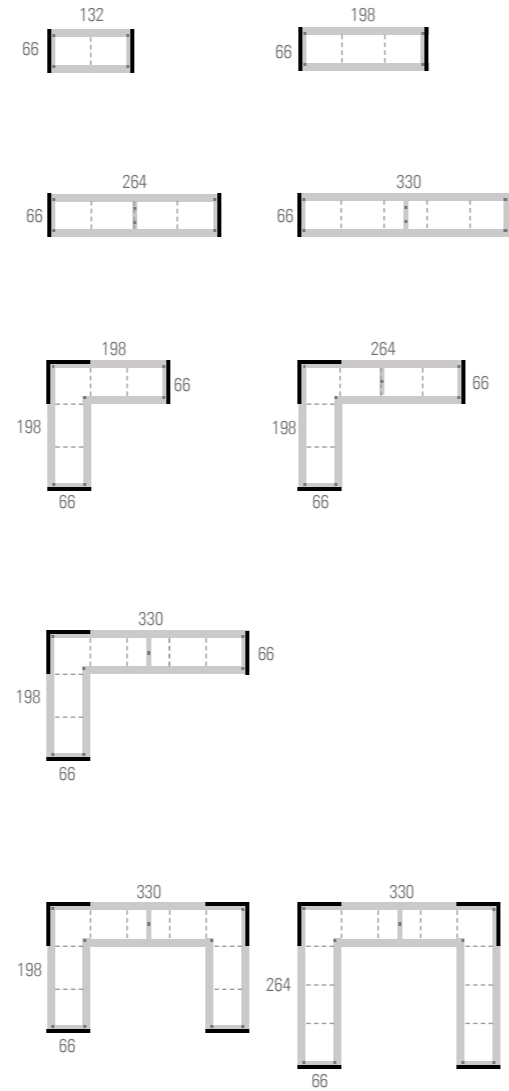

MODULES WITHOUT DIVIDING

MODULES WITH DIVIDING H=45 CM

MODULES WITH DIVIDING H=74 CM

MODULES WITH DIVIDING H=103 CM

LONGO PROGRESSION

PROGRESSION BOTH SIDES

PROGRESSION ON ONE SIDE

DESKS