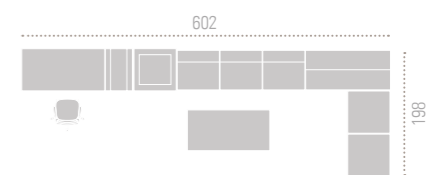

# LONGO

LOUNGE SEATING

Sometimes daily work becomes routine, pressure blocks our creativity which we wish to avoid so we need somewhere to escape to , to disconnect, relax, breathe deeply and help us restore the optimal level of performance. And what if we told you that this was all possible? and if we told you that it already exists and it is called Longo? Now you don't have to leave the office to disconnect....