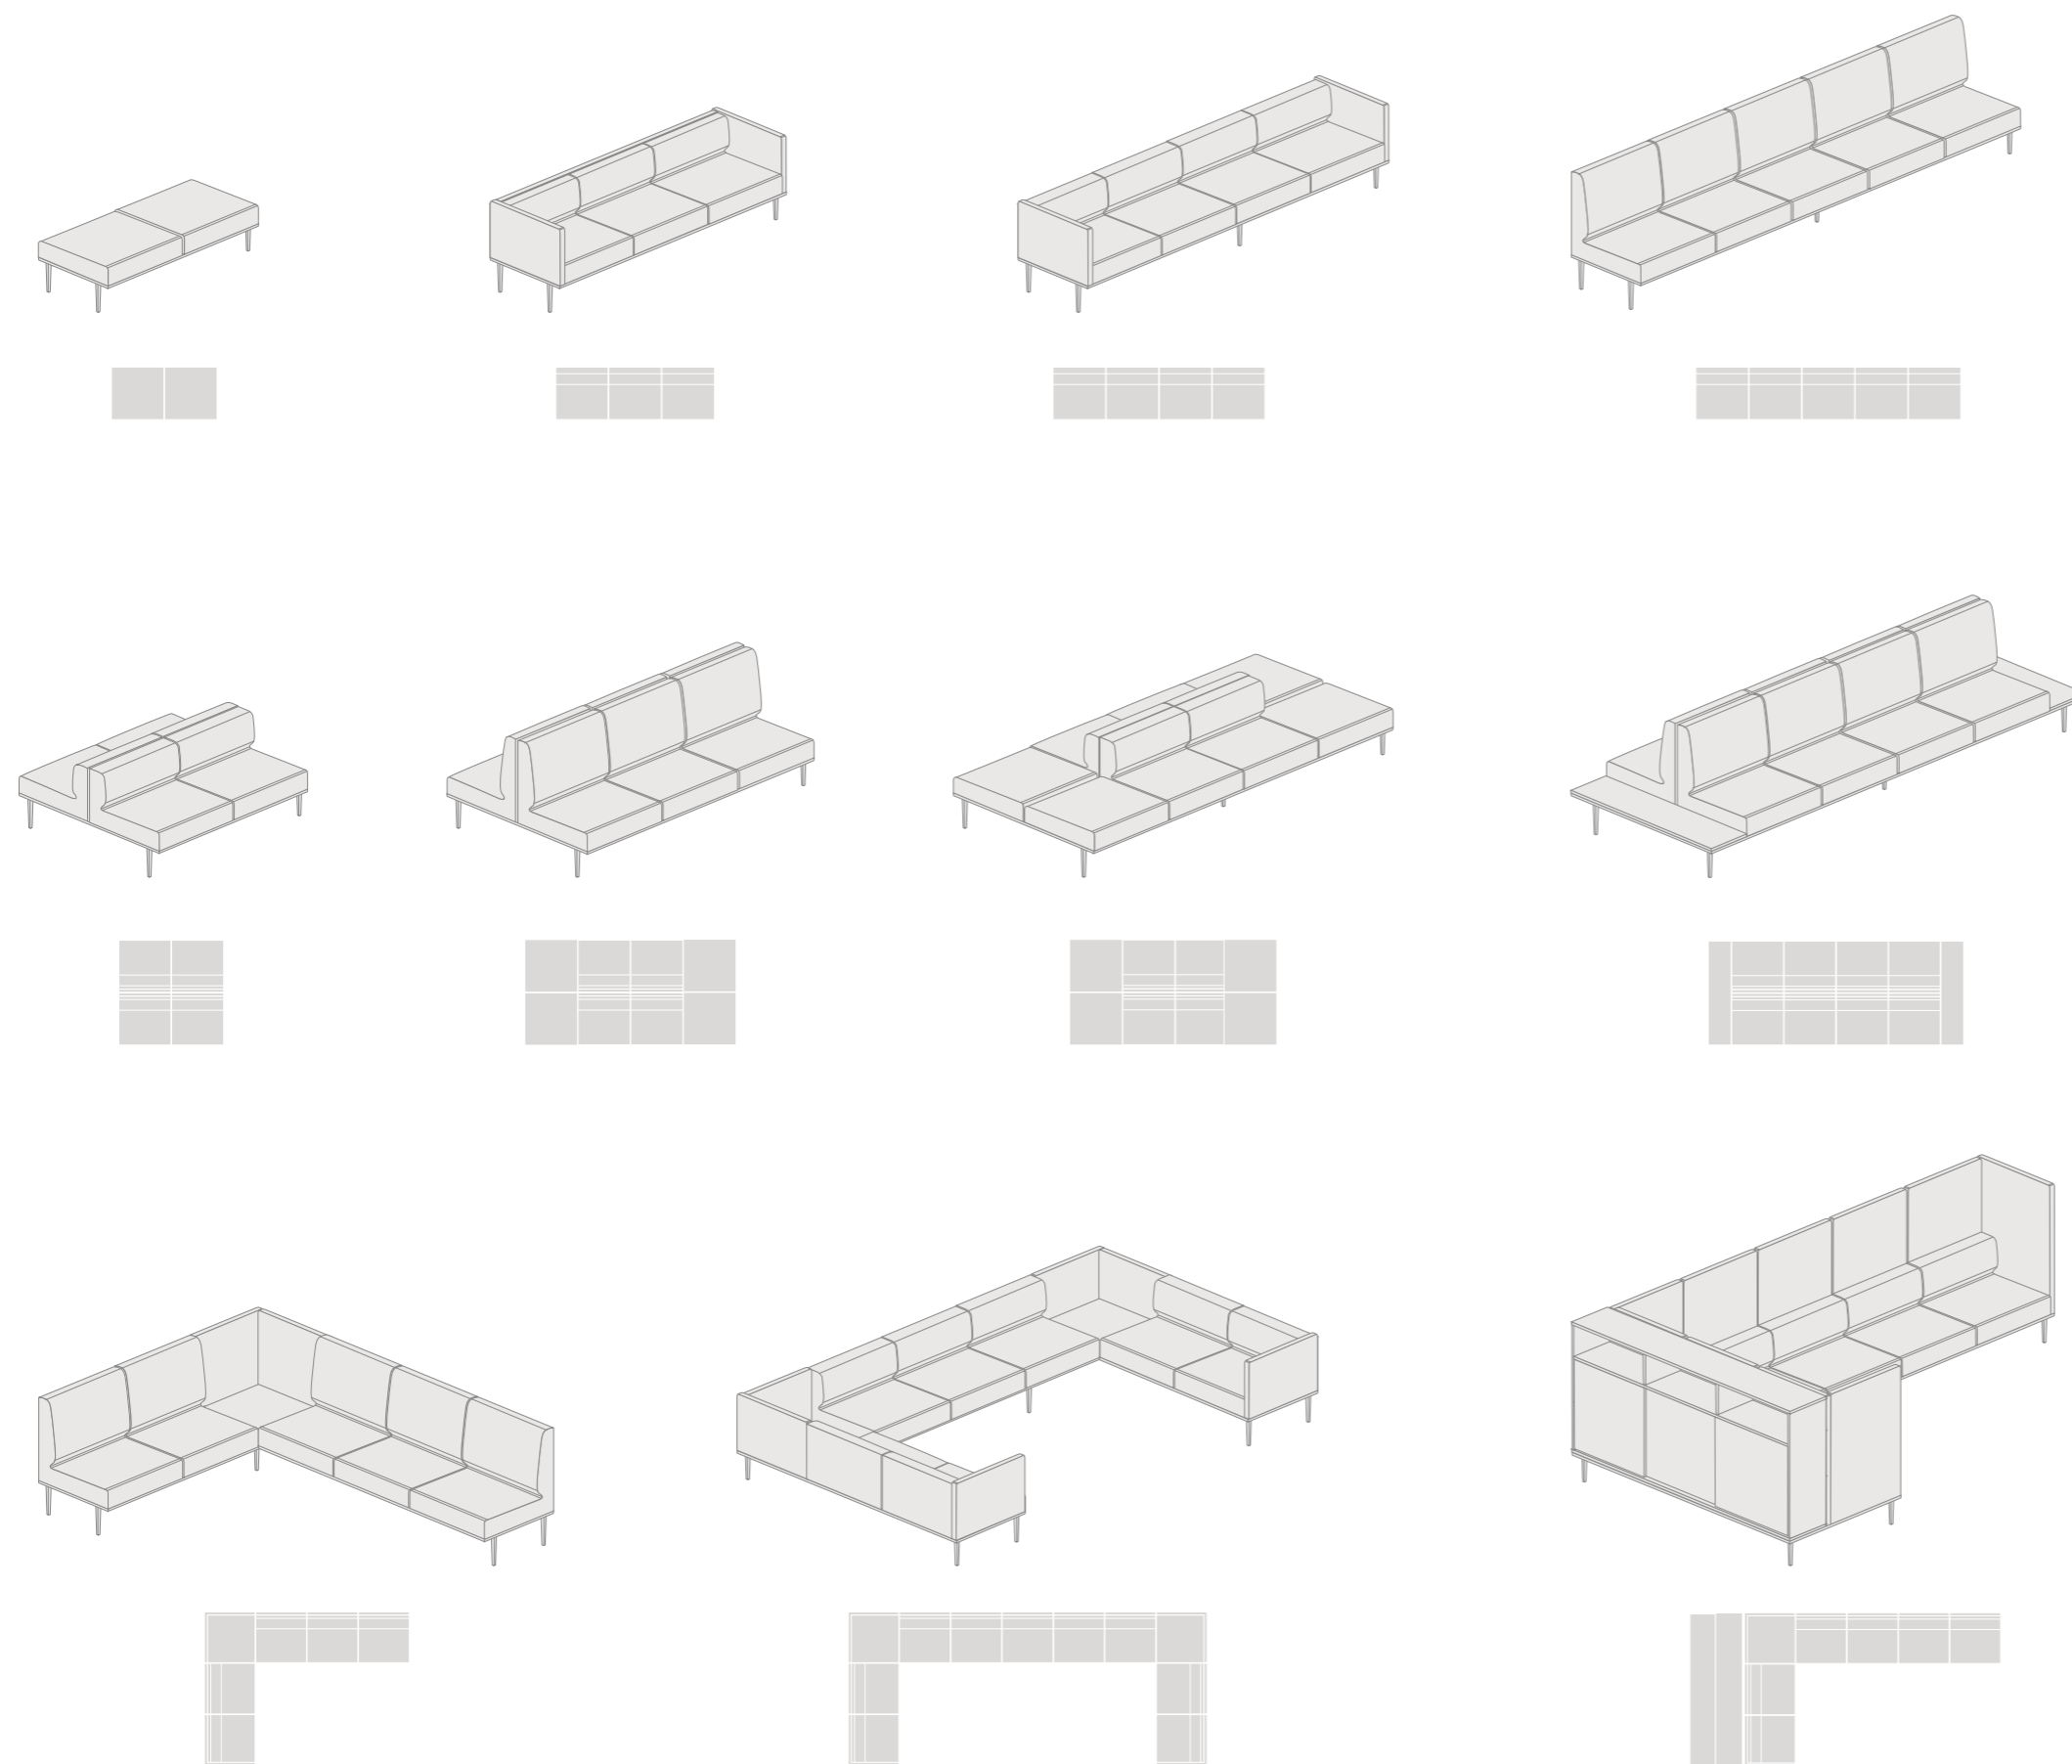

LONGO FUSES SOFT  
SEATING WITH THE OFFICE

Longo stems from a solid extruded aluminium structure on which we attach the cast iron legs and endless possibilities to achieve the desired environment, always maintaining a unitary visual concept.

CONTRACT DESKS

COFFEE TABLES HIGHT 32 CM

ACCESSORIES

Table Top dividers

Electrification systems

COMPOSITION EXAMPLES. DEFINED CONSTRUCTION

COMPOSITION EXAMPLES. DEFINED CONSTRUCTION

Longo enables more friendly, open and relaxed environments, where formal structures and dynamic spaces thrive to create a harmonious environment.

COMPOSITION EXAMPLES. AD-HOC CONSTRUCTION

## LONGO RAMOS&BASSOLS

Longo is a system capable of taking your work level to the desired point that it fuses soft seating with the office using a platform from a robust structure but with a light aspect, which acts as a link to connect and branch numerous modules in a space.