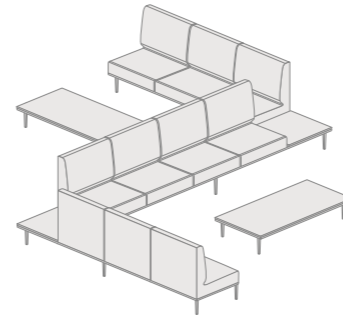

Longo est un système modulaire composé de fauteuils, de tables opératives et de direction avec des solutions de rangement (armoires, bibliothèques), des compléments et des panneaux écrans à isolation phonique. Tout ceci peut se compléter d'accessoires ou d'éléments décoratifs qui nous inspirent.

MODULES WITHOUT DIVIDING

MODULES WITH DIVIDING H=45 CM

MODULES WITH DIVIDING H=74 CM

MODULES WITH DIVIDING H=103 CM

LONGO PROGRESSION

PROGRESSION BOTH SIDES

PROGRESSION ON ONE SIDE

DESKS

CONTRACT DESKS

COFFEE TABLES HIGHT 32 CM

ACCESSORIES

Table Top dividers

Electrification systems

COMPOSITION EXAMPLES. DEFINED CONSTRUCTION

COMPOSITION EXAMPLES. DEFINED CONSTRUCTION

Longo enables more friendly, open and relaxed environments, where formal structures and dynamic spaces thrive to create a harmonious environment.

## LONGO RAMOS&BASSOLS

Longo is a system capable of taking your work level to the desired point that it fuses soft seating with the office using a platform from a robust structure but with a light aspect, which acts as a link to connect and branch numerous modules in a space.