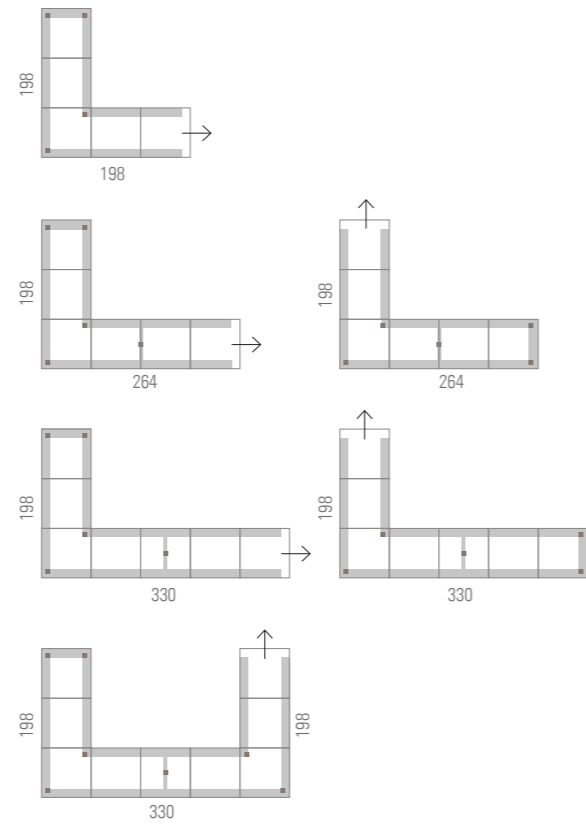

MODULES WITHOUT DIVIDING

MODULES WITH DIVIDING H=45 CM

MODULES WITH DIVIDING H=74 CM

MODULES WITH DIVIDING H=103 CM

LONGO PROGRESSION

PROGRESSION BOTH SIDES

PROGRESSION ON ONE SIDE

DESKS