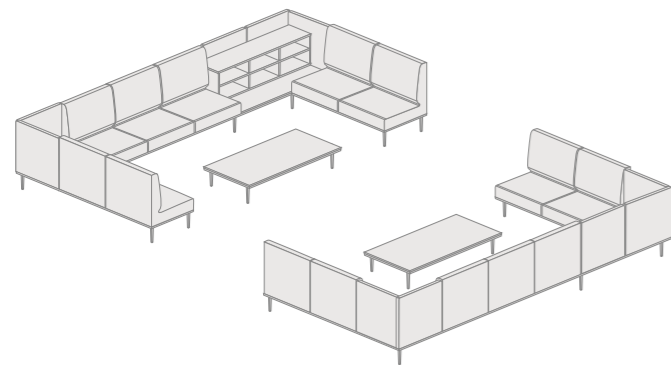

CONTRACT DESKS

COFFEE TABLES HIGHT 32 CM

ACCESSORIES

Table Top dividers

Electrification systems

COMPOSITION EXAMPLES. DEFINED CONSTRUCTION

COMPOSITION EXAMPLES. DEFINED CONSTRUCTION

Longo enables more friendly, open and relaxed environments, where formal structures and dynamic spaces thrive to create a harmonious environment.

COMPOSITION EXAMPLES. AD-HOC CONSTRUCTION