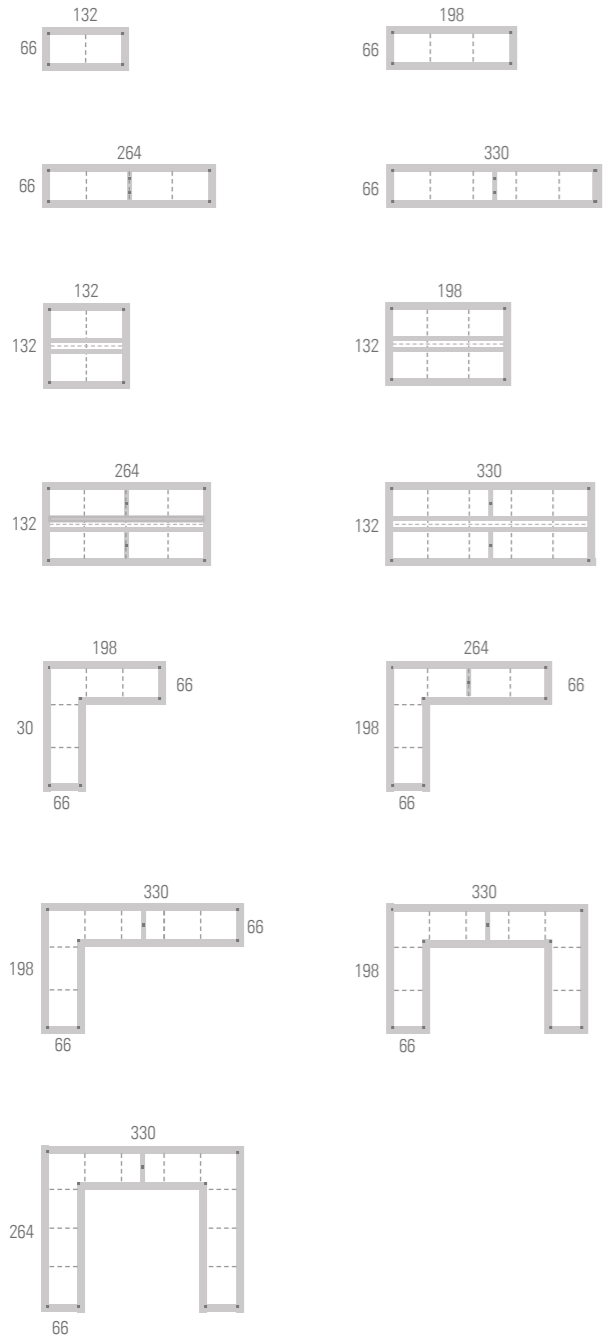

MODULES WITHOUT DIVIDING

MODULES WITH DIVIDING H=45 CM

MODULES WITH DIVIDING H=74 CM

MODULES WITH DIVIDING H=103 CM

LONGO PROGRESSION

PROGRESSION BOTH SIDES

PROGRESSION ON ONE SIDE

DESKS