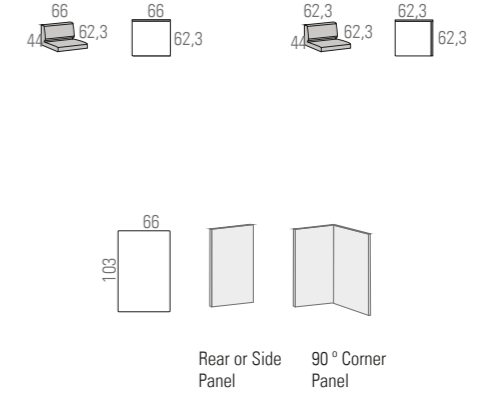

MODULES WITHOUT DIVIDING

MODULES WITH DIVIDING H=45 CM

MODULES WITH DIVIDING H=74 CM

MODULES WITH DIVIDING H=103 CM

LONGO PROGRESSION

PROGRESSION BOTH SIDES

PROGRESSION ON ONE SIDE

DESKS

CONTRACT DESKS

COFFEE TABLES HIGHT 32 CM

ACCESSORIES

Table Top dividers

Electrification systems

COMPOSITION EXAMPLES. DEFINED CONSTRUCTION

COMPOSITION EXAMPLES. DEFINED CONSTRUCTION

Longo enables more friendly, open and relaxed environments, where formal structures and dynamic spaces thrive to create a harmonious environment.