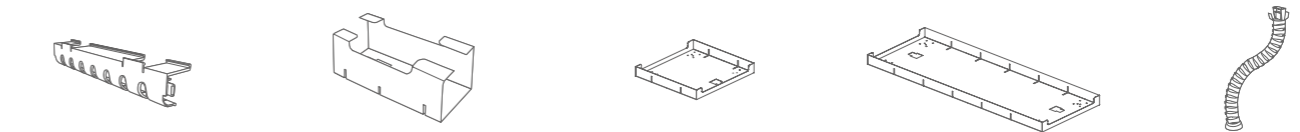

CONTRACT DESKS

COFFEE TABLES HIGHT 32 CM

ACCESSORIES

Table Top dividers

Electrification systems

COMPOSITION EXAMPLES. DEFINED CONSTRUCTION

COMPOSITION EXAMPLES. DEFINED CONSTRUCTION

Longo enables more friendly, open and relaxed environments, where formal structures and dynamic spaces thrive to create a harmonious environment.