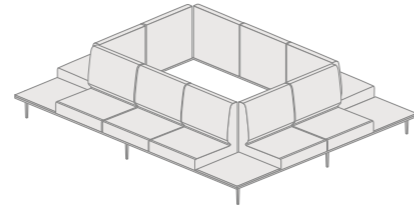

COMPOSITION EXAMPLES. AD-HOC CONSTRUCTION