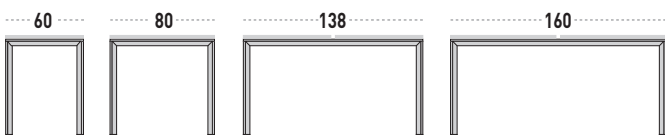

■ **FRAME**

Manufactured with warm laminated steel, 1,8 mm thick. Finishes silver RAL 9006 and white epoxy finish.

■ **LEGS AND SUPPORTS**

Tables with polypropylene (P.P) leveller of 12,5 mm height, sealed with a cover injection of 36mm. **Total Height: 74cm**

Height adjustable telescopic system, six different positions using the Allen Key and one anti-skid pad. **Total Height: 65,5 - 83,5cm.**

■ **FRAMES AVAILABLE - VITAL PLUS ST**

LEG FRAME

LOOP FRAME

■ **SURFACE FINISH OPTIONS FOR VITAL PLUS ST** (See finishes cards)