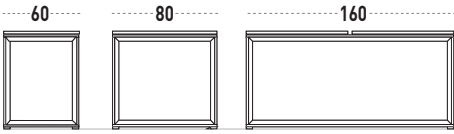

Rectangular Desks

Returns: (For 80 cm. width desks)

Workstation Desks (Sharing middle leg)

Bench Desks

THE VITAL PLUS ST PROGRAM - LOOP FRAME

Rectangular Desks

Returns: (For 80 cm. width desks)

Bench Desks