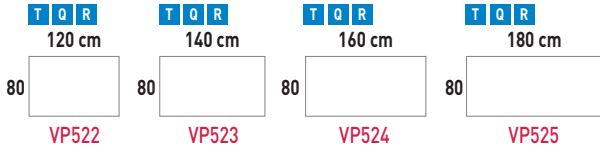

Rectangular Desks

Returns: (For 80 cm. width desks)

Workstation Desks (Sharing middle leg)

Bench Desks

THE VITAL PLUS ST PROGRAM - LOOP FRAME

Rectangular Desks

Returns: (For 80 cm. width desks)

Bench Desks