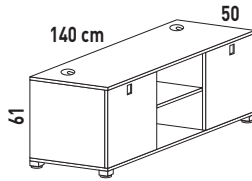

FINISH CODE FOR TOP

To order a product, you will have to complete the reference with the **top finish** replacing the two hyphens by the finish you need. Finishes available will be showed in the column price.

Example: AB101-- WHITE MFC will be --> AB10100

	WHITE	COCO GREY	LIME OAK	LIGHT OAK	CHESTNUT	DARK OAK	BLACK ANTI-FINGERPRINT
MFC	00	15	11	10	07	14	03

DESK-SUPPORT CREDENZA UNIT

TECHNICAL FEATURES

- -MFC structure. Different finishes.
- 2 Cable access.
- 2 models:
- Shelves and sliding doors
- Shelves, drawers/filing drawer and sliding door [reversible modules]
- -Feet with levelers

AB101 Storage with sliding doors and shelves