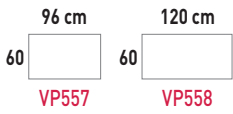

Rectangular Desks

Returns: (For 80 cm. width desks)

Workstation Desks (Sharing middle leg)

Bench Desks

THE VITAL PLUS ST PROGRAM - LOOP FRAME

Rectangular Desks

Returns: (For 80 cm. width desks)

Bench Desks