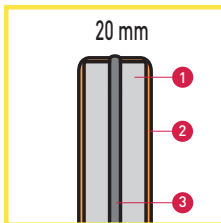

■ **DESK MOUNTED SCREENS OFFER**

MFC SCREEN - e=19mm

19 mm thick Chipboard

GLASS SCREEN - e=8mm

Laminated Security Glass (4+4 mm) / Tempered glass (8 mm)

METHACRYLATE SCREEN - e=8mm

8 mm thick White Methacrylate