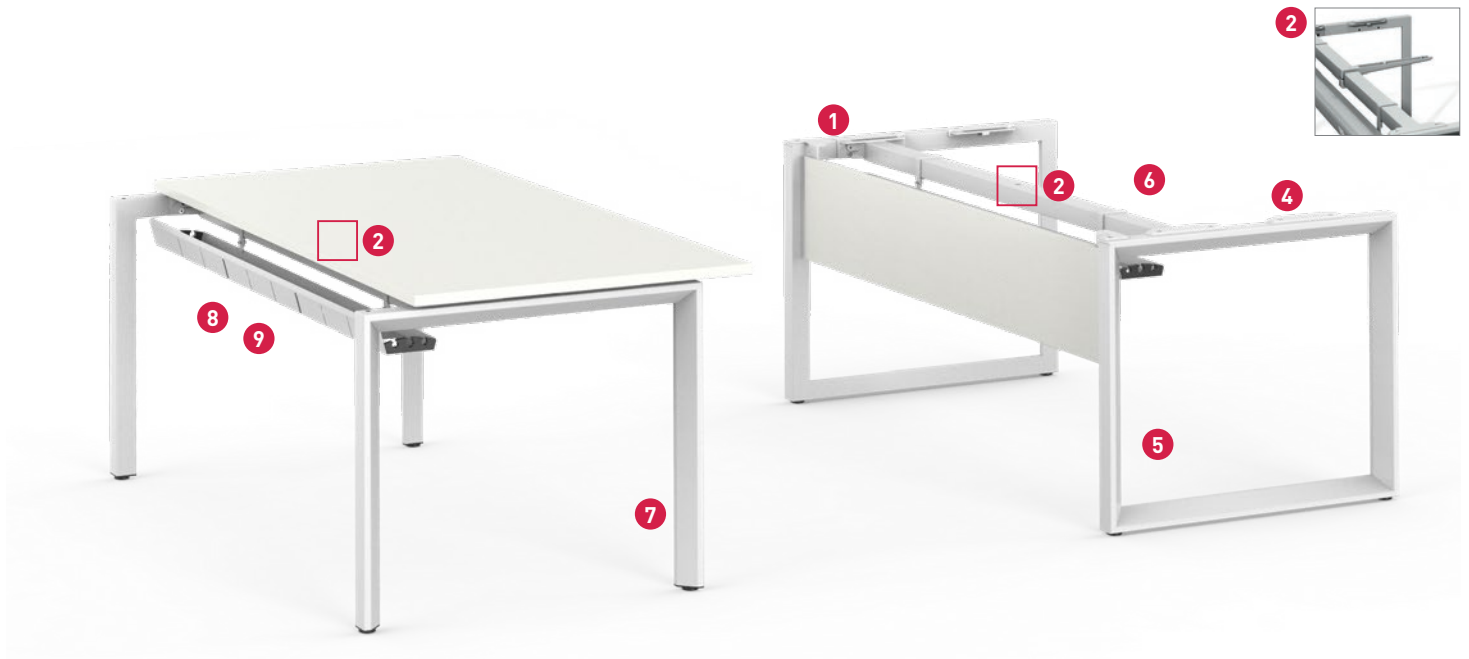

Rectangular Desks

Returns: (For 80 cm. width desks)

Workstation Desks (Sharing middle leg)

Bench Desks

THE VITAL PLUS ST PROGRAM - LOOP FRAME

Rectangular Desks

Returns: (For 80 cm. width desks)

Bench Desks

 **Single desks**

- ① Earth wire system (to avoid electrostatic charge)
- ② Central support arm
(Only for 1800 mm and larger desks or with Compact Laminate surface)
- ③ Surfaces in different colours and finishes
- ④ Sliding runner
- ⑤ Loop frame available in several finishes
- ⑥ Possibility to add accessories to the frame
- ⑦ Leg frame available in several finishes
- ⑧ Cable tray for individual desks
- ⑨ Easy and quick access to cable management

Bench system desks with recessed legs

- ① Quick and easy access to the electrification tray
- ② Desk-mounted screens
- ③ Earth wire system to avoid electrostatic charge
- ④ Desk-top sliding lock mechanism
- ⑤ Sliding desk-top runner
- ⑥ Central support arm
(Only 180 cm or more large tables and tables with Compact Laminate surface)
- ⑦ Recessed middle legs for hot desking areas
- ⑧ Sliding desk-top runner
- ⑨ Cable tray for double or individual desks
- ⑩ Work tops available in several finishes and colours

VITAL PLUS - ST

■ **FEATURES OF VITAL PLUS PROGRAM**

Sliding tops and access to electrification tray

The structure incorporates a quick shift to allow perfect and quick desk-top installation. Facilitates the movement of the board when they require access to shift system to the high capacity electrification tray, to manage, organise and store the wiring. It also incorporates a security system located at the bottom of the board to manipulate the wiring without risk of accidental crushing.