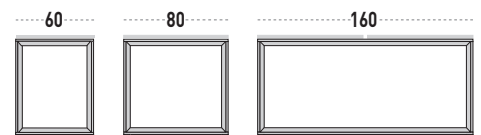

■ **FRAME**

Manufactured with warm laminated steel, 1,8 mm thick. Finishes silver RAL 9006 and white epoxy finish.

■ **LEGS AND SUPPORTS**

Tables with polypropylene (P.P) leveller of 12,5 mm height, sealed with a cover injection of 36mm. **Total Height: 74cm**

Height adjustable telescopic system, six different positions using the Allen Key and one anti-skid pad. **Total Height: 65,5 - 83,5cm.**

■ **FRAMES AVAILABLE - VITAL PLUS ST**

LEG FRAME

LOOP FRAME

■ **SURFACE FINISH OPTIONS FOR VITAL PLUS ST** (See finishes cards)