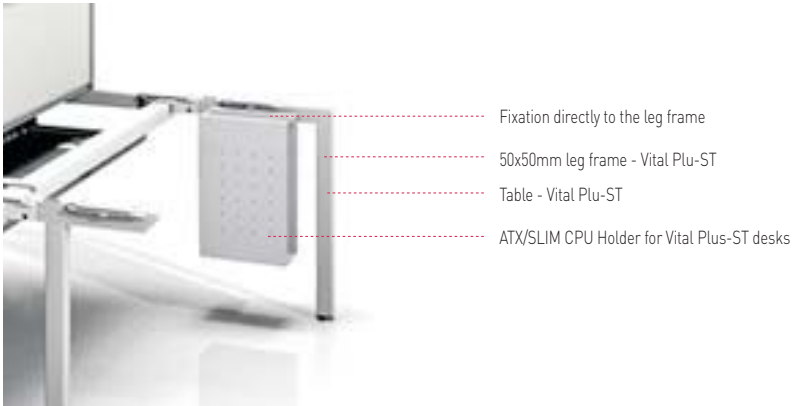

	WHITE	COCO GREY	LIME OAK	LIGHT OAK	CHESTNUT	DARK OAK	BLACK ANTI-FINGERPRINT
MFC	00	15	11	10	07	14	03
COMPACT LAM.	30						

RETURNS FOR 80 cm DESKS - LEG FRAME

MODELS AND SIZES	STRUCTURE	LEGS	REFERENCES	MFC	BLACK MFC	WHITE COMPACT L.	PACKING (Packs- Vol - Peso)
VP551 	SILVER	Levelers	VP55112--	350,00	408,80	492,80	Packs: 1 • Vol: 0,088 m ³ Weight: MFC: 16,5 Kg. Compact L.: 21 Kg.
		Height Adjustable	VP55122--	387,80	446,60	526,40	
	WHITE	Levelers	VP55110--	350,00	408,80	492,80	
		Height Adjustable	VP55120--	387,80	446,60	526,40	
	BLACK	Levelers	VP55118--	350,00	408,80	492,80	
		Height Adjustable	VP55128--	387,80	446,60	526,40	
VP552 	SILVER	Levelers	VP55212--	352,80	431,20	536,20	Packs: 1 • Vol: 0,090 m ³ Weight: MFC: 21 Kg. Compact L.: 24 Kg.
		Height Adjustable	VP55222--	390,60	469,00	575,40	
	WHITE	Levelers	VP55210--	352,80	431,20	536,20	
		Height Adjustable	VP55220--	390,60	469,00	575,40	
	BLACK	Levelers	VP55218--	352,80	431,20	536,20	
		Height Adjustable	VP55228--	390,60	469,00	575,40	

USE FOR CPU HOLDERS IN DESKS OR RETURNS

Assembling of the CPU holders for Vital Plus-ST desks

It is possible to fix CPU holders in the rectangular desks, executive desks, twin desks and 4 people clusters in Vital Plus ST, **directly to the leg frame.**