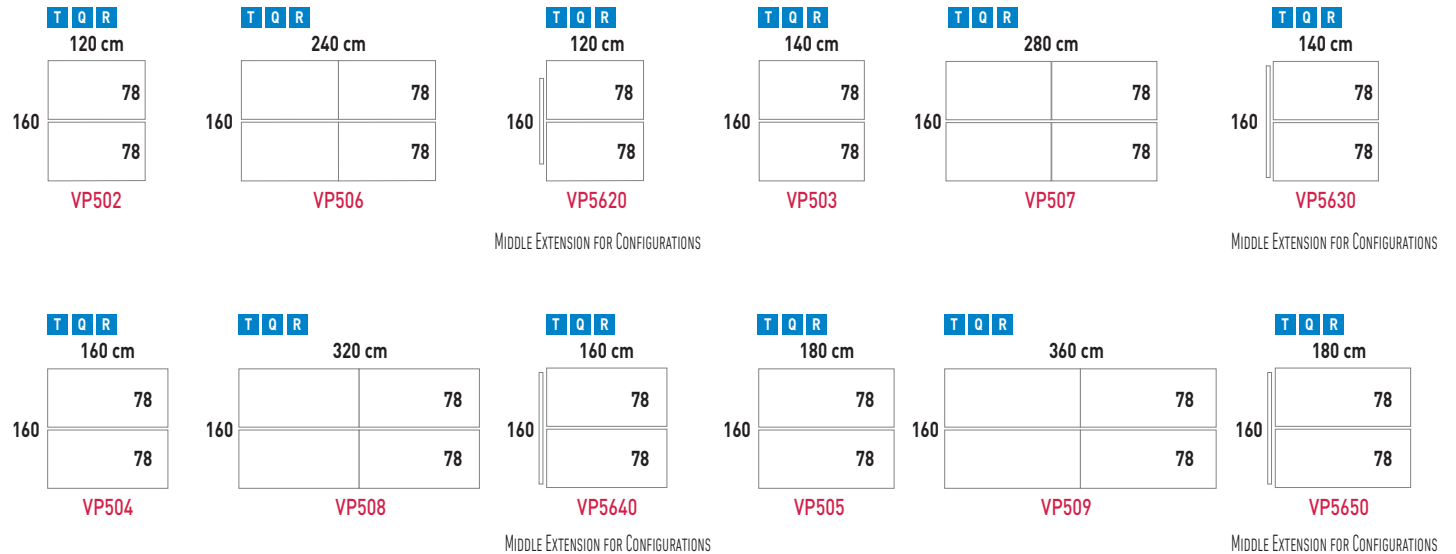

Rectangular Desks

Returns: (For 80 cm. width desks)

Workstation Desks (Sharing middle leg)

Bench Desks

THE VITAL PLUS ST PROGRAM - LOOP FRAME

Rectangular Desks

Returns: (For 80 cm. width desks)

Bench Desks

■ **FRAME**

Manufactured with warm laminated steel, 1,8 mm thick. Finishes silver RAL 9006 and white epoxy finish.

■ **LEGS AND SUPPORTS**

Tables with polypropylene (P.P) leveller of 12,5 mm height, sealed with a cover injection of 36mm. **Total Height: 74cm**