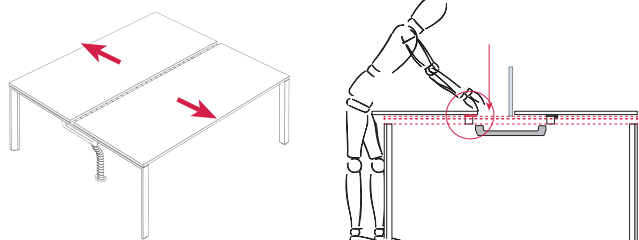

ST Sliding tops and access to electrification channel

Frame has an efficient device enabling a rapid assembling process with perfect results.
Easy to access, organize and store cables in the cable channel.
(Electrification Frame manufactured by laminated Steel from 0,7 to 1 mm thick).

Easy access to the electrification channel
Vital Plus sliding movements towards the user in both double and single desks for an easy access to the electrification channel. In twin desks, the top movement occurs in the opposite direction.

Open and closed security system

Vital Plus has a security system under the top to activate the movement. Likewise, the system can be blocked to manipulate the cables without any risk of accidental top movement.