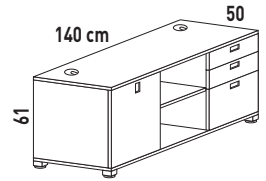

AB101 Storage with sliding doors and shelves

AB102 Storage with sliding doors, shelves, drawers and filing drawers [reversible modules].

MODELS AND SIZES	LEGS	REFERENCES	MFC	BLACK MFC	PACKAGING (Packs- Vol - Weight)
<p>AB101</p>	Levelers	AB101--	523,60	673,40	Packs: 1 - Vol: 0,18 m ³ Weight: MFC: 55 Kg.
<p>AB102</p> <p>Reversible inner modules</p>	Levelers	AB102--	809,20	959,00	Packs: 1 - Vol: 0,18 m ³ Weight: MFC: 55 Kg.