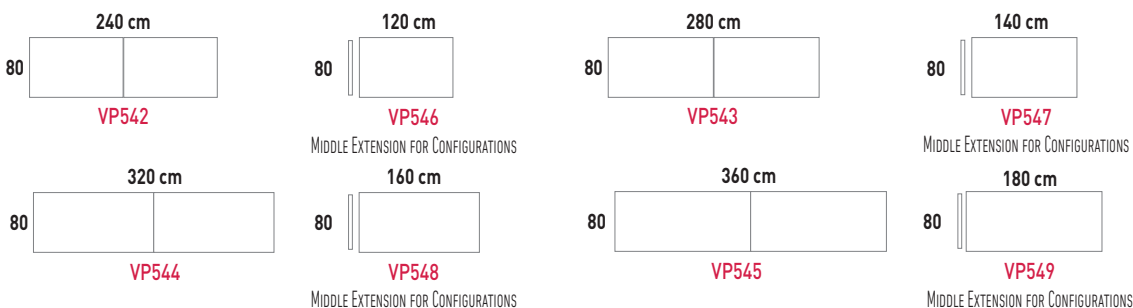

Rectangular Desks

Returns: (For 80 cm. width desks)

Workstation Desks (Sharing middle leg)

Bench Desks

THE VITAL PLUS ST PROGRAM - LOOP FRAME

Rectangular Desks

Returns: (For 80 cm. width desks)

Bench Desks