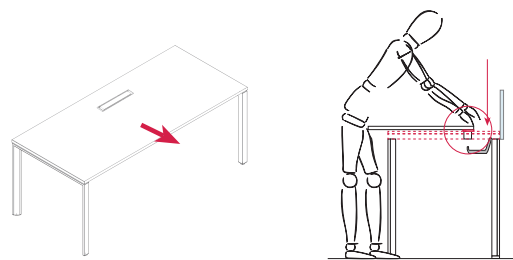

Sliding top in single desks

Sliding top in double desks