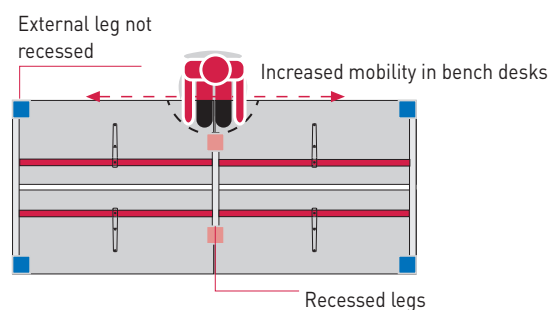

VITAL PLUS - ST

■ **FEATURES OF VITAL PLUS PROGRAM**

Sliding tops and access to electrification tray

The structure incorporates a quick shift to allow perfect and quick desk-top installation. Facilitates the movement of the board when they require access to shift system to the high capacity electrification tray, to manage, organise and store the wiring. It also incorporates a security system located at the bottom of the board to manipulate the wiring without risk of accidental crushing.

Two types of frame

VITAL PLUS - ST has an aesthetic edge profile angle of 50mm in addition to levelling and height adjusters. Additionally, we have two types of structures; legs or closed frame structure. Both models have a recessed beam rail that allows the establishment of independently matching furniture, like columns, cable trays and splits screens, CPU holders and modesty panel (exclusive for individual desks) and can be installed on the rail connecting the tables and legs.

■ **RECESSED BEAMS**

Increased functionality with recessed beams:

- Totally accessible to the desk edge with any task chair with arms.
- Avoid any accidental knock
- Recessed legs in progressive desks provide better mobility and dynamism in the work place.