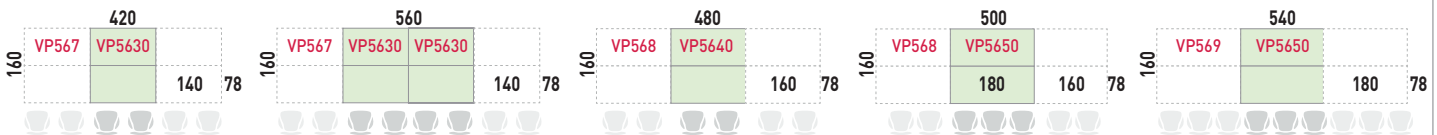

To order a progressive desk-layout you need to order the end desks and then add the middle desk-extension, combining different length desks.

R wiring accesses cannot be used on tables with **Black Anti-Fingerprint** or **Compact Laminate** surfaces

ACCESS TO WIRING	R.R.P UNIT	
	MFC	COMPACT LAMINATE
ACCESS TO "T" WIRING	36,40	36,40
ACCESS TO "Q" WIRING	72,80	75,60
ACCESS TO "R" WIRING	95,20