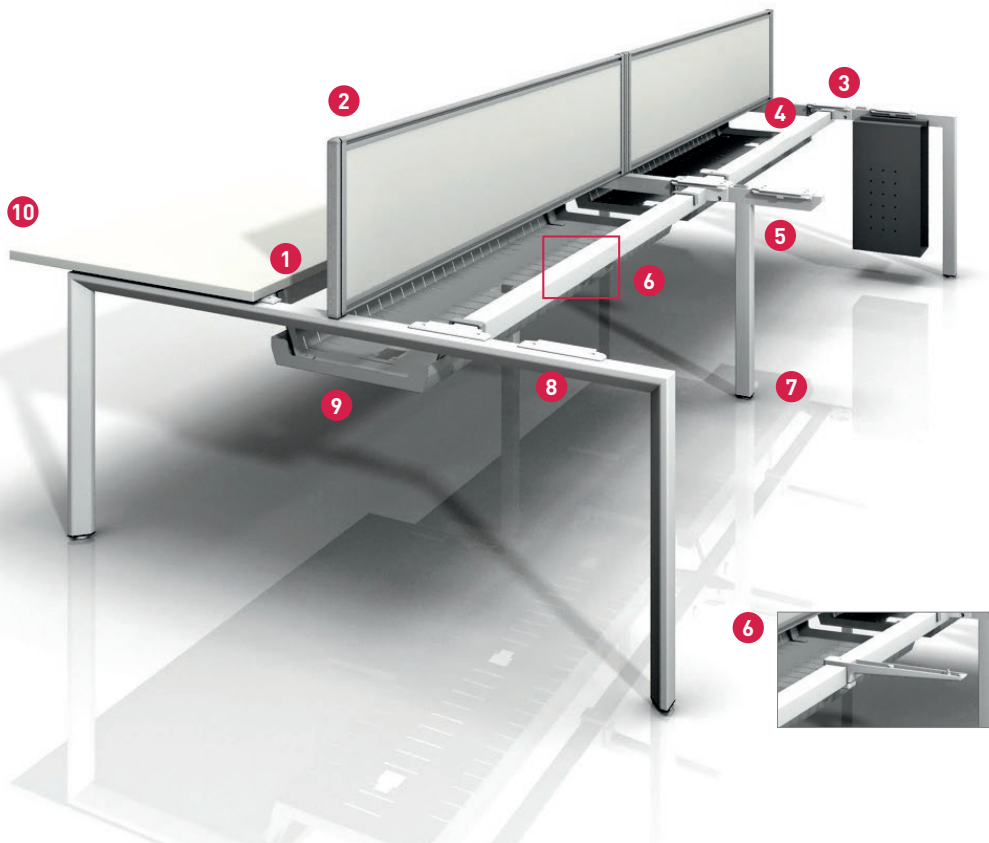

Rectangular Desks

Returns: (For 80 cm. width desks)

Workstation Desks (Sharing middle leg)

Bench Desks

THE VITAL PLUS ST PROGRAM - LOOP FRAME

Rectangular Desks

Returns: (For 80 cm. width desks)

Bench Desks

 **Single desks**

- ① Earth wire system (to avoid electrostatic charge)
- ② Central support arm
(Only for 1800 mm and larger desks or with Compact Laminate surface)
- ③ Surfaces in different colours and finishes
- ④ Sliding runner
- ⑤ Loop frame available in several finishes
- ⑥ Possibility to add accessories to the frame
- ⑦ Leg frame available in several finishes
- ⑧ Cable tray for individual desks
- ⑨ Easy and quick access to cable management

Bench system desks with recessed legs

- ① Quick and easy access to the electrification tray
- ② Desk-mounted screens
- ③ Earth wire system to avoid electrostatic charge
- ④ Desk-top sliding lock mechanism
- ⑤ Sliding desk-top runner
- ⑥ Central support arm
(Only 180 cm or more large tables and tables with Compact Laminate surface)
- ⑦ Recessed middle legs for hot desking areas
- ⑧ Sliding desk-top runner
- ⑨ Cable tray for double or individual desks
- ⑩ Work tops available in several finishes and colours

VITAL PLUS - ST

■ **FEATURES OF VITAL PLUS PROGRAM**

Sliding tops and access to electrification tray

The structure incorporates a quick shift to allow perfect and quick desk-top installation. Facilitates the movement of the board when they require access to shift system to the high capacity electrification tray, to manage, organise and store the wiring. It also incorporates a security system located at the bottom of the board to manipulate the wiring without risk of accidental crushing.