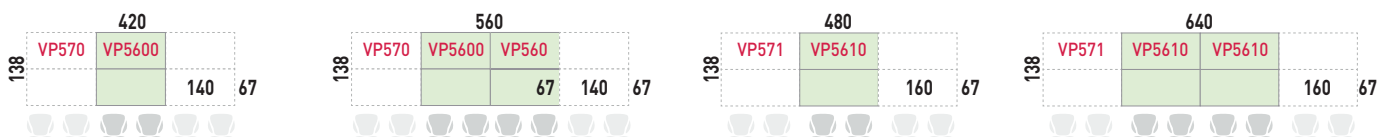

MODELS AND SIZES	STRUCTURE	LEGS	REFERENCES	MFC	BLACK MFC	PACKAGING (Packs - Vol - Weight)	
VP560 T Q R 	SILVER	Levelers	VP56012--	785,40	1.036,00	Packs: 3 • Vol: 0,223 m³ Weight: MFC: 71 Kg.	
	WHITE	Levelers	VP56010--	785,40	1.036,00		
	BLACK	Levelers	VP56018--	785,40	1.036,00		
VP570 T Q R 	SILVER	Levelers	VP57012--	1.435,00	1.929,20	Packs: 6 • Vol: 0,480 m³ Weight: MFC: 135 Kg.	
	WHITE	Levelers	VP57010--	1.435,00	1.929,20		
	BLACK	Levelers	VP57018--	1.435,00	1.929,20		
VP5600 T Q R MIDDLE EXTENSION FOR CONFIGURATIONS 	SILVER	Levelers	VP560012--	648,20	898,80	Packs: 3 • Vol: 0,215 m³ Weight: MFC: 60 Kg.	
	WHITE	Levelers	VP560010--	648,20	898,80		
	BLACK	Levelers	VP560018--	648,20	898,80		
VP561 T Q R 	SILVER	Levelers	VP56112--	820,40	1.071,00	Packs: 3 • Vol: 0,250 m³ Weight: MFC: 76 Kg.	
	WHITE	Levelers	VP56110--	820,40	1.071,00		
	BLACK	Levelers	VP56118--	820,40	1.071,00		
VP571 T Q R 	SILVER	Levelers	VP57112--	1.505,00	2.007,60	Packs: 6 • Vol: 0,510 m³ Weight: MFC: 145 Kg.	
	WHITE	Levelers	VP57110--	1.505,00	2.007,60		
	BLACK	Levelers	VP57118--	1.505,00	2.007,60		
VP5610 T Q R MIDDLE EXTENSION FOR CONFIGURATIONS 	SILVER	Levelers	VP561012--	684,60	936,60	Packs: 3 • Vol: 0,228 m³ Weight: MFC: 65 Kg.	
	WHITE	Levelers	VP561010--	684,60	936,60		
	BLACK	Levelers	VP561018--	684,60	936,60		

To order a progressive desk-layout you need to order the end desks and then add the middle desk-extension, combining different length desks.

R wiring accesses cannot be used on tables with **Black Anti-Fingerprint** or **Compact Laminate** surfaces

ACCESS TO WIRING	R.R.P UNIT	
	MFC	COMPACT LAMINATE
ACCESS TO "T" WIRING	36,40	36,40
ACCESS TO "Q" WIRING	72,80	75,60
ACCESS TO "R" WIRING	95,20