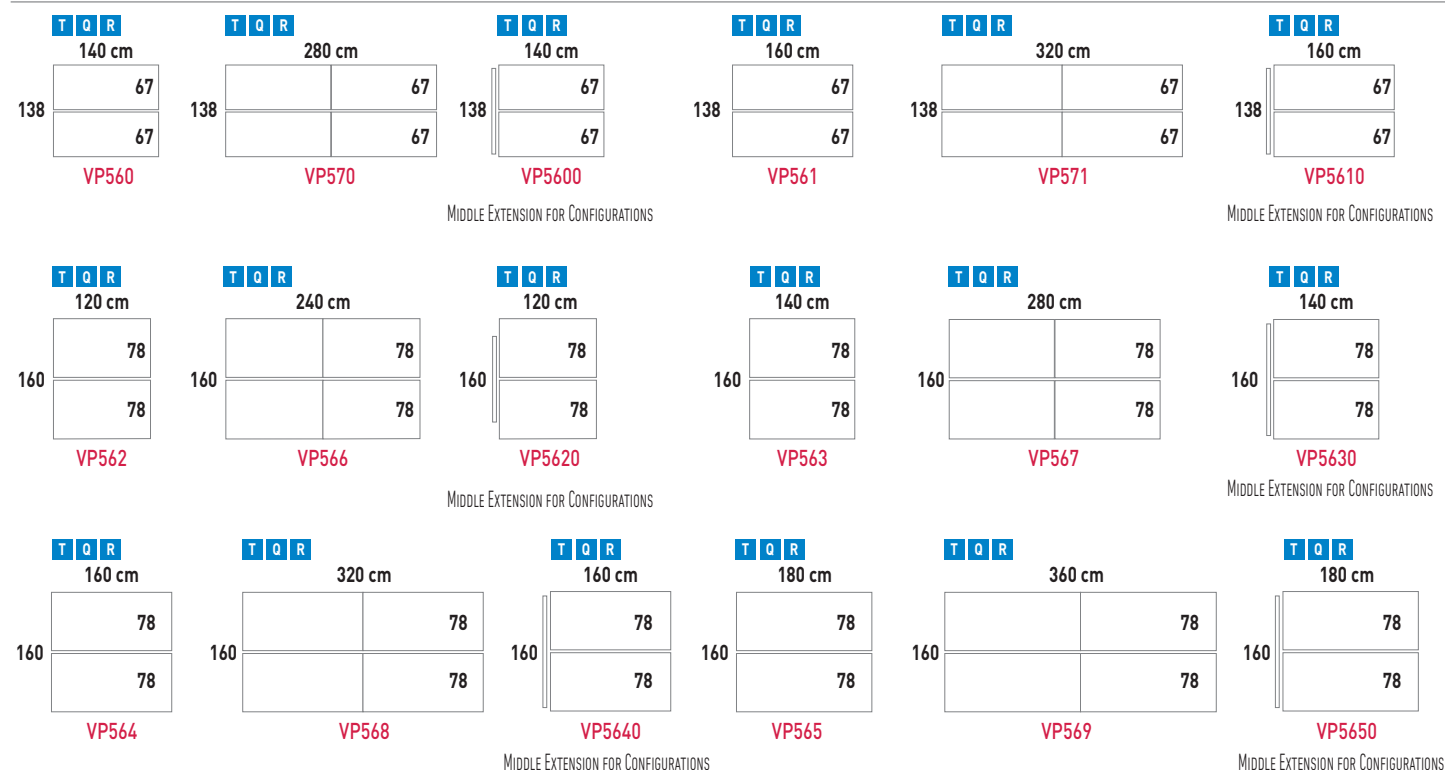

Rectangular Desks

Returns: (For 80 cm. width desks)

Workstation Desks (Sharing middle leg)

Bench Desks

THE VITAL PLUS ST PROGRAM - LOOP FRAME

Rectangular Desks

Returns: (For 80 cm. width desks)

Bench Desks