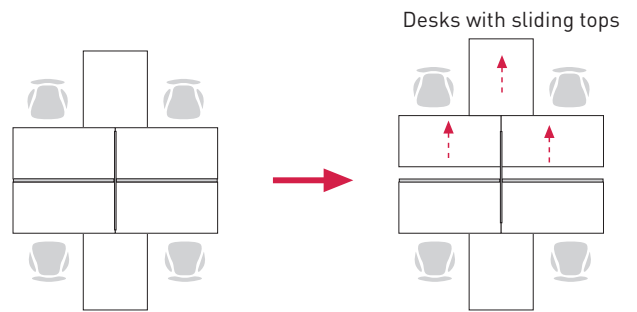

Height adjustable telescopic system, six different positions using the Allen Key and one anti-skid pad. **Total Height: 65,5 - 83,5cm.**

■ **FRAMES AVAILABLE - VITAL PLUS ST**

LEG FRAME

LOOP FRAME

■ **SURFACE FINISH OPTIONS FOR VITAL PLUS ST** (See finishes cards)

High Pressure Laminate (25 mm)

 For Projects that require surfaces in White HPL, consult **SALES DEPARTMENT.**
 White

ST Sliding tops and access to electrification channel

Frame has an efficient device enabling a rapid assembling process with perfect results.
 Easy to access, organize and store cables in the cable channel.
(Electrification Frame manufactured by laminated Steel from 0,7 to 1 mm thick).

Easy access to the electrification channel
Vital Plus sliding movements towards the user in both double and single desks for an easy access to the electrification channel. In twin desks, the top movement occurs in the opposite direction.