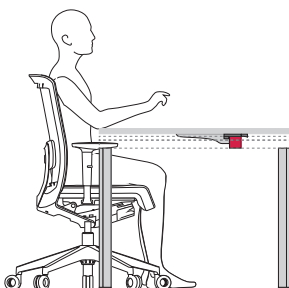

Two types of frame

VITAL PLUS - ST has an aesthetic edge profile angle of 50mm in addition to levelling and height adjusters. Additionally, we have two types of structures; legs or closed frame structure. Both models have a recessed beam rail that allows the establishment of independently matching furniture, like columns, cable trays and splits screens, CPU holders and modesty panel (exclusive for individual desks) and can be installed on the rail connecting the tables and legs.

■ **RECESSED BEAMS**

Increased functionality with recessed beams:

- Totally accessible to the desk edge with any task chair with arms.
- Avoid any accidental knock
- Recessed legs in progressive desks provide better mobility and dynamism in the work place.