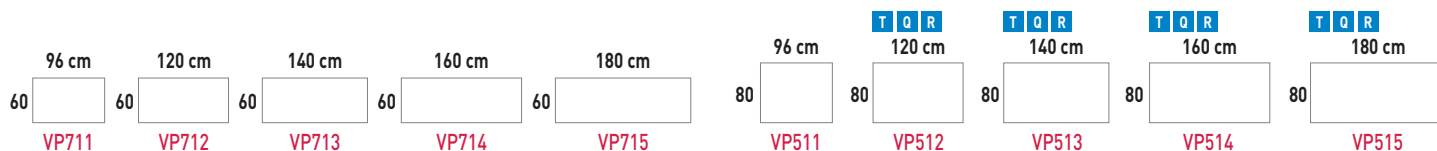

Rectangular Desks

Returns: (For 80 cm. width desks)

Workstation Desks (Sharing middle leg)

Bench Desks

THE VITAL PLUS ST PROGRAM - LOOP FRAME

Rectangular Desks

Returns: (For 80 cm. width desks)

Bench Desks