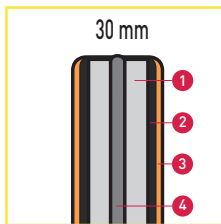

UPHOLSTERED SCREEN WITH FLEXIBLE PROFILE - e=30mm

- ① 19 mm thick Chipboard
- ② Foam thickness e= 5 mm and 60 Kg/m³ density (etotal= 30 mm)
- ③ Different fabrics available glued using water glue.
  - Optional acoustic or fire resistant fabrics for projects.
- ④ 8mm thick flexible Profile