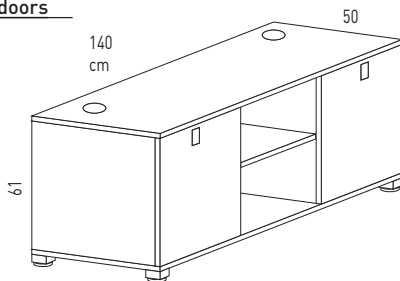

STORAGE UNITS

· 2 sliding doors