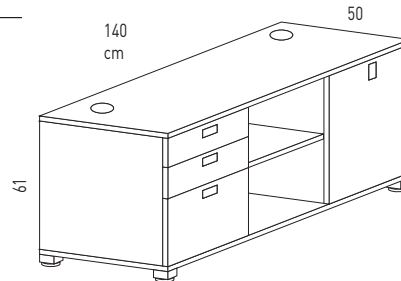

· Drawers/Door