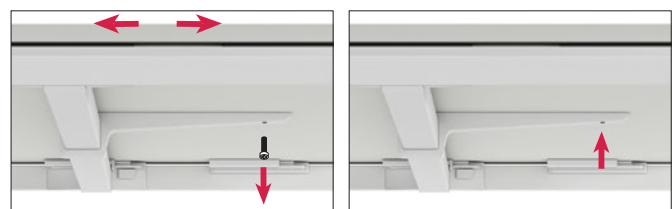

Sliding top in single desks

Sliding top in double desks

Open and closed security system

Vital Plus has a security system under the top to activate the movement. Likewise, the system can be blocked to manipulate the cables without any risk of accidental top movement.

System for Tables up to 160 cm - MFC and HPL top

Sliding system

Security blockage device

System for Tables 180 cm or more - MFC and HPL top
 System for tables with C. Laminate top

Sliding system

Security blockage device