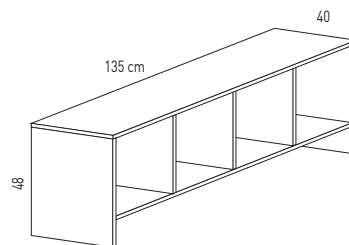

HUTCH IN OPTION

FINISHES

MFC

White

Coco Grey

Lime Oak

LIGHT OAK

Chestnut

Dark Oak

Black anti-fingerprint