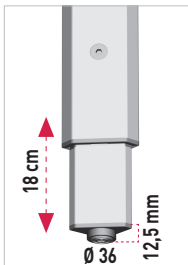

■ **FRAME**

Manufactured with warm laminated steel, 1,8 mm thick. Finishes silver RAL 9006 and white epoxy finish.

■ **LEGS AND SUPPORTS**

Tables with polypropylene (P.P) leveller of 12,5 mm height, sealed with a cover injection of 36mm. **Total Height: 74cm**

Height adjustable telescopic system, six different positions using the Allen Key and one anti-skid pad. **Total Height: 65,5 - 83,5cm.**

■ **FRAMES AVAILABLE - VITAL PLUS ST**

LEG FRAME

LOOP FRAME

■ **SURFACE FINISH OPTIONS FOR VITAL PLUS ST** (See finishes cards)