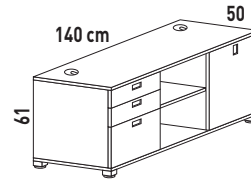

AB101 Storage with sliding doors and shelves

AB102 Storage with sliding doors, shelves, drawers and filing drawers [reversible modules].

MODELS AND SIZES	LEGS	REFERENCES	MFC	BLACK MFC	PACKAGING (Packs- Vol - Weight)
<p>AB101</p>	Levelers	AB101--	523,60	673,40	Packs: 1 - Vol: 0,18 m ³ Weight: MFC: 55 Kg.
<p>AB102</p> <p>Reversible inner modules</p>	Levelers	AB102--	809,20	959,00	Packs: 1 - Vol: 0,18 m ³ Weight: MFC: 55 Kg.