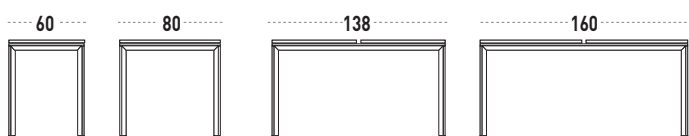

Rectangular Desks

Returns: (For 80 cm. width desks)

Workstation Desks (Sharing middle leg)

Bench Desks

THE VITAL PLUS ST PROGRAM - LOOP FRAME

Rectangular Desks

Returns: (For 80 cm. width desks)

Bench Desks