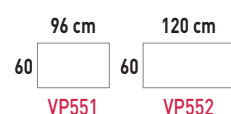

Rectangular Desks

Returns: (For 80 cm. width desks)

Workstation Desks (Sharing middle leg)

Bench Desks

THE VITAL PLUS ST PROGRAM - LOOP FRAME

Rectangular Desks

Returns: (For 80 cm. width desks)

Bench Desks