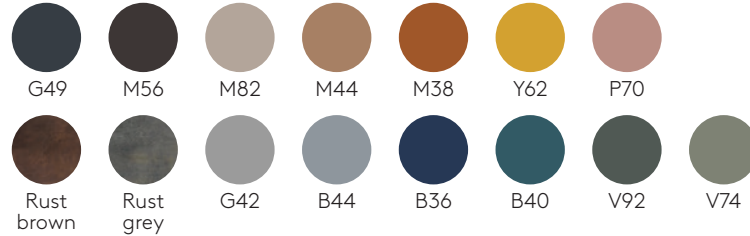

COM Orders are subject to following charges per manufacturer: \$18 per yard (any fabric) - Minimum: \$200.

Varya Tapiz

Manufacturer: Inclass, Spain

Steel parts

M1 colours

M2 colours

Chrome

Aluminum bases