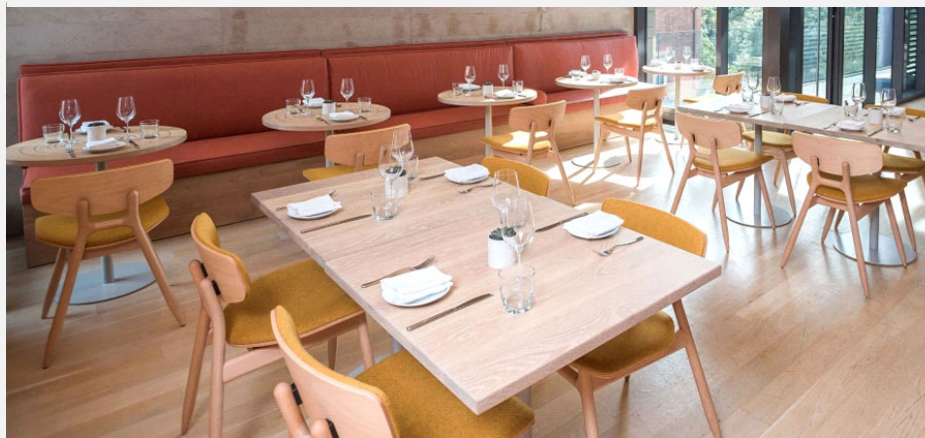

ECO

Manufacturer: Capdell, Spain

Fabric Categories

Product Code	Base/Description	COM	C1	C2	C3	C4	C5	C6
--------------	------------------	-----	----	----	----	----	----	----

Multipurpose chairs with upholstered or beech plywood seat and back rest on solid wood frame.

Chair with solid beech or oak wood base and beech plywood seat and backrest

500M	Beech wood	-	-	-	-	-	-	-
500RM	Oak wood	-	-	-	-	-	-	-

Semi upholstered armchair with solid beech or oak wood base and beech plywood backrest